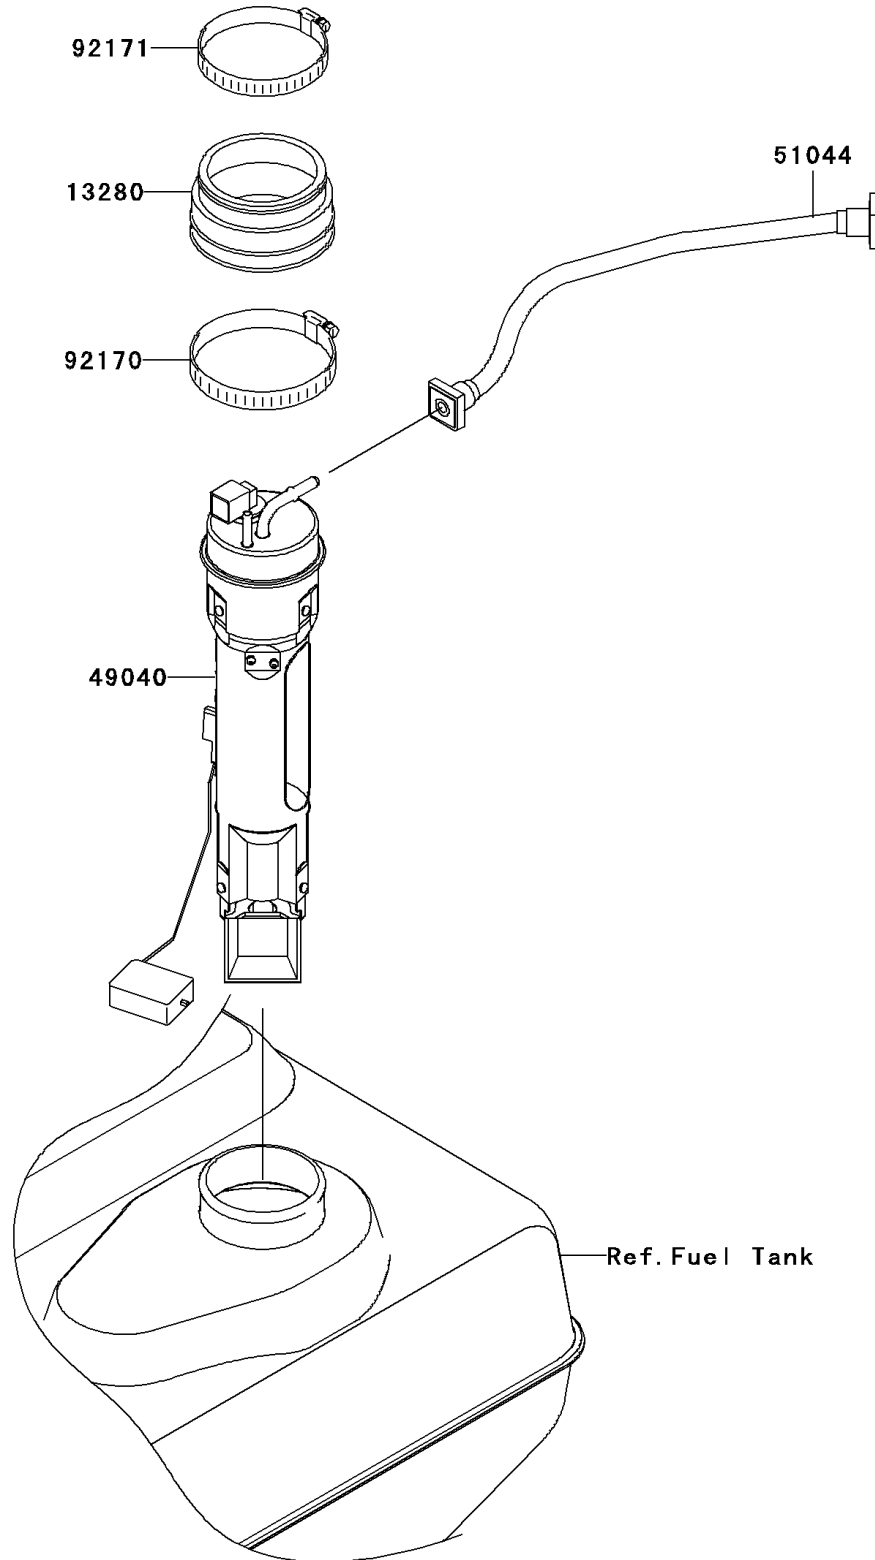

2008 Ultra 250X PARTS DIAGRAM

Fuel Pump

E1520

2008 Ultra 250X PARTS LIST

Fuel Pump

ITEM NAME	PART NUMBER	QUANTITY
HOLDER (Ref # 13280)	13280-3735	1
PUMP-FUEL (Ref # 49040)	49040-3719	1
TUBE-ASSY,FUEL (Ref # 51044)	51044-3705	1
CLAMP (Ref # 92170)	92170-3760	1
CLAMP (Ref # 92171)	92171-3716	1