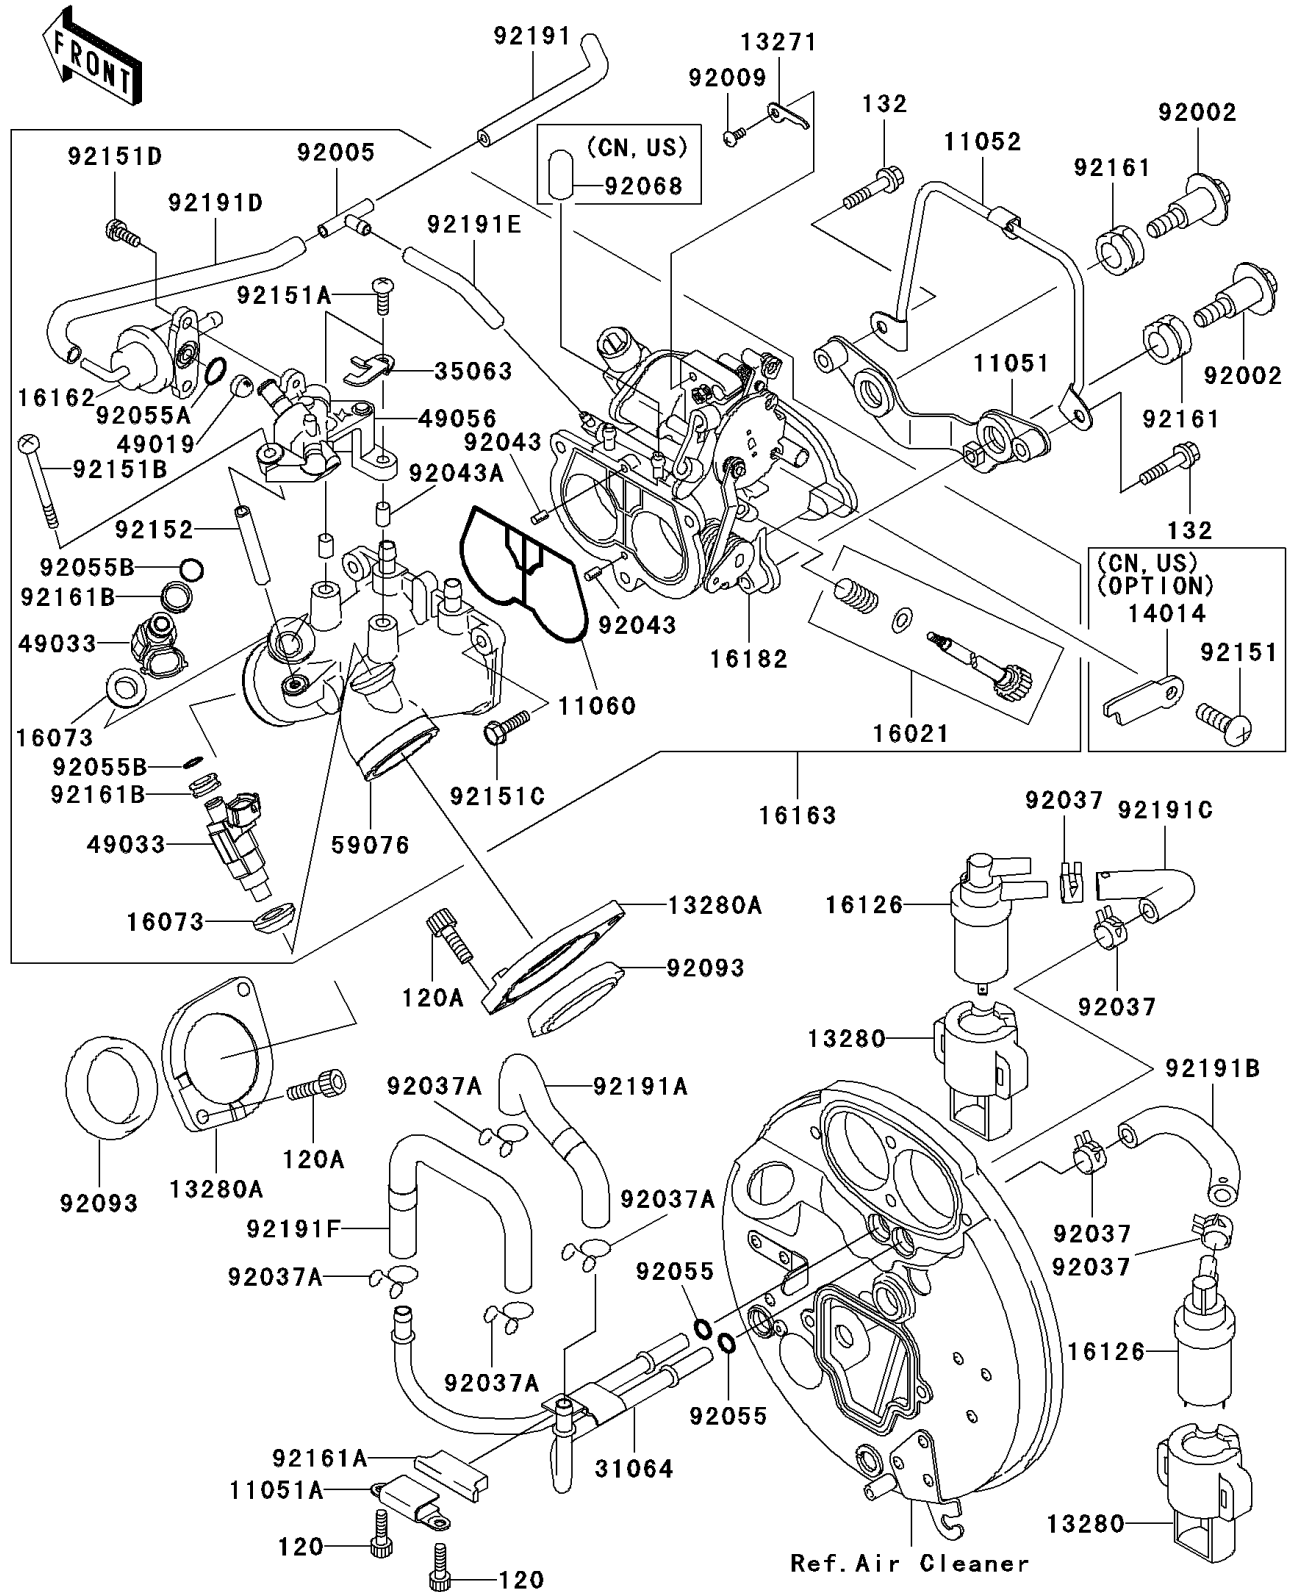

2005 Vulcan 1500 Classic PARTS DIAGRAM

Throttle

E1510

2005 Vulcan 1500 Classic PARTS LIST

Throttle

ITEM NAME	PART NUMBER	QUANTITY
BRACKET (Ref # 11051)	11051-1333	1
BRACKET (Ref # 11051A)	11051-1345	1
BRACKET,HIGH TENSION CORD (Ref # 11052)	11052-1067	1
GASKET,THROTTLE BODY (Ref # 11060)	11060-1928	1
PLATE,STARTER CABLE (Ref # 13271)	13271-1314	1
HOLDER (Ref # 13280)	13280-1139	2
HOLDER (Ref # 13280A)	13280-1154	2
SCREW-THROTTLE STOP (Ref # 16021)	16021-1227	1
INSULATOR (Ref # 16073)	16073-1119	2
VALVE (Ref # 16126)	16126-1372	2
REGULATOR-FUEL (Ref # 16162)	16162-1054	1
THROTTLE-ASSY (Ref # 16163)	16163-1099	1
BODY-THROTTLE (Ref # 16182)	16182-1002	1
PIPE-COMP (Ref # 31064)	31064-1227	1
STAY (Ref # 35063)	35063-1148	1
FILTER-FUEL,STRAINER (Ref # 49019)	49019-3707	1
NOZZLE-INJECTION (Ref # 49033)	49033-1057	2
PIPE-INJECTION (Ref # 49056)	49056-1054	1
MANIFOLD-INTAKE (Ref # 59076)	59076-1110	1
BOLT,M6X14X13.5 (Ref # 92002)	92002-1595	2
FITTING (Ref # 92005)	92005-1366	1
SCREW,4X6 (Ref # 92009)	92009-1903	1
CLAMP (Ref # 92037)	92037-1181	4
CLAMP,FUEL TUBE (Ref # 92037A)	92037-1271	4
PIN,THROTTLE BODY (Ref # 92043)	92043-1600	2
PIN,DELIVERY PIPE (Ref # 92043A)	92043-1601	2
RING-O,7.8X3.5 (Ref # 92055)	92055-029	2
RING-O,FUEL REGULATOR (Ref # 92055A)	92055-1620	1
RING-O,INJECTION NOZZLE (Ref # 92055B)	92055-1622	2