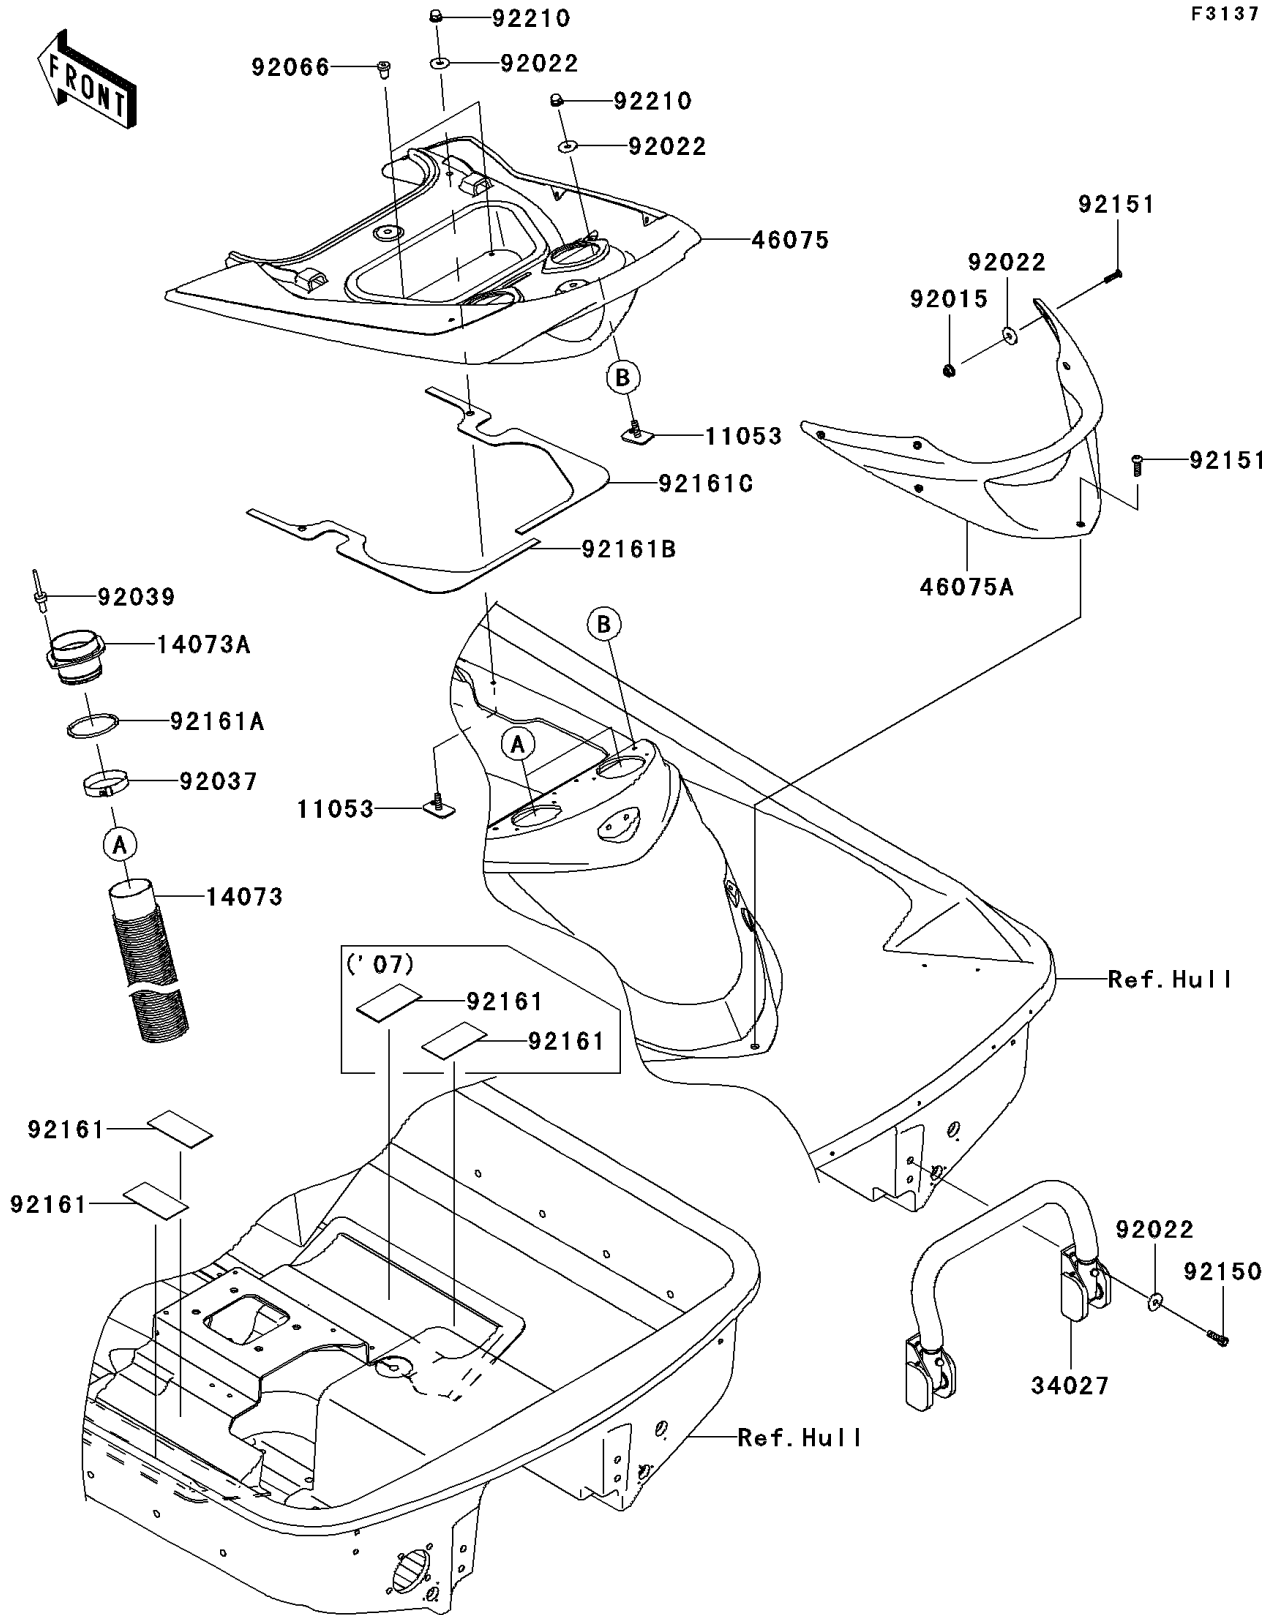

2008 Ultra 250X PARTS DIAGRAM

Hull Rear Fittings

F3137

2008 Ultra 250X PARTS LIST

Hull Rear Fittings

ITEM NAME	PART NUMBER	QUANTITY
BRACKET (Ref # 11053)	11053-3776	4
DUCT,L=800 (Ref # 14073)	14073-3804	2
DUCT (Ref # 14073A)	14073-3805	2
STEP-ASSY (Ref # 34027)	34027-3709	1
GRIP,RR,UPP (Ref # 46075)	46075-3763	1
GRIP,HANDLE (Ref # 46075A)	46075-3765	1
NUT,6MM (Ref # 92015)	92015-3767	6
WASHER,6.5X20X1.5 (Ref # 92022)	92022-3710	14
CLAMP (Ref # 92037)	92037-3738	2
RIVET (Ref # 92039)	92039-3775	4
PLUG (Ref # 92066)	92066-3773	2
BOLT,SOCKET,6X18 (Ref # 92150)	92150-3775	4
BOLT,SOCKET,6X20 (Ref # 92151)	92151-1749	7
DAMPER (Ref # 92161)	92161-3728	2
DAMPER (Ref # 92161A)	92161-3769	2
DAMPER (Ref # 92161B)	92161-3781	1
DAMPER (Ref # 92161C)	92161-3782	1
NUT,CAP,6MM (Ref # 92210)	92210-3785	4