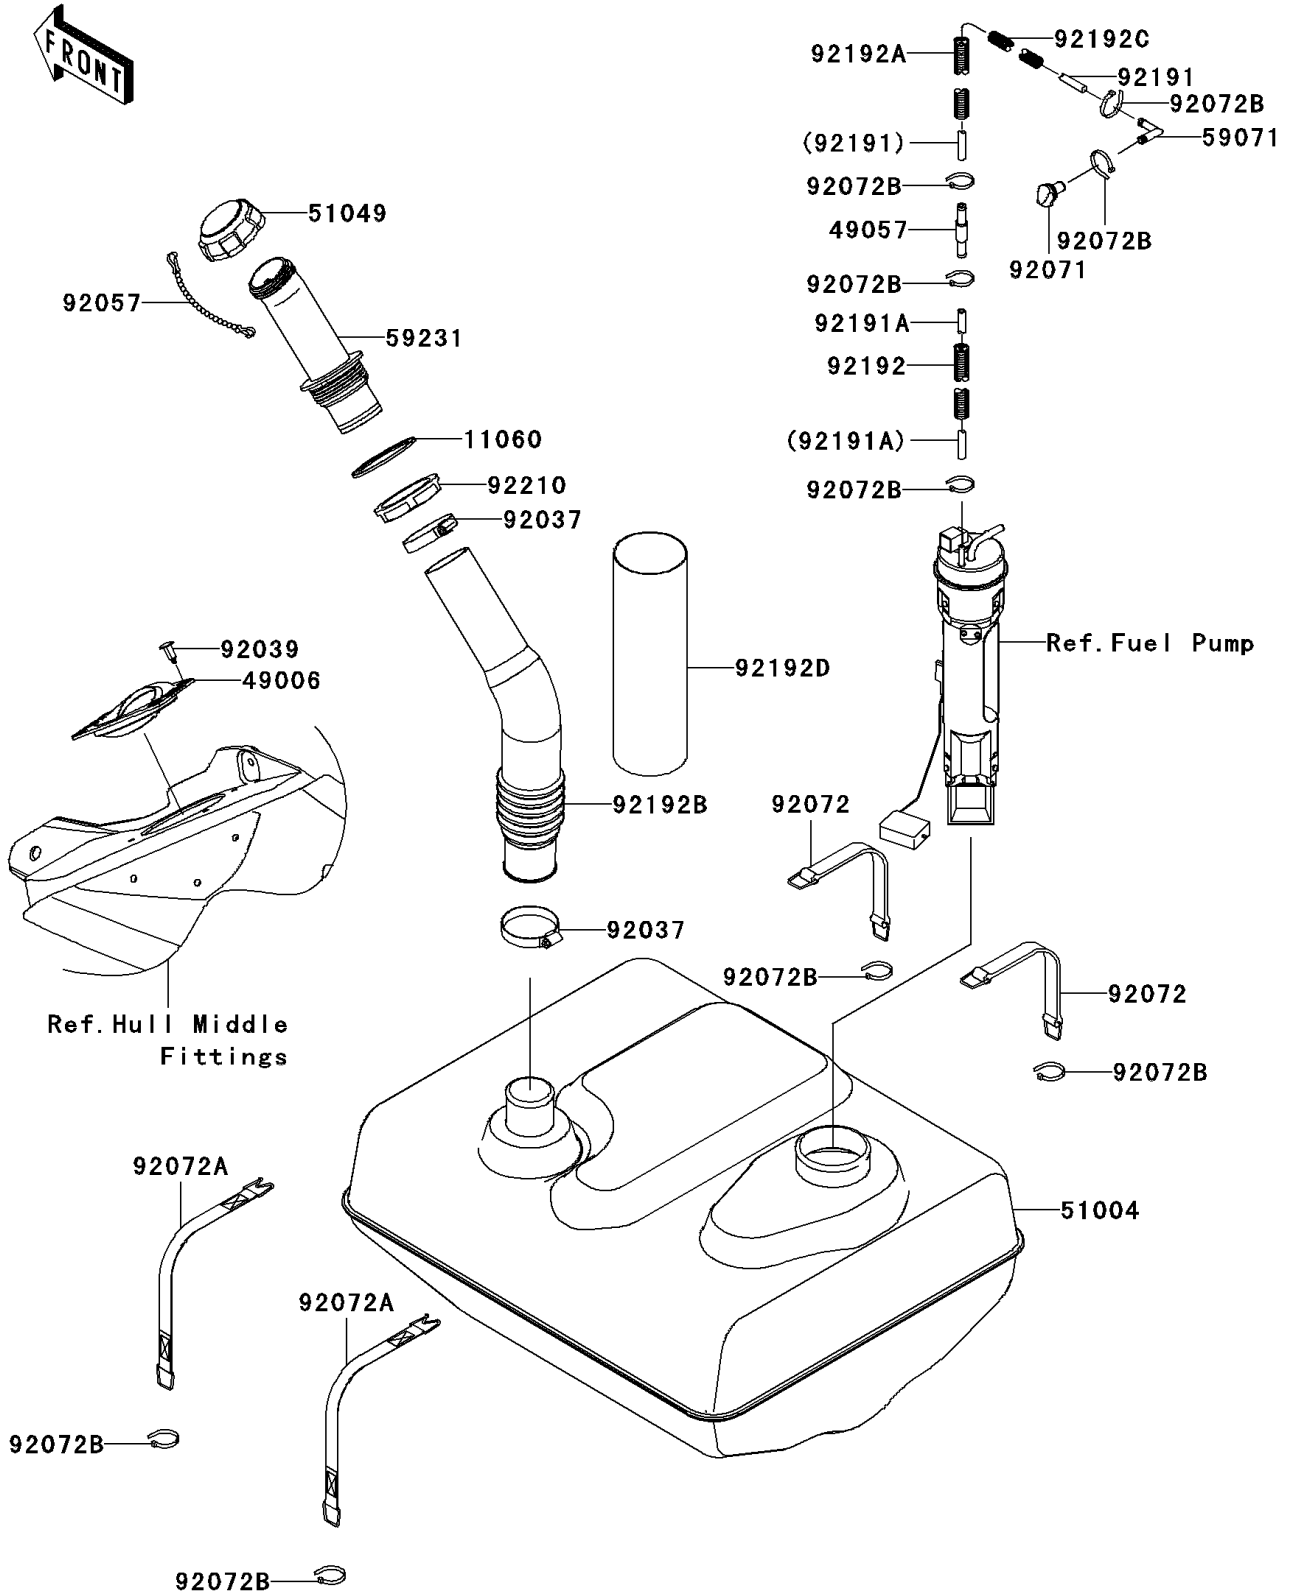

2007 Ultra 250X PARTS DIAGRAM

Fuel Tank

F3173

2007 Ultra 250X PARTS LIST

Fuel Tank

ITEM NAME	PART NUMBER	QUANTITY
GASKET,FUEL-FILLER (Ref # 11060)	11060-3780	1
BOOT (Ref # 49006)	49006-3719	1
VALVE-RELIEF (Ref # 49057)	49057-3707	1
TANK-FUEL (Ref # 51004)	51004-3742	1
CAP-TANK,FUEL (Ref # 51049)	51049-3726	1
JOINT (Ref # 59071)	59071-3736	1
FILLER,FUEL TANK (Ref # 59231)	59231-3727	1
CLAMP (Ref # 92037)	92037-3738	2
RIVET (Ref # 92039)	92039-3788	4
CHAIN,COVER,L=100 (Ref # 92057)	92057-3704	1
GROMMET (Ref # 92071)	92071-3841	1
BAND (Ref # 92072)	92072-3845	2
BAND (Ref # 92072A)	92072-3847	2
BAND,L=99 (Ref # 92072B)	92072-3871	9
TUBE,5.8X10.8X1000 (Ref # 92191)	92191-3736	1
TUBE,5.8X10.8X100 (Ref # 92191A)	92191-3828	1
TUBE,CORRUGATED,L=120 (Ref # 92192)	92192-3749	1
TUBE,CORRUGATED,L=700 (Ref # 92192A)	92192-3750	1
TUBE,FUEL TANK-FILLER (Ref # 92192B)	92192-3752	1
TUBE,CORRUGATED,L=350 (Ref # 92192C)	92192-3788	1
TUBE,86X89X300 (Ref # 92192D)	92192-3822	1
NUT,FILLER (Ref # 92210)	92210-3751	1