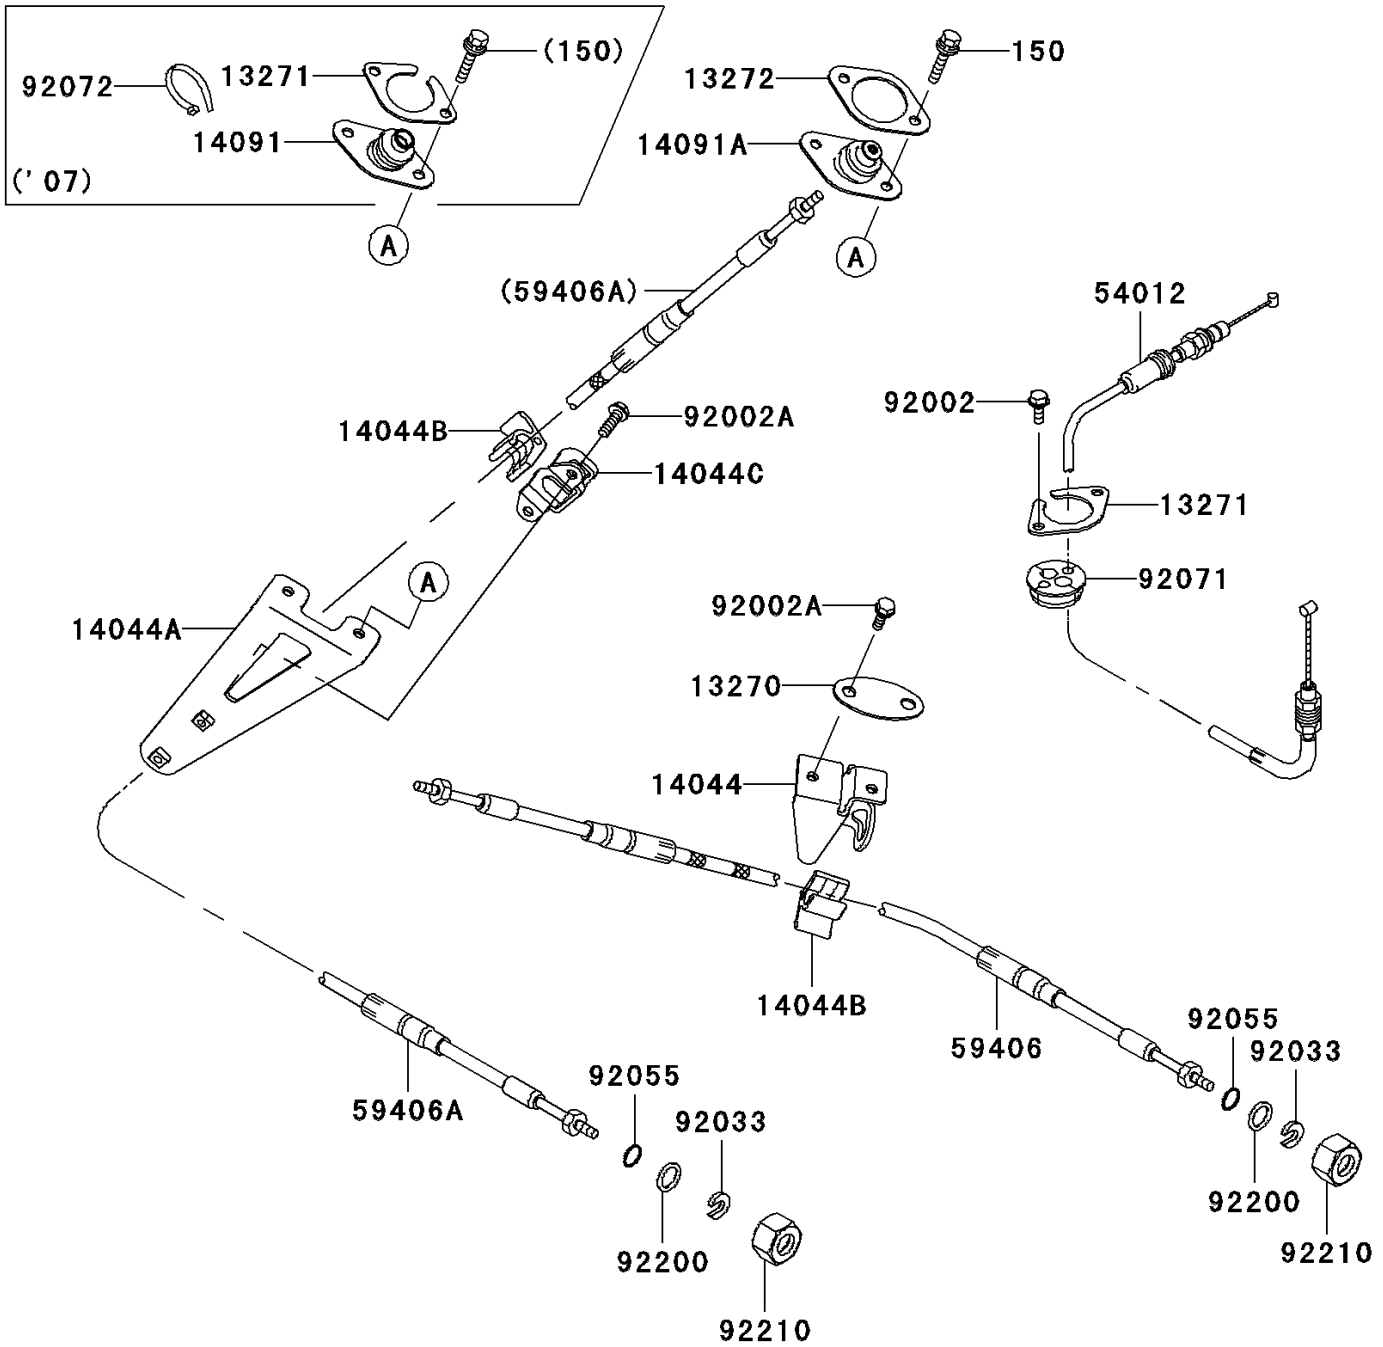

2008 Ultra 250X PARTS DIAGRAM

Cables

F3175

2008 Ultra 250X PARTS LIST

Cables

ITEM NAME	PART NUMBER	QUANTITY
PLATE (Ref # 13270)	13270-3860	1
PLATE (Ref # 13271)	13271-3905	1
PLATE (Ref # 13272)	13272-3706	1
HOLDER-CABLE,STEERING (Ref # 14044)	14044-3754	1
HOLDER-CABLE,REVERSE (Ref # 14044A)	14044-3755	1
HOLDER-CABLE (Ref # 14044B)	14044-3760	2
HOLDER-CABLE,REVERSE (Ref # 14044C)	14044-3761	1
COVER (Ref # 14091A)	14091-3821	1
CABLE-THROTTLE (Ref # 54012)	54012-3771	1
CABLE-STRG (Ref # 59406)	59406-3780	1
CABLE-STRG,REVERSE (Ref # 59406A)	59406-3781	1
BOLT,6X16 (Ref # 92002)	92002-3728	2
BOLT,6X20 (Ref # 92002A)	92002-3755	4
RING-SNAP (Ref # 92033)	92033-3735	2
RING-O (Ref # 92055)	92055-3778	2
GROMMET,HARNESS (Ref # 92071)	92071-3790	1
WASHER,14.5X20X1.5 (Ref # 92200)	92200-3793	2
NUT,22MM (Ref # 92210)	92210-3772	2
BOLT-WS,6X25 (Ref # 150)	150R0625	2