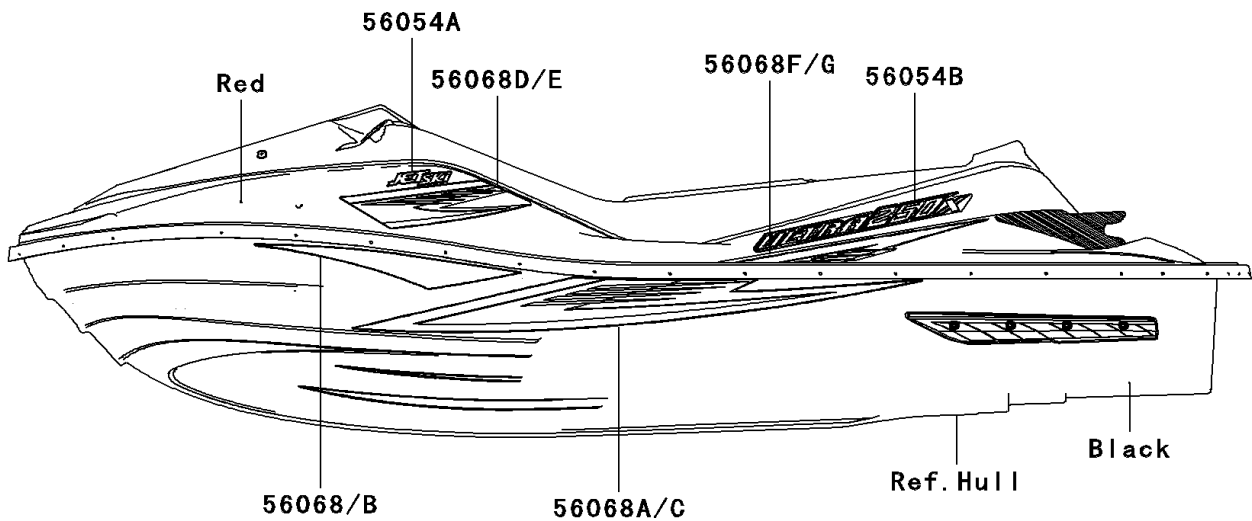

2008 Ultra 250X PARTS DIAGRAM

Decals(Red)(B8F)

F3880D

2008 Ultra 250X PARTS LIST

Decals(Red)(B8F)

ITEM NAME	PART NUMBER	QUANTITY
MARK,SUPERCHARGED (Ref # 56052)	56052-3877	1
MARK,IMMOBILIZER (Ref # 56052A)	56052-3878	1
MARK,DECK,KAWASAKI (Ref # 56054)	56054-3708	2
MARK,DECK,JET SKI (Ref # 56054A)	56054-3710	2
MARK,DECK,ULTRA 250X (Ref # 56054B)	56054-3711	2
MARK,SUPERCHARGED (Ref # 56054C)	56054-3712	2
PATTERN,HULL,FR,LH (Ref # 56068)	56068-3731	1
PATTERN,HULL,RR,LH (Ref # 56068A)	56068-3732	1
PATTERN,HULL,FR,RH (Ref # 56068B)	56068-3733	1
PATTERN,HULL,RR,RH (Ref # 56068C)	56068-3734	1
PATTERN,DECK,FR,LH (Ref # 56068D)	56068-3735	1
PATTERN,DECK,FR,RH (Ref # 56068E)	56068-3736	1
PATTERN,DECK,RR,LH (Ref # 56068F)	56068-3737	1
PATTERN,DECK,RR,RH (Ref # 56068G)	56068-3738	1
PATTERN,HATCH COVER,LH (Ref # 56068H)	56068-3739	1
PATTERN,HATCH COVER,RH (Ref # 56068I)	56068-3740	1