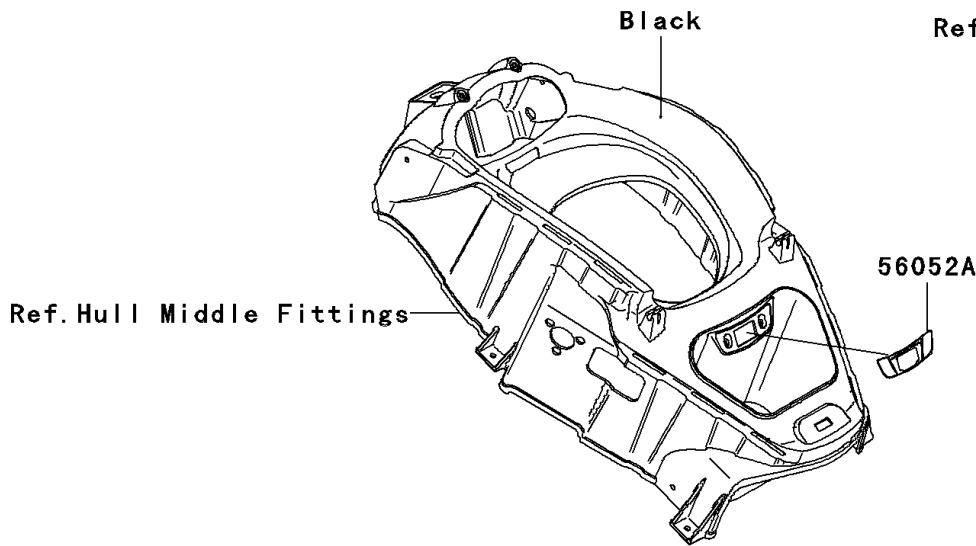

2008 Ultra 250X PARTS DIAGRAM

Decals(Red)(B8F)

F3880D

2008 Ultra 250X PARTS LIST

Decals(Red)(B8F)

ITEM NAME	PART NUMBER	QUANTITY
MARK,SUPERCHARGED (Ref # 56052)	56052-3877	1
MARK,IMMOBILIZER (Ref # 56052A)	56052-3878	1
MARK,DECK,KAWASAKI (Ref # 56054)	56054-3708	2
MARK,DECK,JET SKI (Ref # 56054A)	56054-3710	2
MARK,DECK,ULTRA 250X (Ref # 56054B)	56054-3711	2
MARK,SUPERCHARGED (Ref # 56054C)	56054-3712	2
PATTERN,HULL,FR,LH (Ref # 56068)	56068-3731	1
PATTERN,HULL,RR,LH (Ref # 56068A)	56068-3732	1
PATTERN,HULL,FR,RH (Ref # 56068B)	56068-3733	1
PATTERN,HULL,RR,RH (Ref # 56068C)	56068-3734	1
PATTERN,DECK,FR,LH (Ref # 56068D)	56068-3735	1
PATTERN,DECK,FR,RH (Ref # 56068E)	56068-3736	1
PATTERN,DECK,RR,LH (Ref # 56068F)	56068-3737	1
PATTERN,DECK,RR,RH (Ref # 56068G)	56068-3738	1
PATTERN,HATCH COVER,LH (Ref # 56068H)	56068-3739	1
PATTERN,HATCH COVER,RH (Ref # 56068I)	56068-3740	1