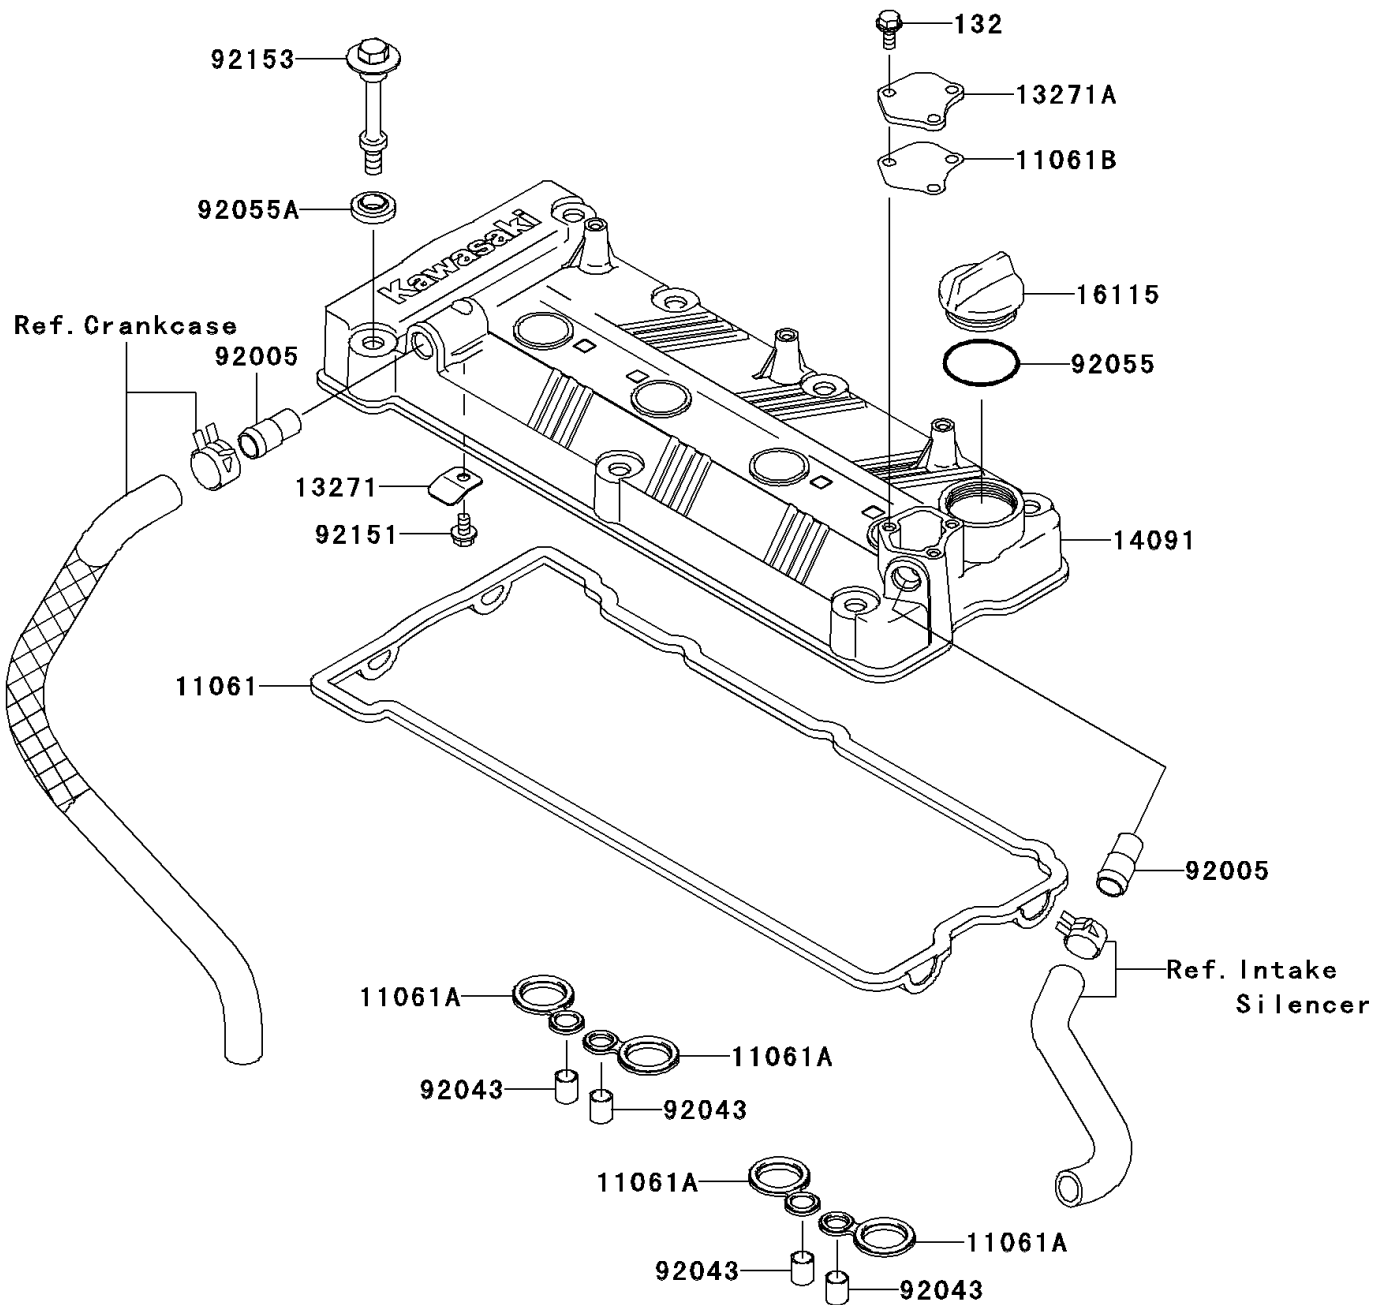

2009 Jet Ski® STX PARTS DIAGRAM

Cylinder Head Cover

E1112

2009 Jet Ski® STX PARTS LIST

Cylinder Head Cover

ITEM NAME	PART NUMBER	QUANTITY
GASKET,HEAD COVER (Ref # 11061)	11061-0090	1
GASKET,SPARK PLUG HOLE (Ref # 11061A)	11061-0105	4
GASKET,PLATE (Ref # 11061B)	11061-3728	1
PLATE (Ref # 13271)	13271-3851	1
PLATE (Ref # 13271A)	13271-3898	1
COVER,HEAD (Ref # 14091)	14091-3822	1
CAP-OIL FILLER (Ref # 16115)	16115-1064	1
FITTING (Ref # 92005)	92005-3741	2
PIN,10.1X12X14 (Ref # 92043)	92043-4009	4
RING-O,38X1.9 (Ref # 92055)	92055-1295	1
RING-O,HEAD COVER BOLT (Ref # 92055A)	92055-1352	7
BOLT,FLANGED,6X10 (Ref # 92151)	92151-1822	1
BOLT,HEAD COVER (Ref # 92153)	92153-3706	7
BOLT-FLANGED-SMALL,6X14 (Ref # 132)	132BD0614	3