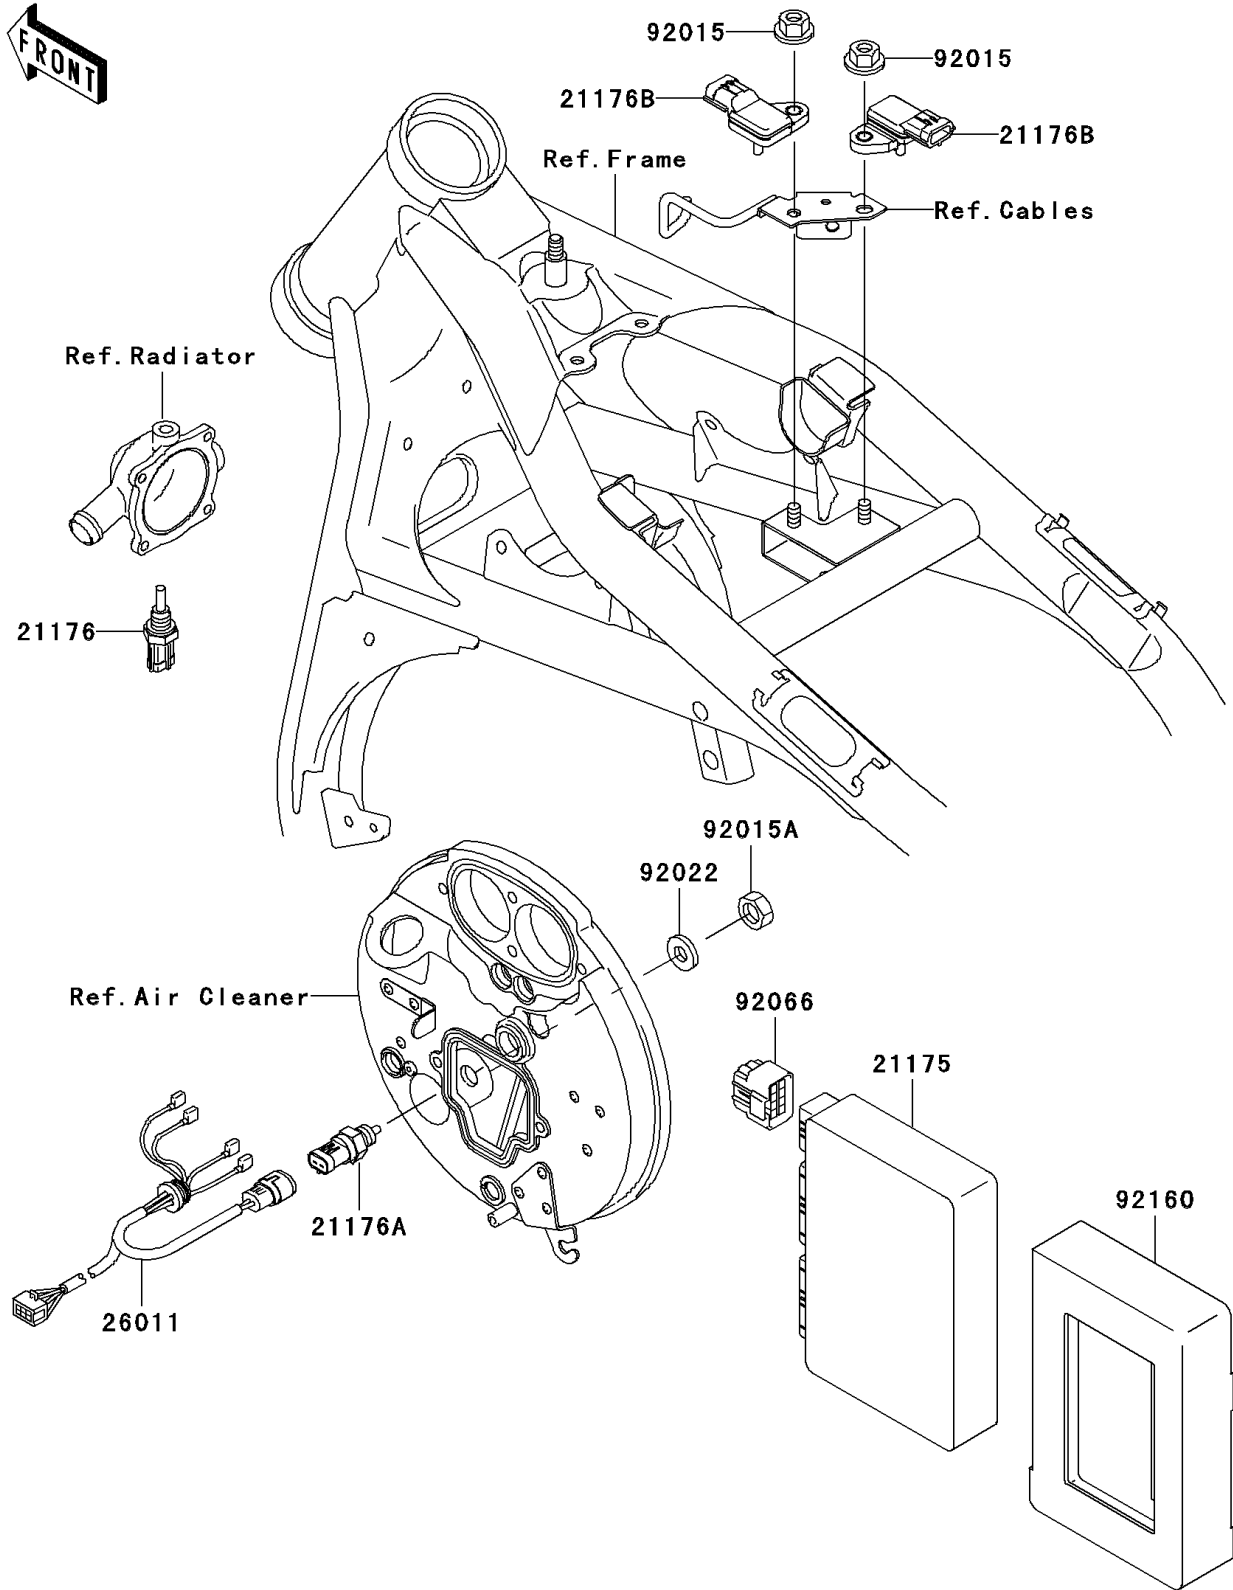

2005 Vulcan 1500 Classic PARTS DIAGRAM

Fuel Injection

E1530

2005 Vulcan 1500 Classic PARTS LIST

Fuel Injection

ITEM NAME	PART NUMBER	QUANTITY
-----------	-------------	----------