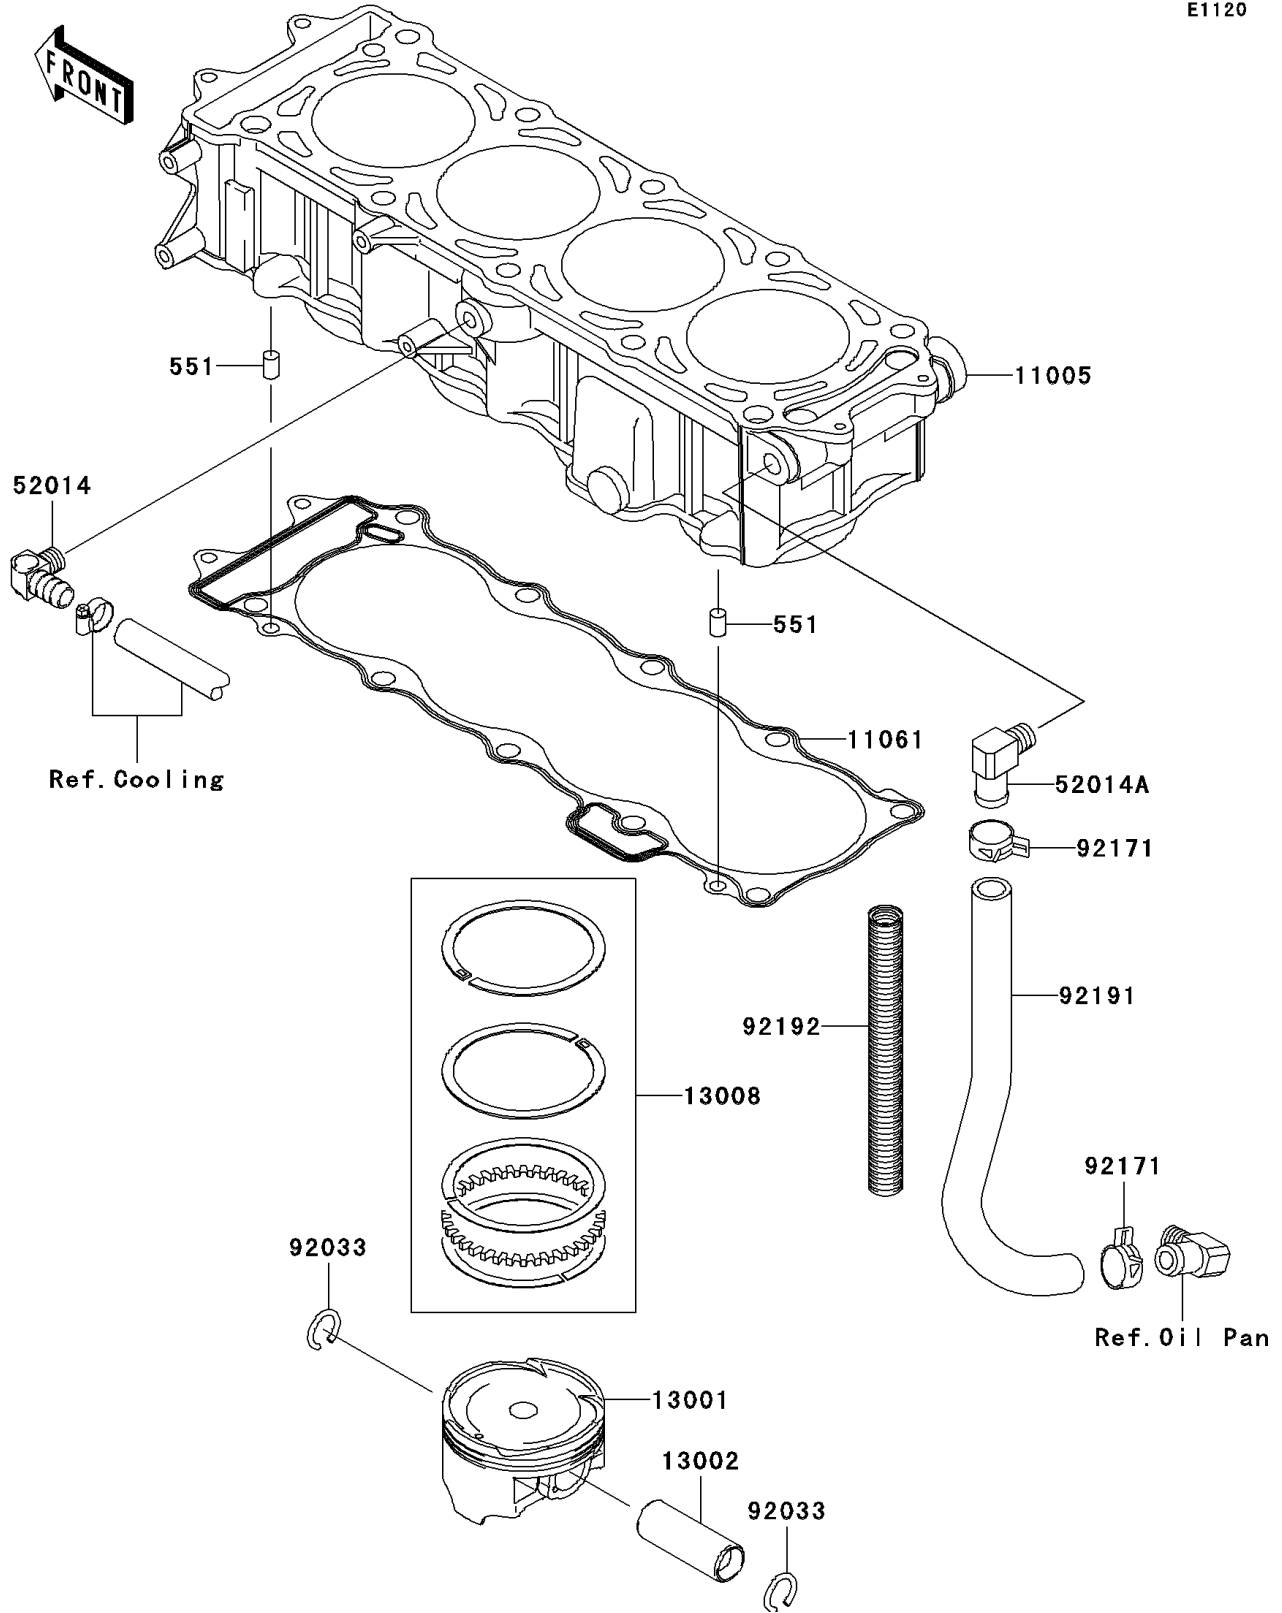

2009 Jet Ski® STX PARTS DIAGRAM

Cylinder/Piston(s)

E1120

2009 Jet Ski® STX PARTS LIST

Cylinder/Piston(s)

ITEM NAME	PART NUMBER	QUANTITY
CYLINDER-ENGINE (Ref # 11005)	11005-3768	1
GASKET,CYLINDER BASE (Ref # 11061)	11061-3708	1
PISTON-ENGINE (Ref # 13001)	13001-3737	4
PIN-PISTON (Ref # 13002)	13002-3709	4
RING-SET-PISTON (Ref # 13008)	13008-1196	4
ELBOW (Ref # 52014)	52014-3711	1
ELBOW (Ref # 52014A)	52014-3717	1
RING-SNAP (Ref # 92033)	92033-1188	8
CLAMP,TUBE (Ref # 92171)	92171-3710	2
TUBE,BREATHER (Ref # 92191)	92191-3983	1
TUBE,19.5X23.8X170 (Ref # 92192)	92192-3702	1
PIN-DOWEL (Ref # 551)	551R0812	2