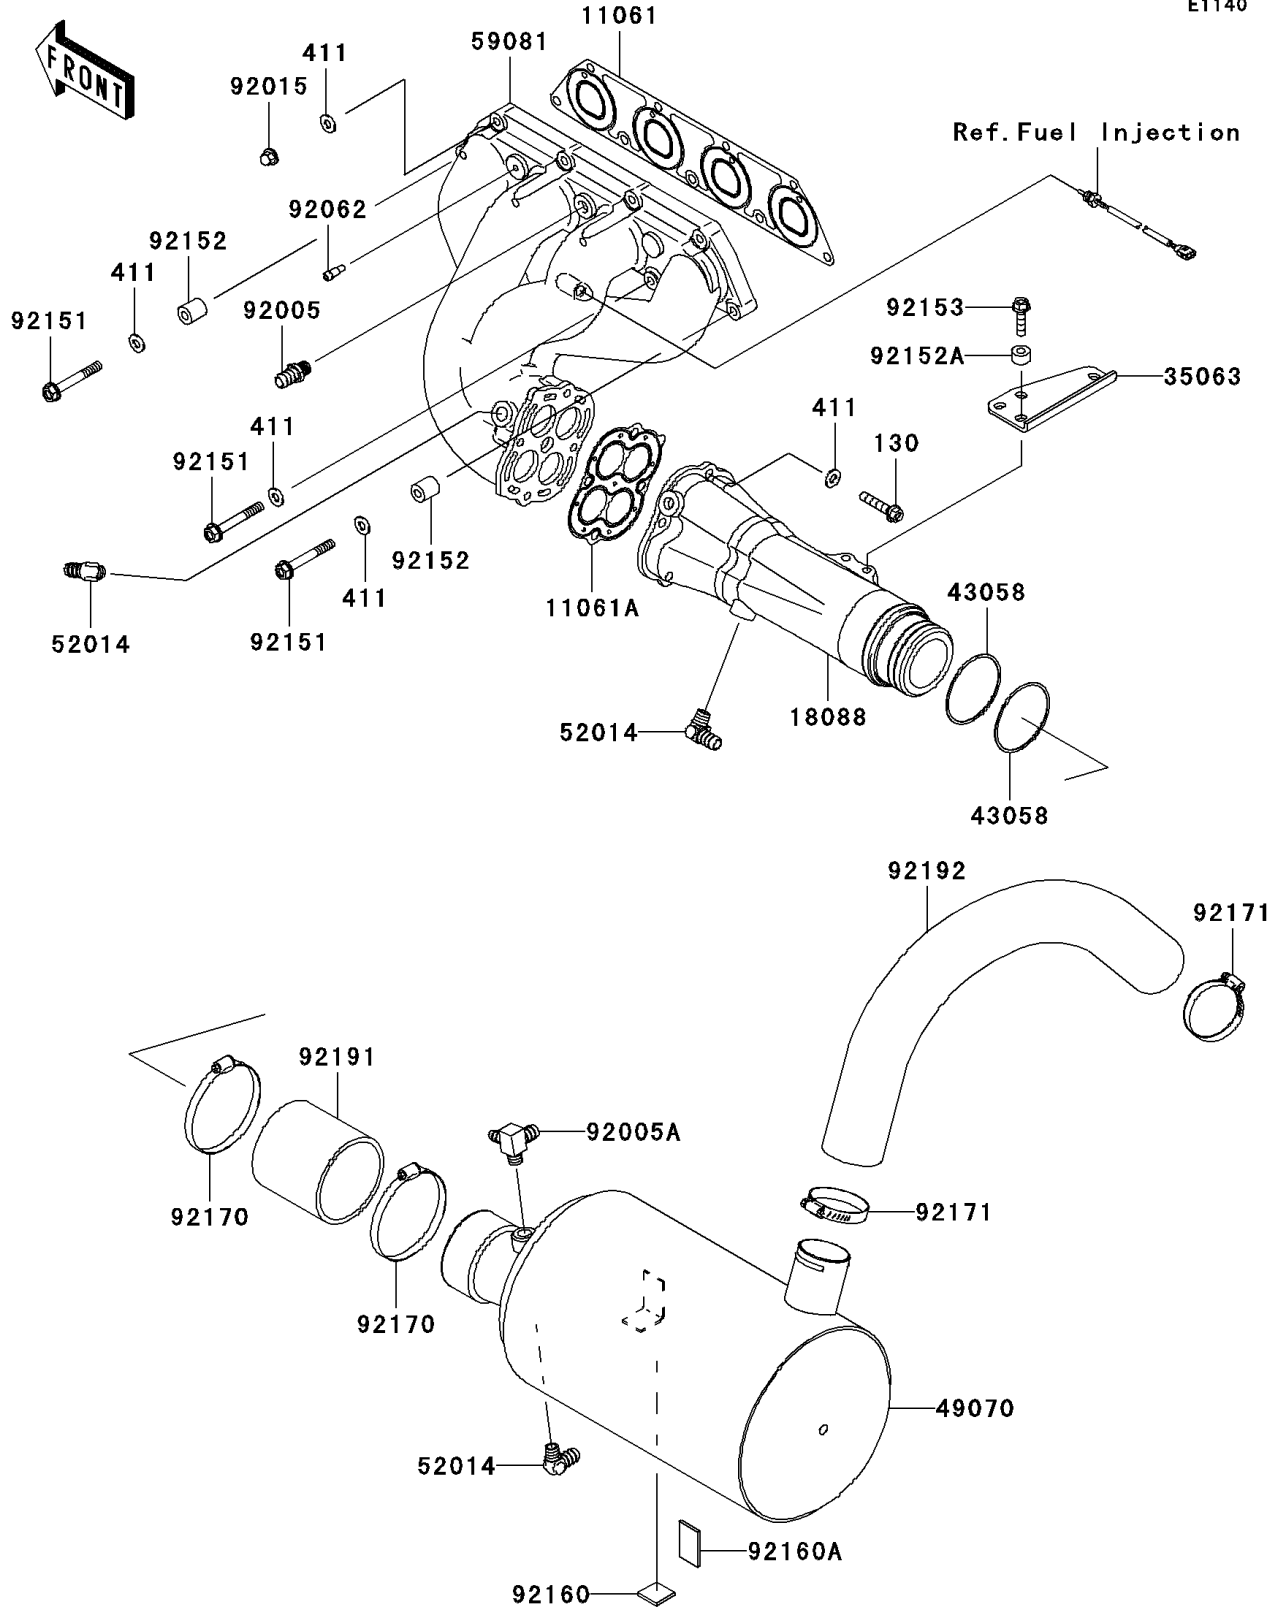

2009 Jet Ski® STX PARTS DIAGRAM

Muffler(s)

E1140

2009 Jet Ski® STX PARTS LIST

Muffler(s)

ITEM NAME	PART NUMBER	QUANTITY
GASKET,MANIFOLD EXHAUST (Ref # 11061)	11061-3713	1
GASKET,PIPE EXHAUST (Ref # 11061A)	11061-3714	1
PIPE-EXHAUST (Ref # 18088)	18088-3723	1
STAY (Ref # 35063)	35063-3704	1
RING,GASKET (Ref # 43058)	43058-3733	2
MUFFLER-COMP (Ref # 49070)	49070-3751	1
ELBOW (Ref # 52014)	52014-3711	3
MANIFOLD-EXHAUST (Ref # 59081)	59081-3741	1
FITTING (Ref # 92005)	92005-3714	1
FITTING (Ref # 92005A)	92005-3751	1
NUT,CAP,8MM (Ref # 92015)	92015-1371	4
NOZZLE (Ref # 92062)	92062-3705	1
BOLT,8X60 (Ref # 92151)	92151-3730	5
COLLAR (Ref # 92152)	92152-3736	2
COLLAR,8.2X17X10 (Ref # 92152A)	92152-3740	4
BOLT,FLANGED,8X30 (Ref # 92153)	92153-3722	4
DAMPER,25X25 (Ref # 92160)	92160-3864	1
DAMPER,40X25 (Ref # 92160A)	92160-3865	1
CLAMP (Ref # 92170)	92170-3760	2
CLAMP (Ref # 92171)	92171-3723	2
TUBE,PIPE EX-MUFFLER (Ref # 92191)	92191-3986	1
TUBE,W/M-TAIL PIPE (Ref # 92192)	92192-3833	1
BOLT-FLANGED,8X40 (Ref # 130)	130CD0840	4
WASHER-PLAIN,8MM (Ref # 411)	411S0800	13