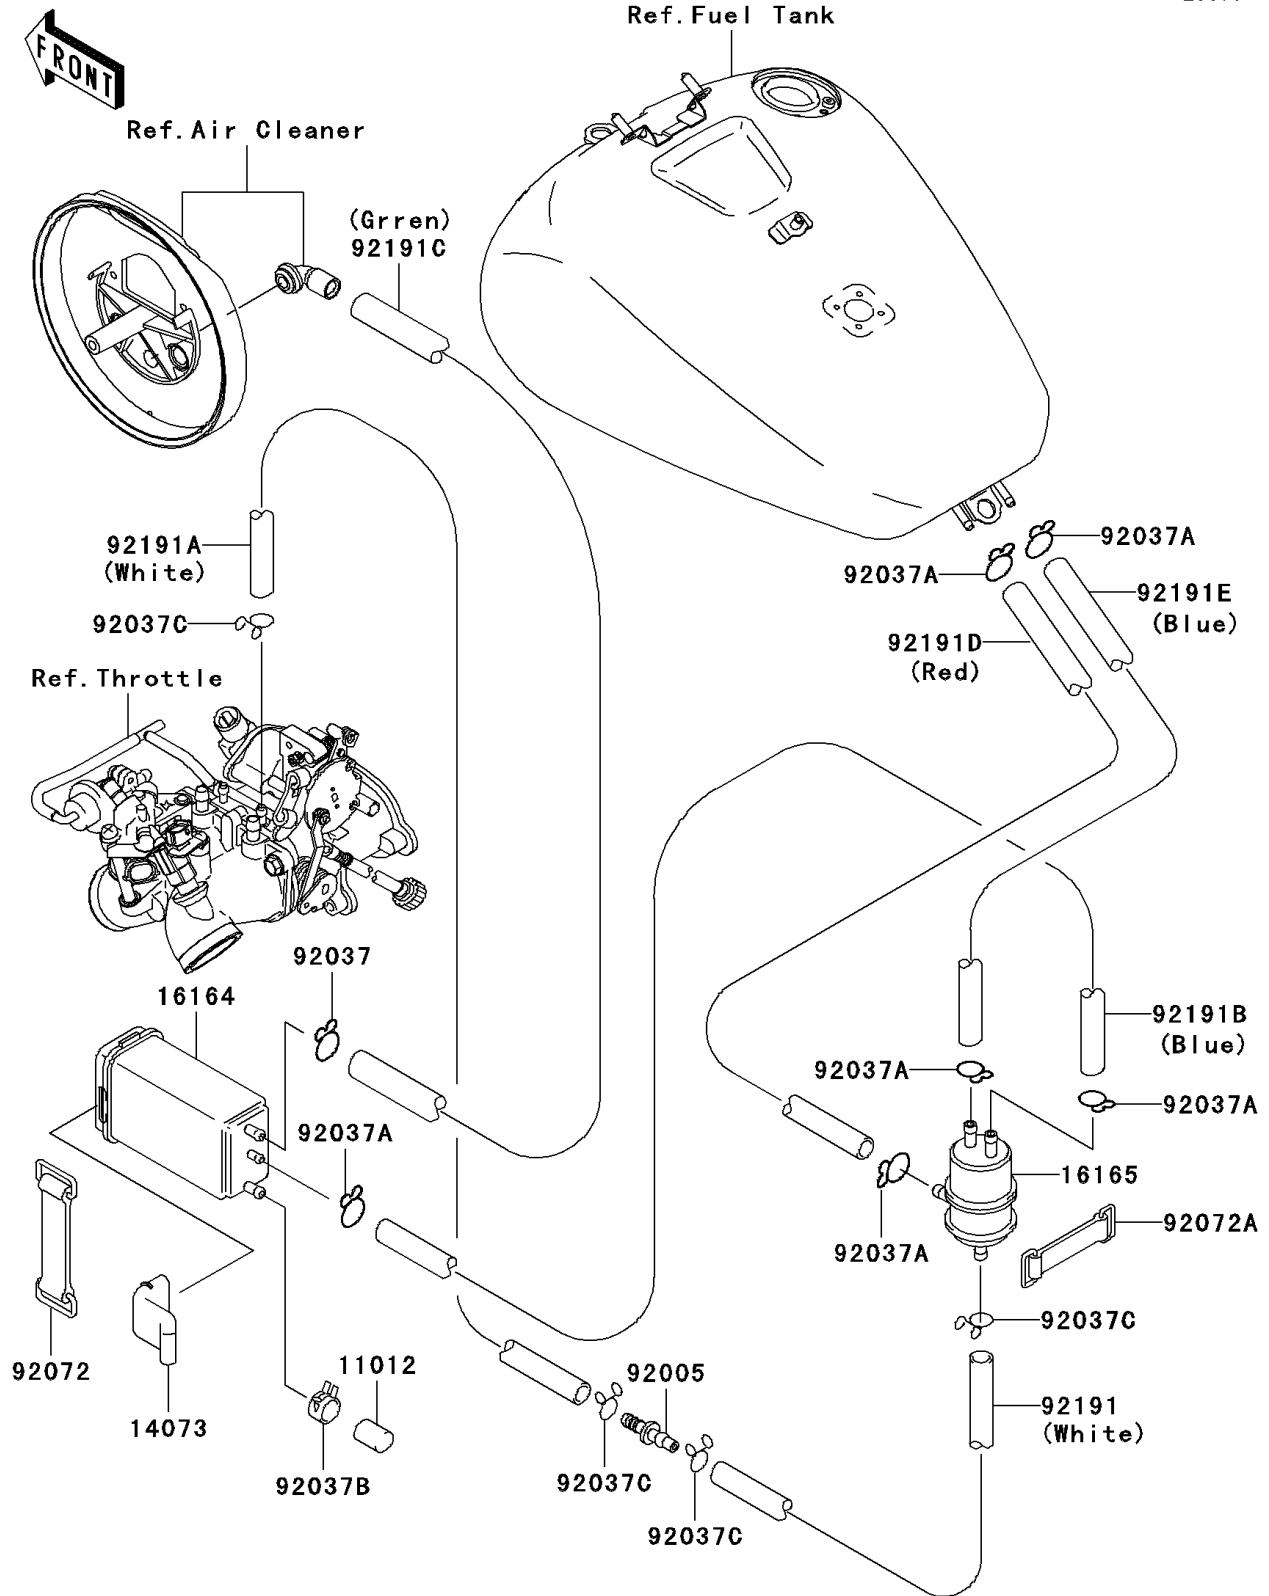

2005 Vulcan 1500 Classic PARTS DIAGRAM

Fuel Evaporative System(CA)

E1650

2005 Vulcan 1500 Classic PARTS LIST

Fuel Evaporative System(CA)

ITEM NAME	PART NUMBER	QUANTITY
CAP,CANISTER (Ref # 11012)	11012-1388	1
DUCT,CANISTER (Ref # 14073)	14073-1219	1
CANISTER (Ref # 16164)	16164-1070	1
SEPARATOR (Ref # 16165)	16165-1001	1
FITTING (Ref # 92005)	92005-1206	1
CLAMP,HOSE (Ref # 92037)	92037-1104	1
CLAMP,TUBE (Ref # 92037A)	92037-147	6
CLAMP,CANISTER (Ref # 92037B)	92037-1512	1
CLAMP (Ref # 92037C)	92037-1712	4
BAND,L=150 (Ref # 92072)	92072-1188	1
BAND,L=50 (Ref # 92072A)	92072-1419	1
TUBE,THROTTLE-SEPARATOR,WHITE (Ref # 92191)	92191-1375	1
TUBE,4X9X180,WHITE (Ref # 92191A)	92191-1414	1
TUBE,SEPARATOR-CANISTER,BLUE (Ref # 92191B)	92191-1462	1
TUBE,CANISTER-CLEANER,GREEN (Ref # 92191C)	92191-1530	1
TUBE,TANK-SEPARATOR,RED (Ref # 92191D)	92191-1695	1
TUBE,TANK-SEPARATOR,BLUE (Ref # 92191E)	92191-1696	1