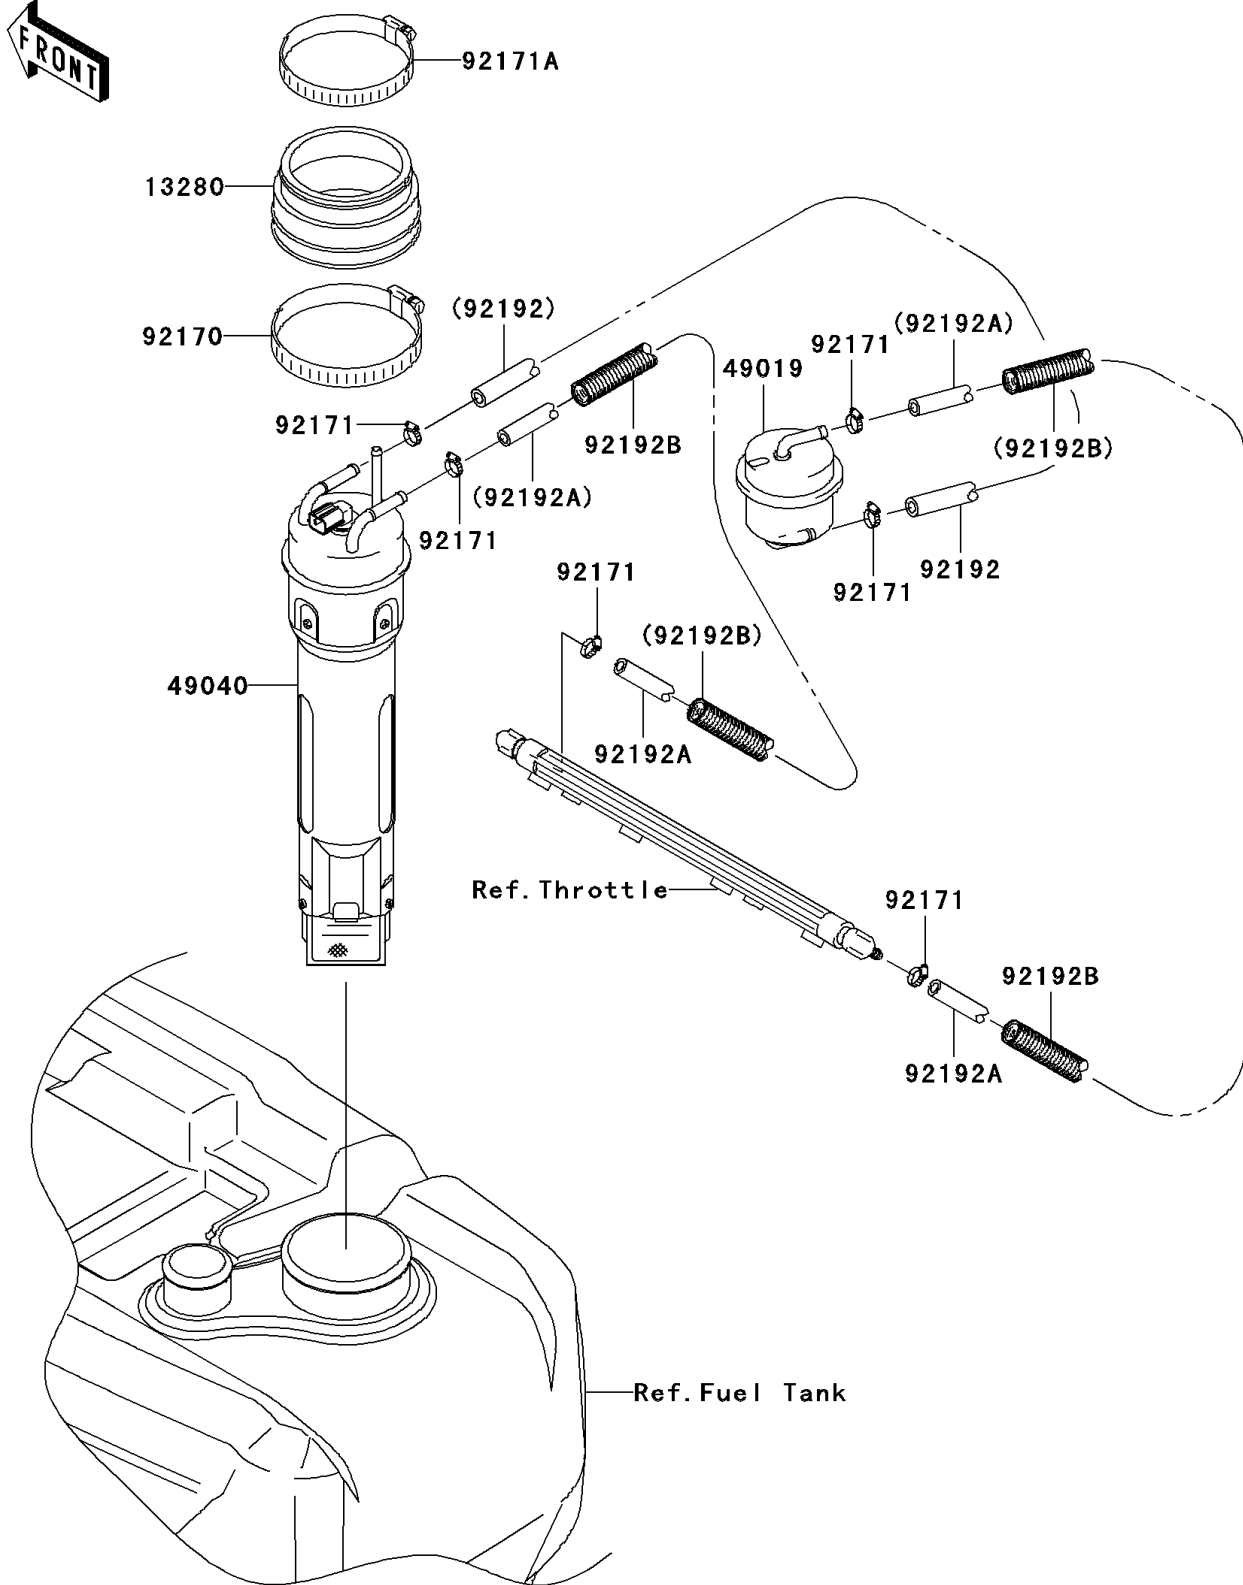

2010 Jet Ski® STX PARTS DIAGRAM

Fuel Pump

E1520

2010 Jet Ski® STX PARTS LIST

Fuel Pump

ITEM NAME	PART NUMBER	QUANTITY
HOLDER (Ref # 13280)	13280-3735	1
FILTER-FUEL (Ref # 49019)	49019-3721	1
PUMP-FUEL (Ref # 49040)	49040-3718	1
CLAMP (Ref # 92170)	92170-3760	1
CLAMP (Ref # 92171)	92171-3712	6
CLAMP (Ref # 92171A)	92171-3716	1
TUBE,7.5X13.5X460 (Ref # 92192)	92192-3736	1
TUBE,7.5X13.5X700 (Ref # 92192A)	92192-3737	2
TUBE,15.3X20.6X650 (Ref # 92192B)	92192-3748	2