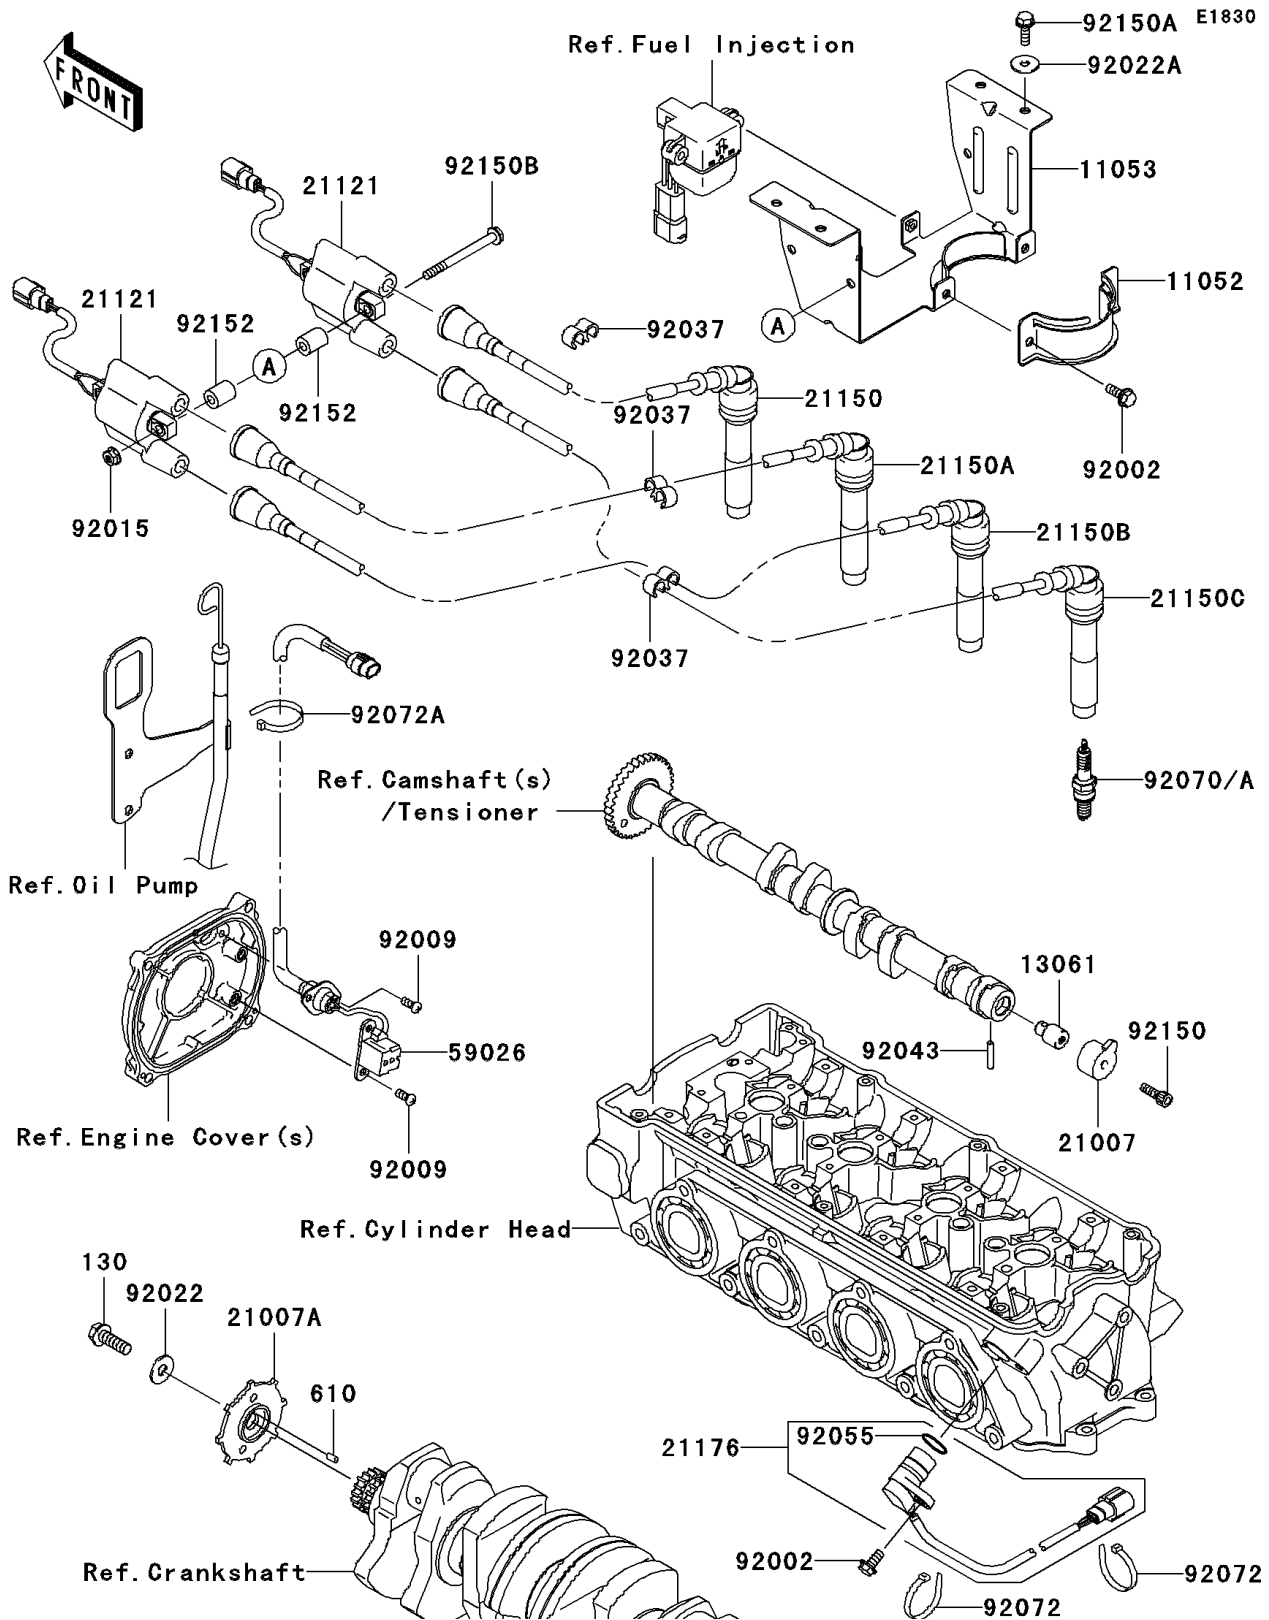

2009 Jet Ski® STX PARTS DIAGRAM

Ignition System

2009 Jet Ski® STX PARTS LIST

Ignition System

ITEM NAME	PART NUMBER	QUANTITY
BRACKET,FILTER (Ref # 11052)	11052-3762	1
BRACKET (Ref # 11053)	11053-3783	1
BOSS,CAM SENSOR (Ref # 13061)	13061-1687	1
ROTOR (Ref # 21007)	21007-1356	1
ROTOR,PULSING (Ref # 21007A)	21007-3746	1
COIL-IGNITION (Ref # 21121)	21121-3722	2
CORD-ASSY,#1 (Ref # 21150)	21150-3707	1
CORD-ASSY,#2 (Ref # 21150A)	21150-3708	1
CORD-ASSY,#3 (Ref # 21150B)	21150-3709	1
CORD-ASSY,#4 (Ref # 21150C)	21150-3710	1
SENSOR,CAM ANGLE (Ref # 21176)	21176-1077	1
COIL-PULSING (Ref # 59026)	59026-3702	1
BOLT,6X16 (Ref # 92002)	92002-3728	3
SCREW,5X12 (Ref # 92009)	92009-1296	4
NUT,6MM (Ref # 92015)	92015-3767	2
WASHER,PLAIN (Ref # 92022)	92022-3026	1
WASHER,6.5X20X1.5 (Ref # 92022A)	92022-3710	4
CLAMP,CORD (Ref # 92037)	92037-1603	3
PIN (Ref # 92043)	92043-1575	1
RING-O (Ref # 92055)	92055-1639	1
PLUG-SPARK,CR9EK(NGK) (Ref # 92070)	92070-1264	AR
PLUG-SPARK,CR8EK(NGK) (Ref # 92070A)	92070-1265	AR
BAND,L=188.85 (Ref # 92072)	92072-0105	2
BAND,L=152 (Ref # 92072A)	92072-3874	1
BOLT,6X18 (Ref # 92150)	92150-1645	1
BOLT,6X18 (Ref # 92150A)	92150-3729	4
BOLT,6X70 (Ref # 92150B)	92150-3753	2
COLLAR (Ref # 92152)	92152-3738	4
BOLT-FLANGED,8X25 (Ref # 130)	130CD0825	1

2009 Jet Ski® STX PARTS LIST

Ignition System

ITEM NAME	PART NUMBER	QUANTITY
ROLLER,4X8 (Ref # 610)	610A0408	1