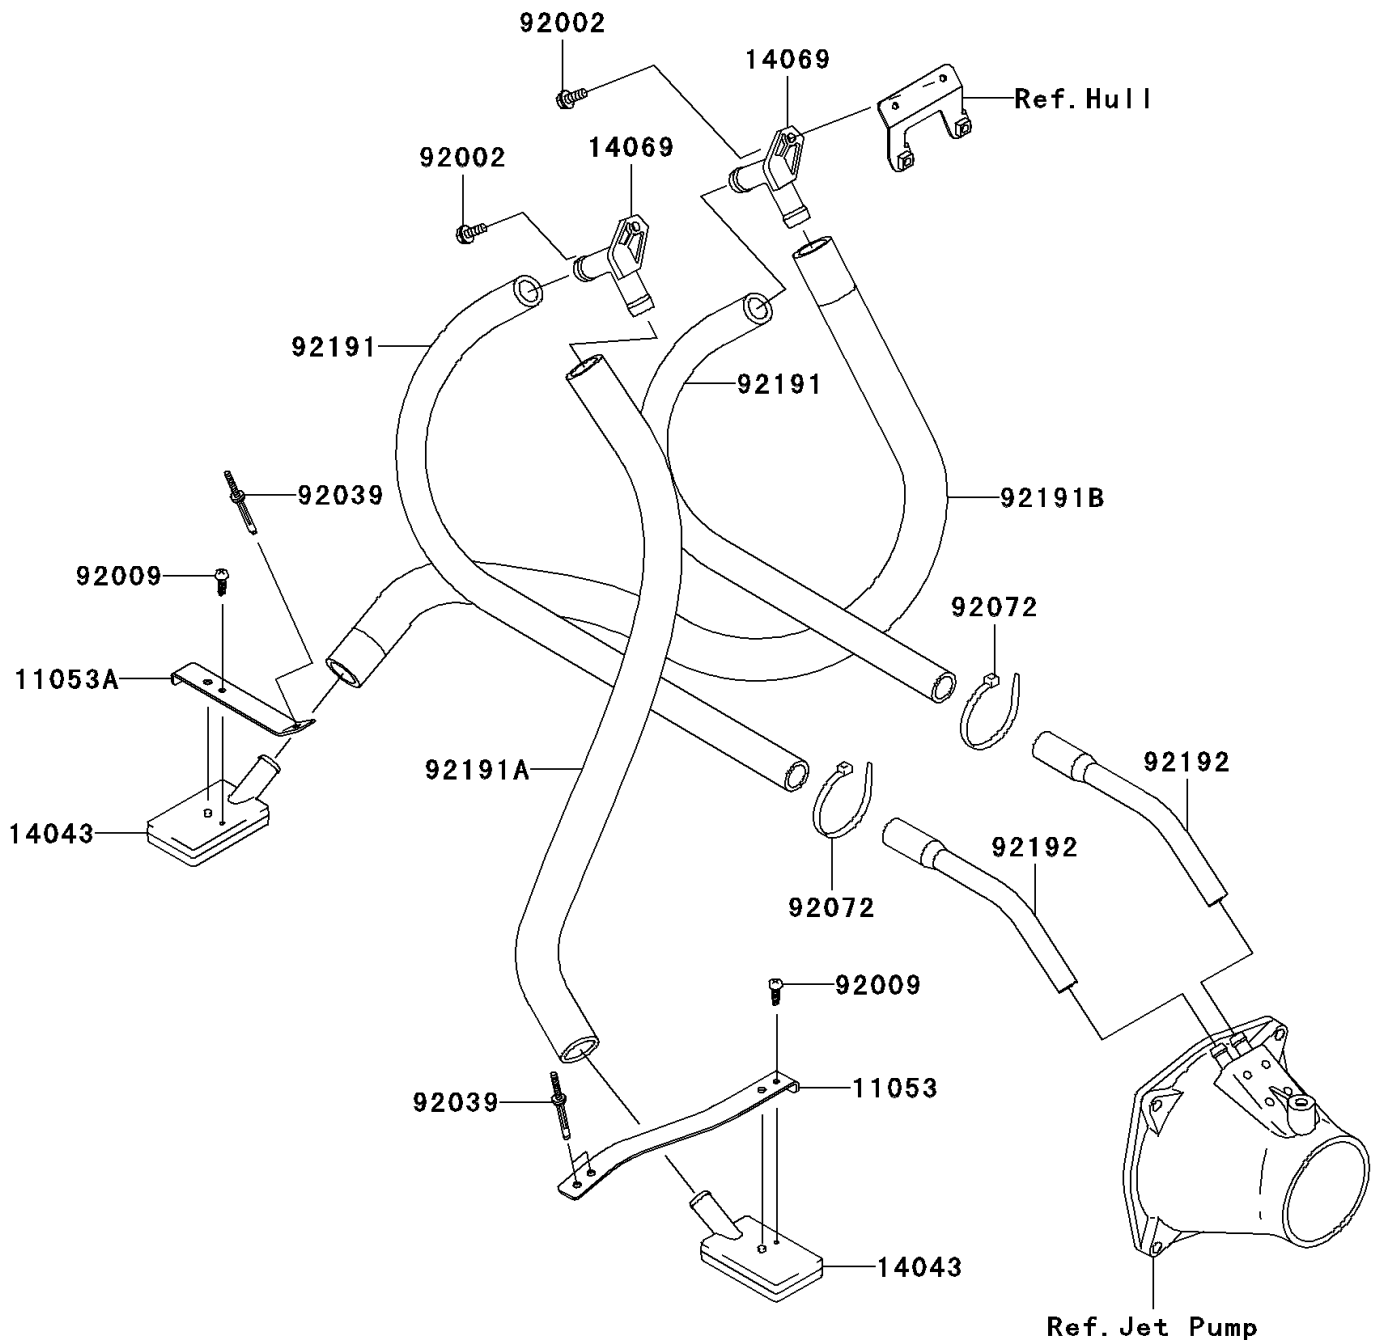

# 2010 Jet Ski® STX PARTS DIAGRAM

Bilge System

F3145

## 2010 Jet Ski® STX PARTS LIST

### Bilge System

ITEM NAME	PART NUMBER	QUANTITY
BRACKET,RR,LH (Ref # 11053)	11053-3744	1
BRACKET,FR,CNT (Ref # 11053A)	11053-3745	1
FILTER (Ref # 14043)	14043-3711	2
BREATHER (Ref # 14069)	14069-3708	2
BOLT,6X16 (Ref # 92002)	92002-3728	2
SCREW,TAPPING,4X14 (Ref # 92009)	92009-3762	2
RIVET (Ref # 92039)	92039-3753	3
BAND,L=188.85 (Ref # 92072)	92072-0105	2
TUBE,BREATHER-HULL (Ref # 92191)	92191-3988	2
TUBE,FILTER-BREATHER (Ref # 92191A)	92191-3989	1
TUBE,FILTER-BREATHER (Ref # 92191B)	92191-3990	1
TUBE,HULL-NOZZLE (Ref # 92192)	92192-3843	2