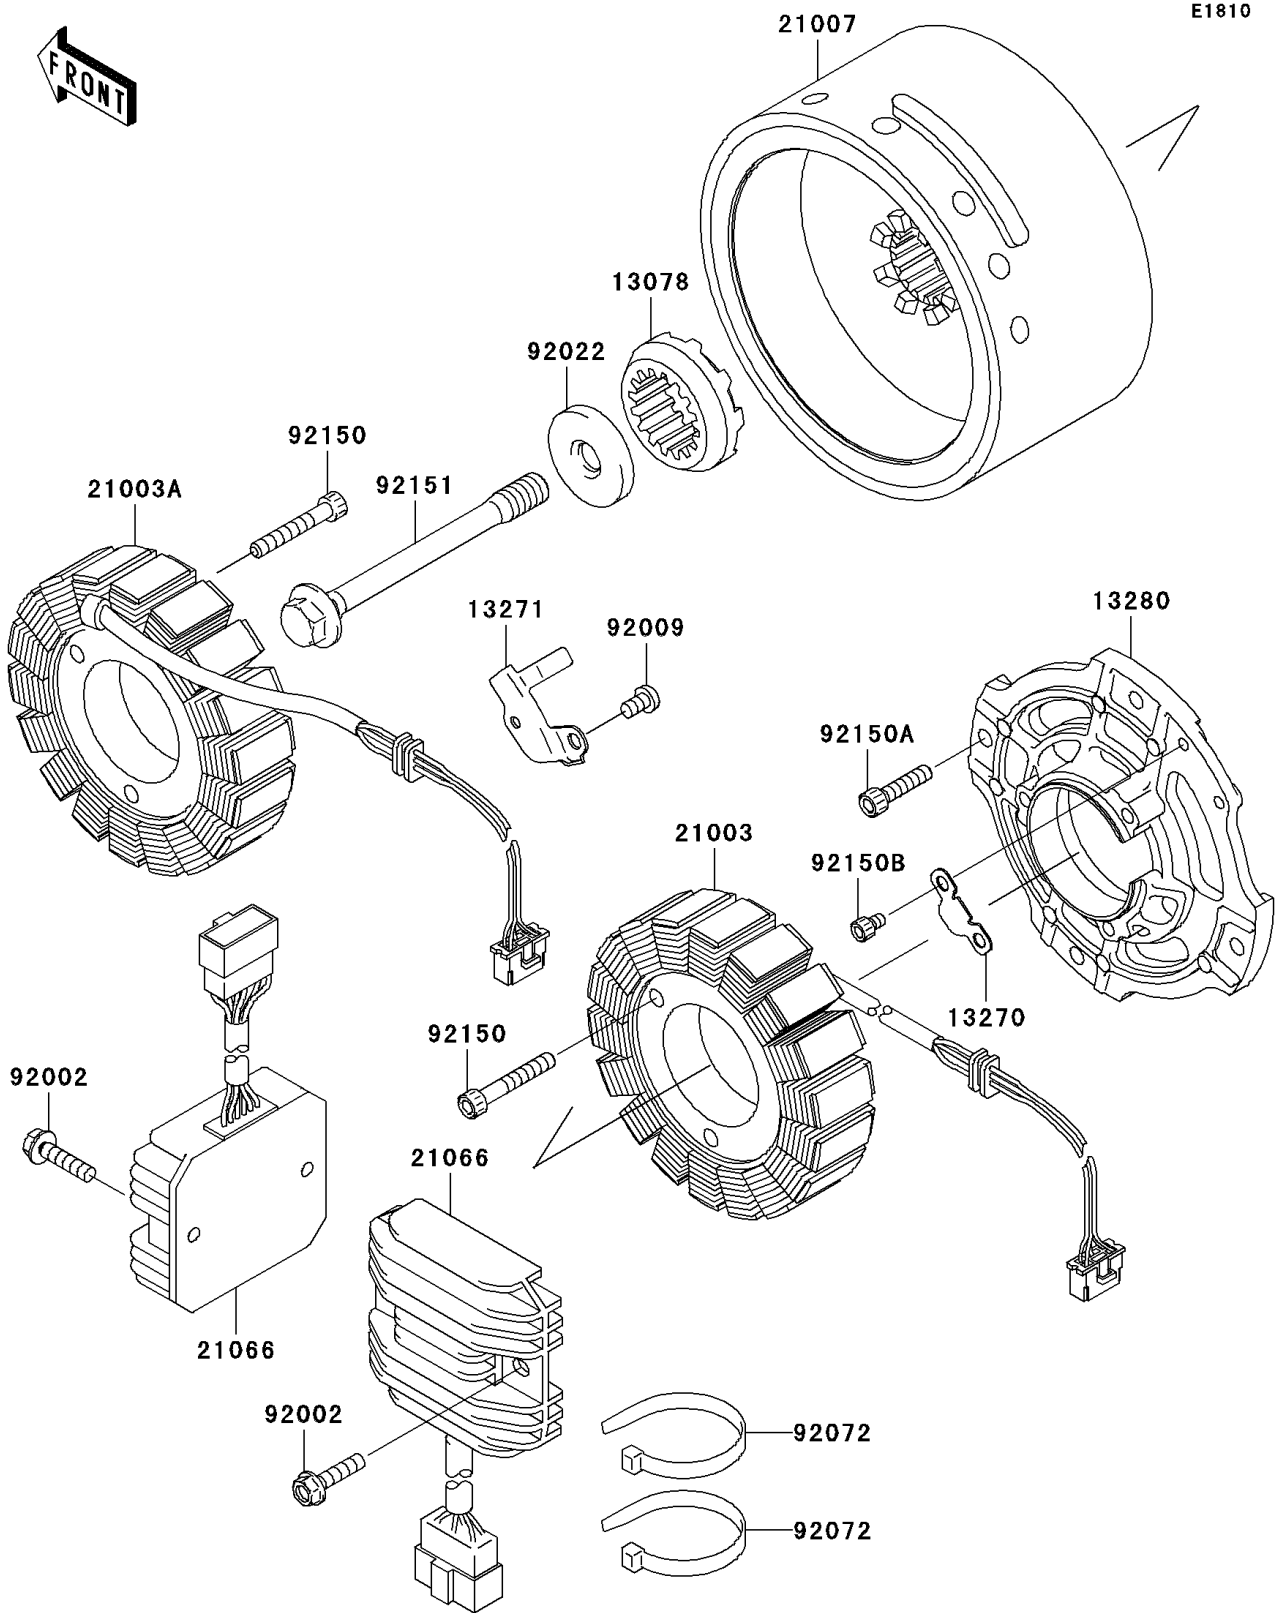

2005 Vulcan 1500 Classic PARTS DIAGRAM

Generator

2005 Vulcan 1500 Classic PARTS LIST

Generator

ITEM NAME	PART NUMBER	QUANTITY
RATCHET (Ref # 13078)	13078-1066	1
PLATE (Ref # 13270)	13270-1925	1
PLATE (Ref # 13271)	13271-1325	1
HOLDER (Ref # 13280)	13280-1069	1
STATOR,INNER (Ref # 21003)	21003-0007	1
STATOR,OUTER (Ref # 21003A)	21003-0008	1
ROTOR (Ref # 21007)	21007-1369	1
REGULATOR-VOLTAGE (Ref # 21066)	21066-1106	2
BOLT,6X25 (Ref # 92002)	92002-1086	4
SCREW (Ref # 92009)	92009-1768	1
WASHER,GENERATOR (Ref # 92022)	92022-1904	1
BAND,L=202 (Ref # 92072)	92072-1195	2
BOLT,SOCKET,6X35 (Ref # 92150)	92150-1484	6
BOLT,SOCKET,6X22 (Ref # 92150A)	92150-1654	4
BOLT,5X8 (Ref # 92150B)	92150-1955	2
BOLT,12X120 (Ref # 92151)	92151-1386	1