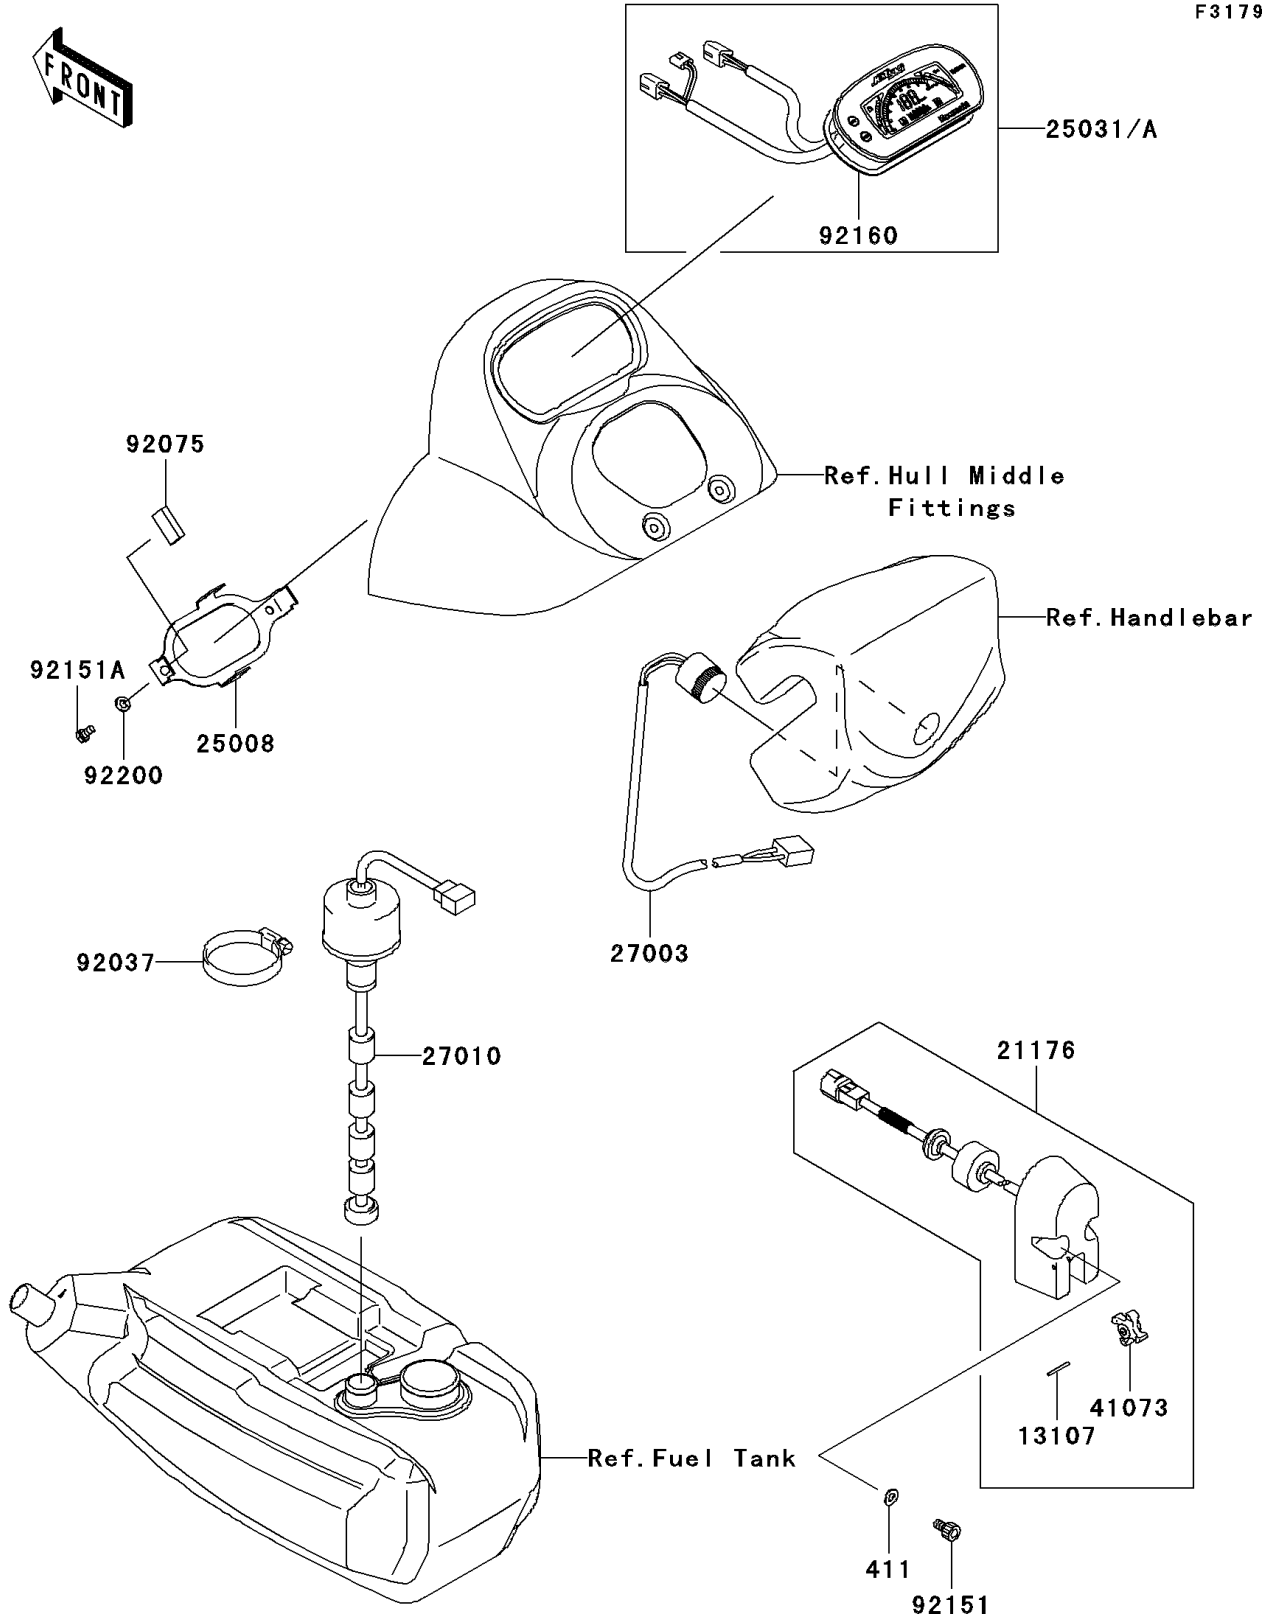

2009 Jet Ski® STX PARTS DIAGRAM

Meters

F3179

2009 Jet Ski® STX PARTS LIST

Meters

ITEM NAME	PART NUMBER	QUANTITY
SHAFT (Ref # 13107)	13107-3754	1
SENSOR,SPEEDOMETER,F.BLACK (Ref # 21176)	21176-3760-6Z	1
BRACKET-METER (Ref # 25008)	25008-3709	1
METER-ASSY,MILE&KM (Ref # 25031)	25031-3754	1
HORN (Ref # 27003)	27003-3706	1
SWITCH,FUEL LEVEL (Ref # 27010)	27010-3770	1
WHEEL-ASSY,PADDLE (Ref # 41073)	41073-3701	1
CLAMP (Ref # 92037)	92037-3009	1
DAMPER (Ref # 92075)	92075-1446	4
BOLT,6X10 (Ref # 92151)	92151-3704	2
BOLT,5X10 (Ref # 92151A)	92151-3707	2
DAMPER,METER (Ref # 92160)	92160-3881	1
WASHER,5.9X16X1.5 (Ref # 92200)	92200-3714	2
WASHER-PLAIN,6MM (Ref # 411)	411S0600	2