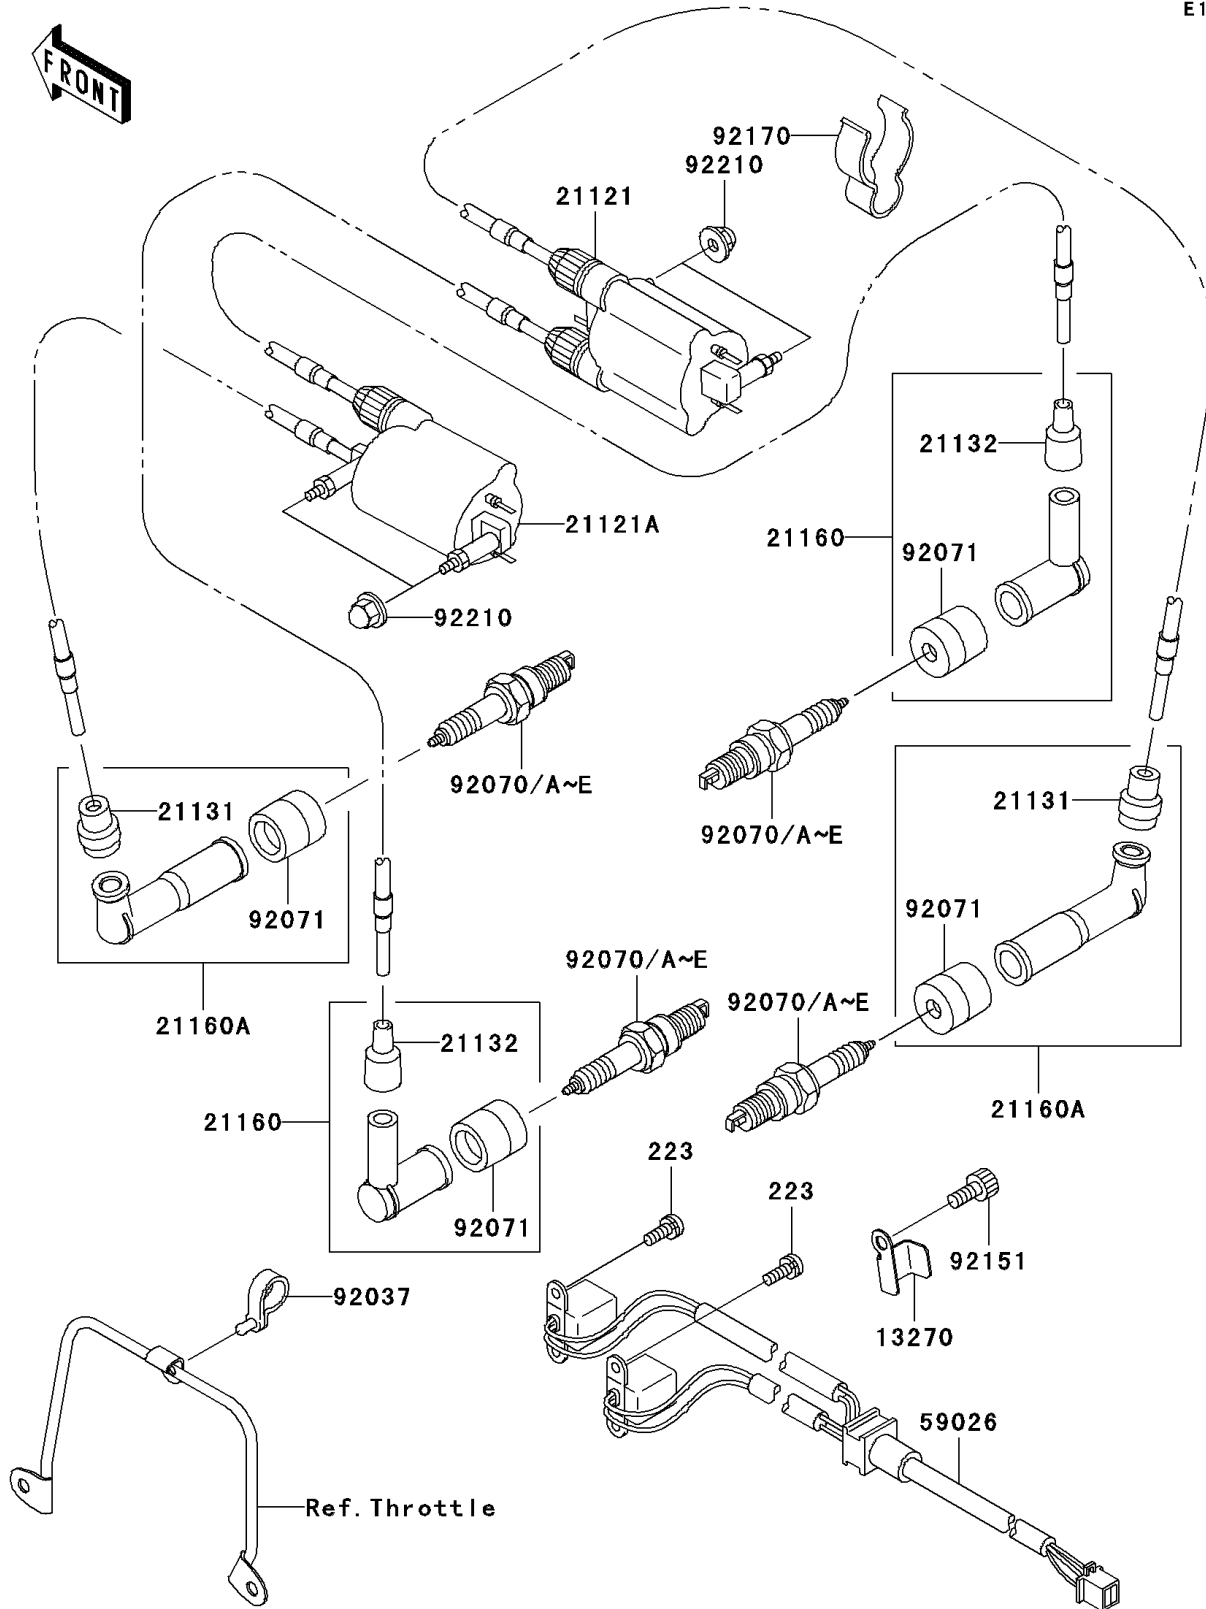

2005 Vulcan 1500 Classic PARTS DIAGRAM

Ignition System

E1830

2005 Vulcan 1500 Classic PARTS LIST

Ignition System

ITEM NAME	PART NUMBER	QUANTITY
-----------	-------------	----------