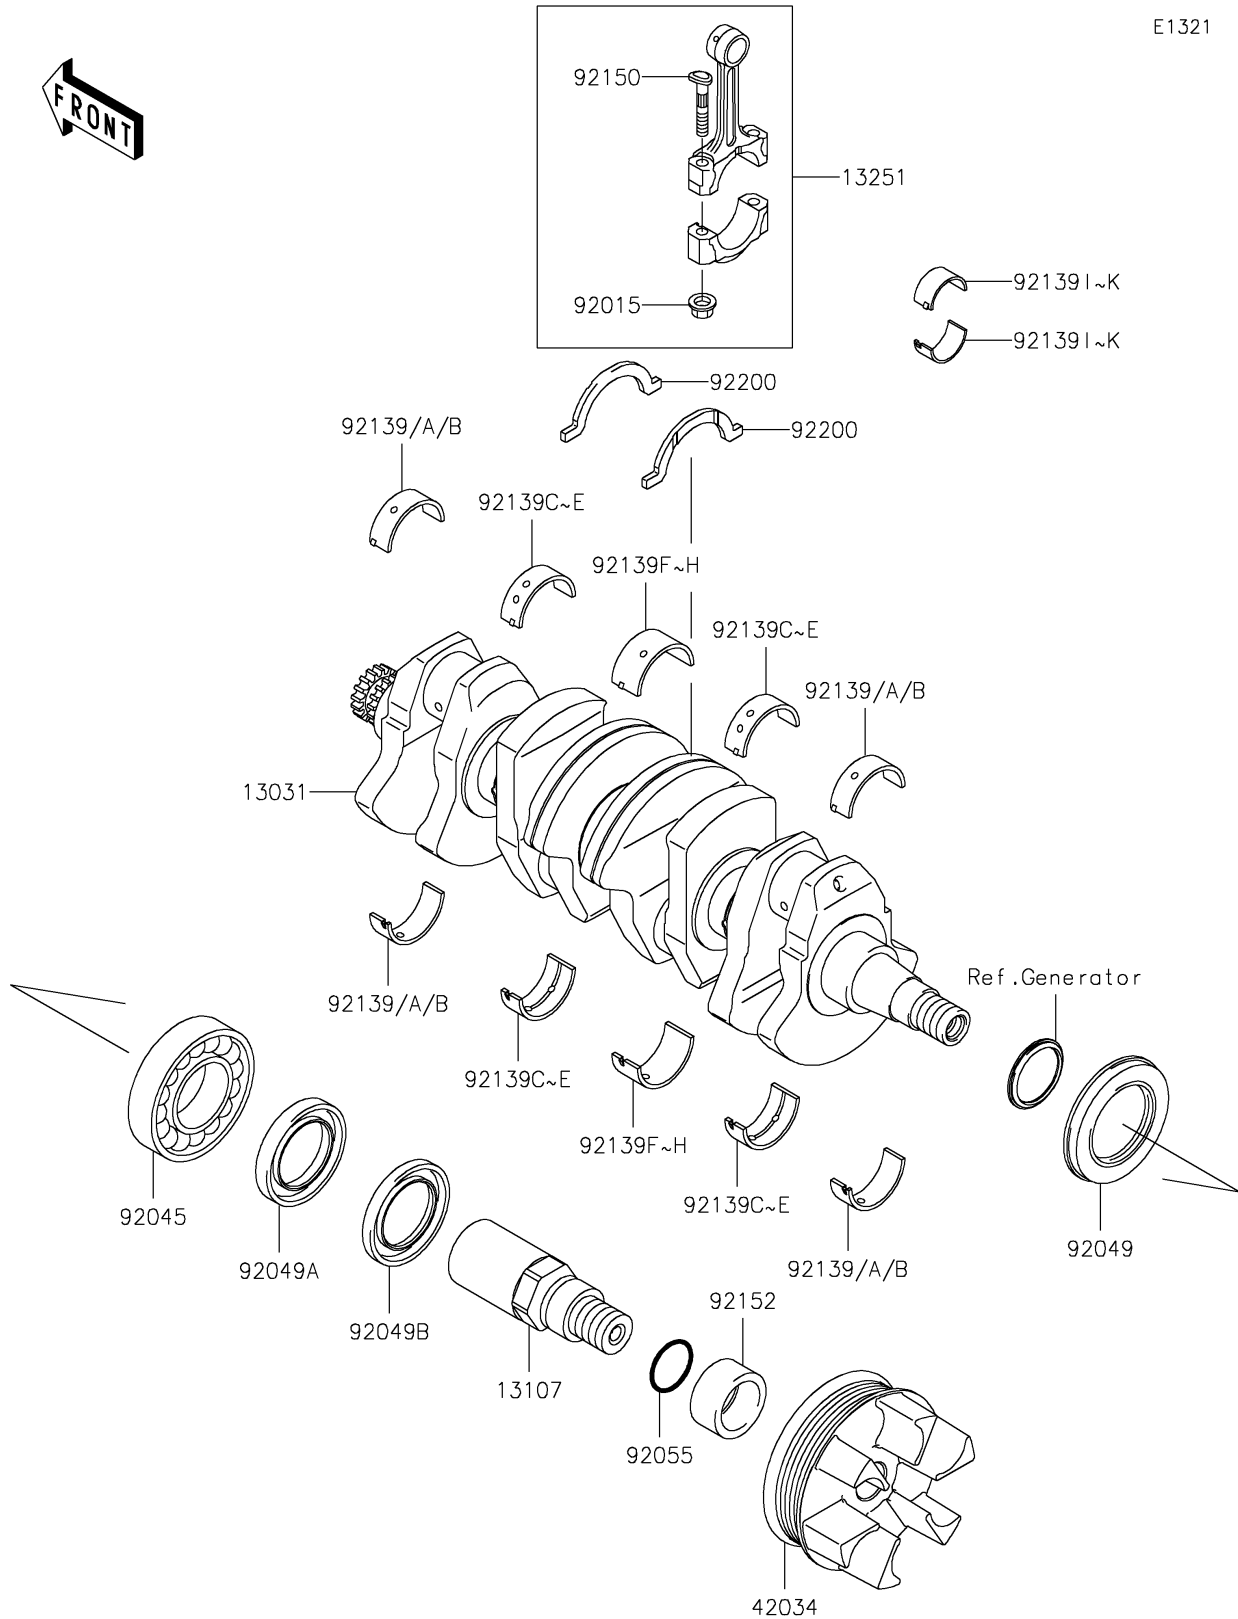

2010 Jet Ski® Ultra® 260X PARTS DIAGRAM

Crankshaft

E1321

2010 Jet Ski® Ultra® 260X PARTS LIST

Crankshaft

ITEM NAME	PART NUMBER	QUANTITY
CRANKSHAFT-COMP (Ref # 13031)	13031-3742	1
SHAFT (Ref # 13107)	13107-3785	1
ROD-ASSY-CONNECTING,J (Ref # 13251)	13251-3702-JJ	AR
COUPLING (Ref # 42034)	42034-3716	1
NUT,CONNECTING ROD (Ref # 92015)	92015-1559	8
BEARING-BALL,6208ZZ AS2S (Ref # 92045)	92045-3739	1
SEAL-OIL,SD347626LHS (Ref # 92049)	92049-3736	1
SEAL-OIL,FPJ740628.5ZS (Ref # 92049A)	92049-3737	1
SEAL-OIL,S40626NS (Ref # 92049B)	92049-3738	1
RING-O,27.7X2.4 (Ref # 92055)	92055-091	1
BUSH,CRANK,#1,BLU,S/C MODEL (Ref # 92139)	92139-1231	4
BUSH,CRANK,#1,BLK,S/C MODEL (Ref # 92139A)	92139-1232	AR
BUSH,CRANK,#1,BRN,S/C MODEL (Ref # 92139B)	92139-1233	AR
BUSH,CRANK,#2,BLU,S/C MODEL (Ref # 92139C)	92139-1234	4
BUSH,CRANK,#2,BLK,S/C MODEL (Ref # 92139D)	92139-1235	AR
BUSH,CRANK,#2,BRN,S/C MODEL (Ref # 92139E)	92139-1236	AR
BUSH,CRANK,#3,BLU,S/C MODEL (Ref # 92139F)	92139-1237	2
BUSH,CRANK,#3,BLK,S/C MODEL (Ref # 92139G)	92139-1238	AR
BUSH,CRANK,#3,BRN,S/C MODEL (Ref # 92139H)	92139-1239	AR
BUSHING,CONNECTING ROD,BLUE (Ref # 92139I)	92139-3708	8
BUSHING,CONNECTING ROD,BLACK (Ref # 92139J)	92139-3709	AR
BUSHING,CONNECTING ROD,BROWN (Ref # 92139K)	92139-3710	AR
BOLT,CONNECTING ROD,9MM (Ref # 92150)	92150-1362	8
COLLAR,OUTPUT RR,L=19.5 (Ref # 92152)	92152-3733	1
WASHER (Ref # 92200)	92200-3789	2