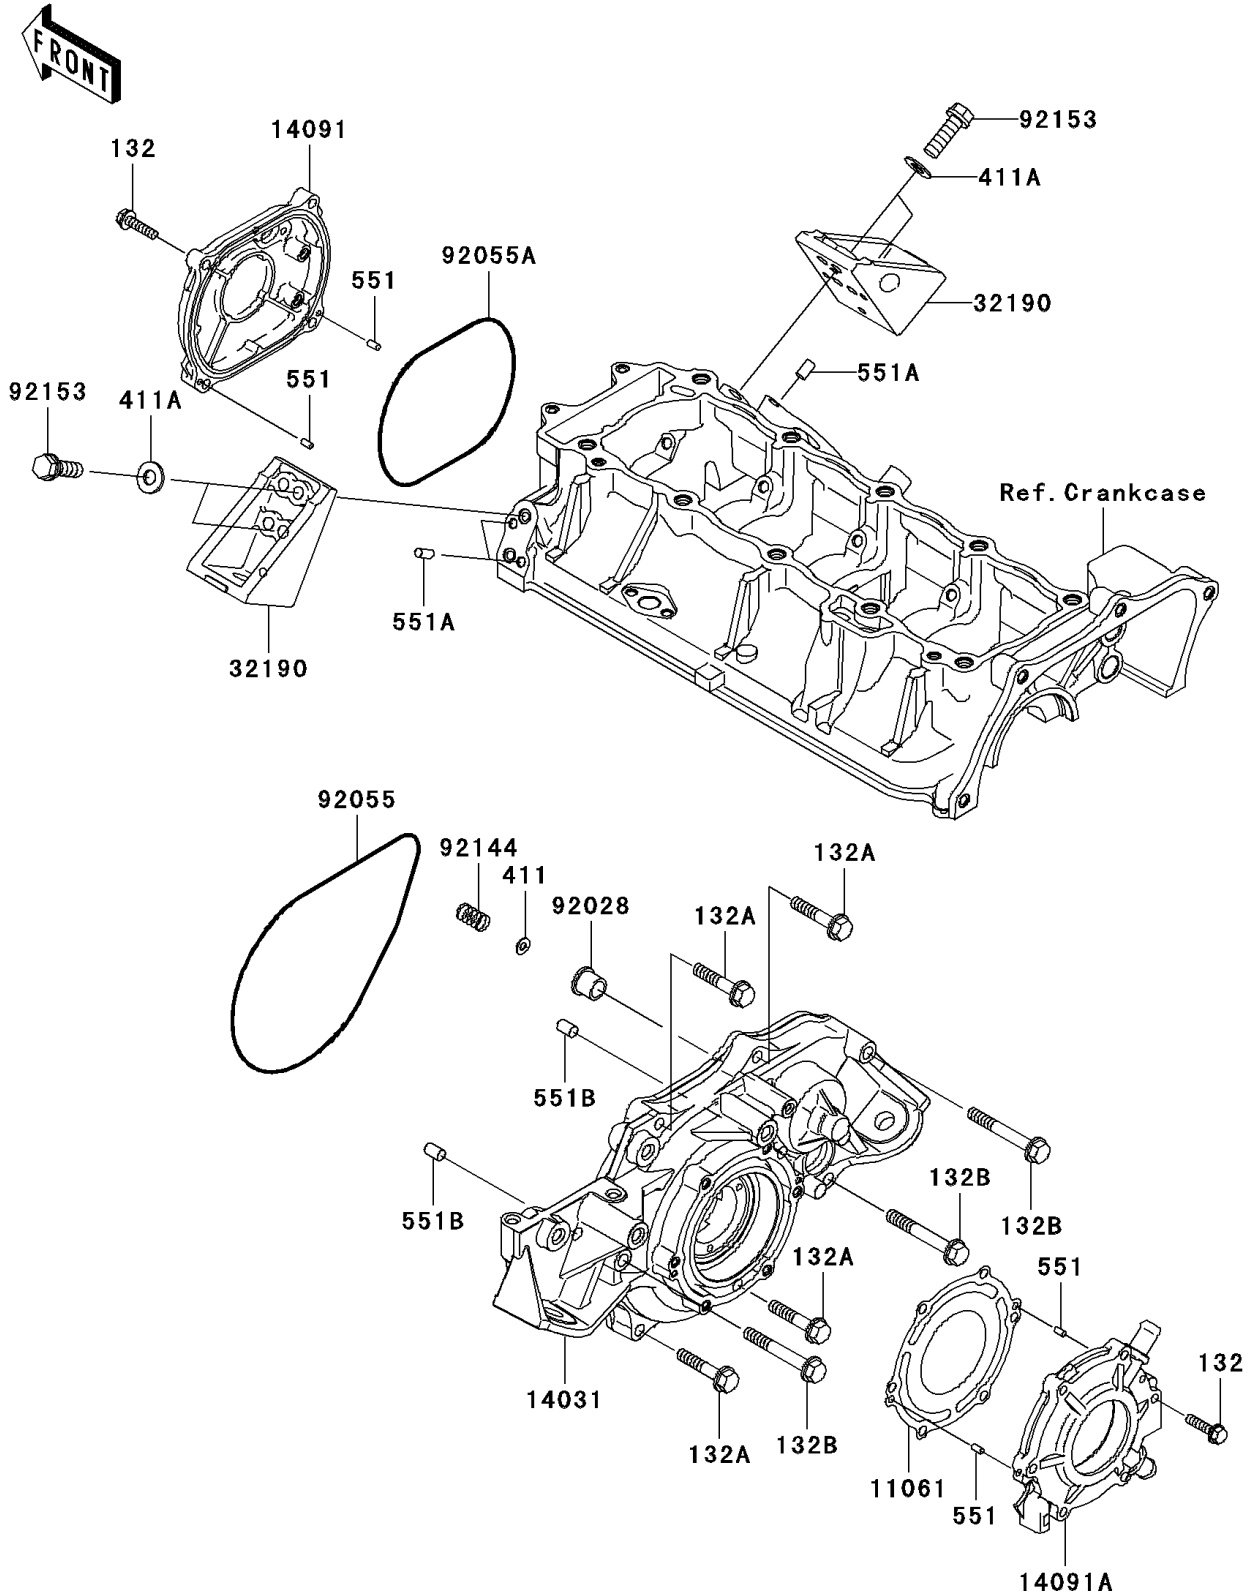

2009 Jet Ski® Ultra® 260X PARTS DIAGRAM

Engine Cover(s)

E1431

2009 Jet Ski® Ultra® 260X PARTS LIST

Engine Cover(s)

| ITEM NAME | PART NUMBER | QUANTITY |
|--------------------------------------|-------------|----------|
| GASKET,OUTPUT COVER (Ref # 11061) | 11061-3709 | 1 |
| COVER-GENERATOR (Ref # 14031) | 14031-3736 | 1 |
| COVER,PULS (Ref # 14091) | 14091-3763 | 1 |
| COVER,OUTPUT (Ref # 14091A) | 14091-3793 | 1 |
| BRACKET-ENGINE (Ref # 32190) | 32190-3703 | 2 |
| BUSHING (Ref # 92028) | 92028-3718 | 1 |
| RING-O,196X3 (Ref # 92055) | 92055-3761 | 1 |
| RING-O,120X3 (Ref # 92055A) | 92055-3762 | 1 |
| SPRING (Ref # 92144) | 92144-3728 | 1 |
| BOLT,FLANGED,8X30 (Ref # 92153) | 92153-3722 | 4 |
| BOLT-FLANGED-SMALL,6X25 (Ref # 132) | 132BD0625 | 10 |
| BOLT-FLANGED-SMALL,8X40 (Ref # 132A) | 132BD0840 | 4 |
| BOLT-FLANGED-SMALL,8X60 (Ref # 132B) | 132BD0860 | 3 |
| WASHER-PLAIN,5MM (Ref # 411) | 411S0500 | 1 |
| WASHER-PLAIN,8MM (Ref # 411A) | 411S0800 | 4 |
| PIN-DOWEL (Ref # 551) | 551R0408 | 4 |
| PIN-DOWEL (Ref # 551A) | 551R0612 | 4 |
| PIN-DOWEL (Ref # 551B) | 551R0812 | 2 |