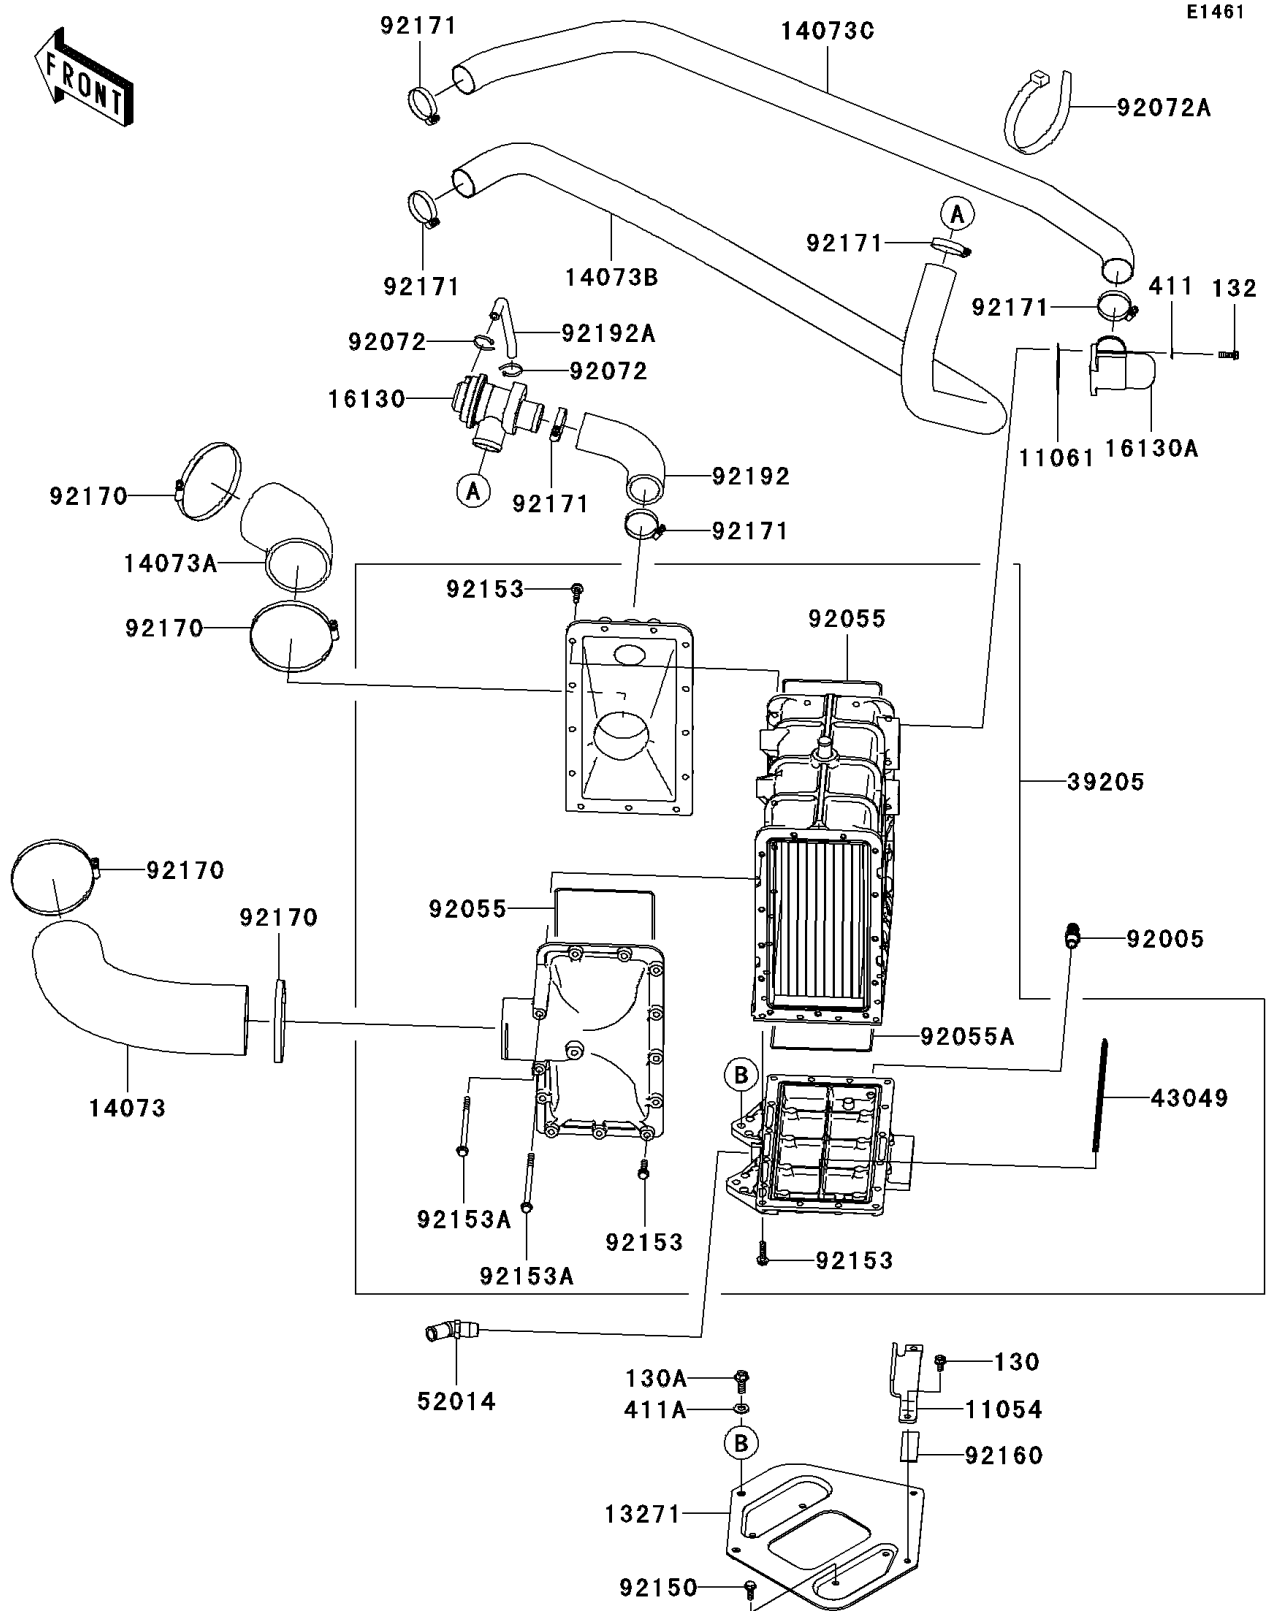

2009 Jet Ski® Ultra® 260X PARTS DIAGRAM

Inter Cooler

2009 Jet Ski® Ultra® 260X PARTS LIST

Inter Cooler

ITEM NAME	PART NUMBER	QUANTITY
BRACKET (Ref # 11054)	11054-3739	1
GASKET (Ref # 11061)	11061-3750	1
PLATE (Ref # 13271)	13271-3940	1
DUCT,S/C-I/C (Ref # 14073)	14073-3813	1
DUCT,I/C-TH. (Ref # 14073A)	14073-3823	1
DUCT,BYPASS VALVE-A/C (Ref # 14073B)	14073-3834	1
DUCT,BLOW OFF VALVE-A/C (Ref # 14073C)	14073-3835	1
VALVE-ASSY-RELIEF,AIR BYPASS (Ref # 16130)	16130-3703	1
VALVE-ASSY-RELIEF (Ref # 16130A)	16130-3705	1
HEAT EXCHANGER,INTERCOOLER (Ref # 39205)	39205-3701	1
PACKING (Ref # 43049)	43049-3719	1
ELBOW (Ref # 52014)	52014-3714	1
FITTING (Ref # 92005)	92005-3714	1
RING-O (Ref # 92055)	92055-3779	2
RING-O (Ref # 92055A)	92055-3780	1
BAND,L=100.08 (Ref # 92072)	92072-3882	2
BAND,L=372.24 (Ref # 92072A)	92072-3883	1
BOLT,6X18 (Ref # 92150)	92150-3729	4
BOLT,FLANGED,6X25 (Ref # 92153)	92153-3750	40
BOLT,FLANGED,6X110 (Ref # 92153A)	92153-3751	2
DAMPER (Ref # 92160)	92160-1075	1
CLAMP (Ref # 92170)	92170-3764	4
CLAMP (Ref # 92171)	92171-3725	6
TUBE,I/C-ABV (Ref # 92192)	92192-3784	1
TUBE,5.8X10.8X140 (Ref # 92192A)	92192-3846	1
BOLT-FLANGED,6X12 (Ref # 130)	130CD0612	2
BOLT-FLANGED,8X20 (Ref # 130A)	130CD0820	2
BOLT-FLANGED-SMALL,6X18 (Ref # 132)	132BD0618	2
WASHER-PLAIN,6MM (Ref # 411)	411S0600	2

2009 Jet Ski® Ultra® 260X PARTS LIST

Inter Cooler

ITEM NAME	PART NUMBER	QUANTITY
WASHER-PLAIN,8MM (Ref # 411A)	411S0800	2