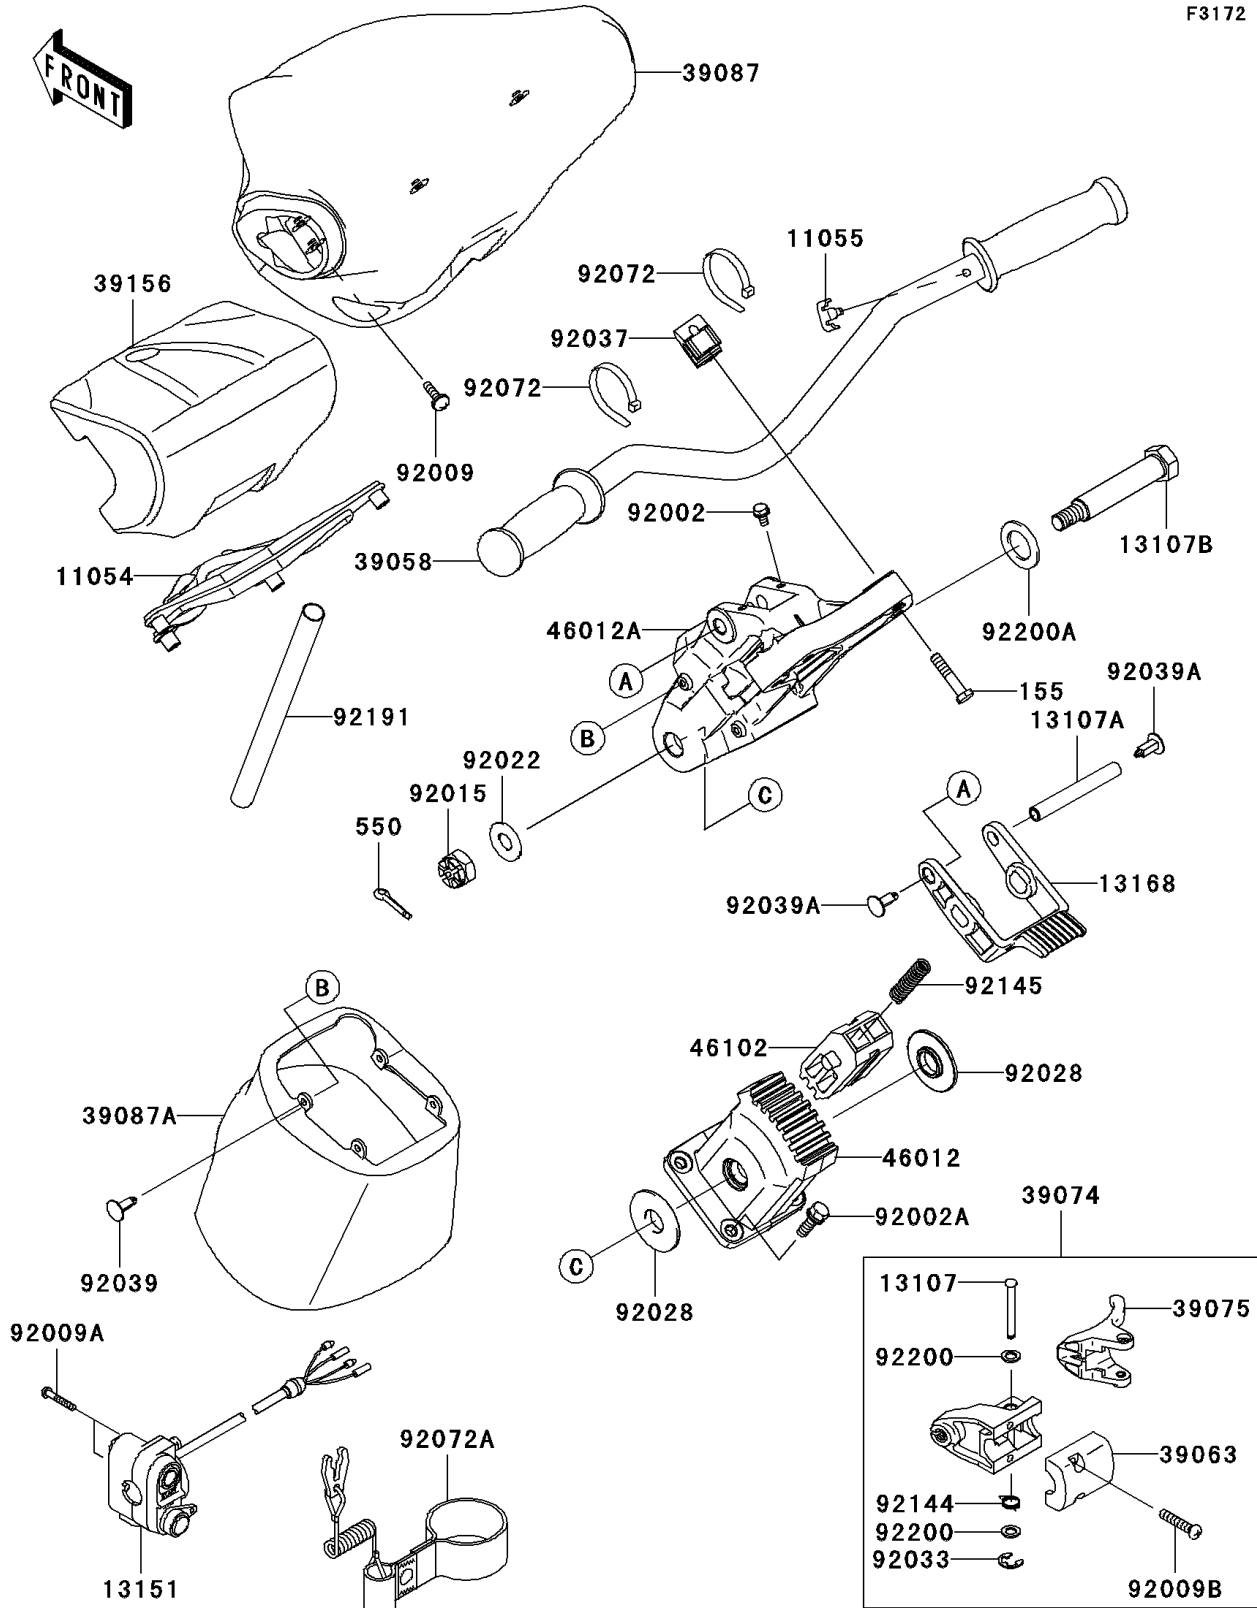

# 2009 Jet Ski® Ultra® 260X PARTS DIAGRAM

Handlebar

F3172

## 2009 Jet Ski® Ultra® 260X PARTS LIST

### Handlebar

ITEM NAME	PART NUMBER	QUANTITY
BRACKET,HANDLE PAD (Ref # 11054)	11054-3710	1
BRACKET,THROTTLE LEVER (Ref # 11055)	11055-3709	1
SHAFT (Ref # 13107)	13107-3740	1
SHAFT (Ref # 13107A)	13107-3795	1
SHAFT,HANDLE HOLDER PIVOT (Ref # 13107B)	13107-3803	1
SWITCH-COMP,STOP&START (Ref # 13151)	13151-3722	1
LEVER (Ref # 13168)	13168-3754	1
HANDLE-COMP,F.BLACK (Ref # 39058)	39058-3744-6Z	1
HOUSING-CONTROL (Ref # 39063)	39063-3727	1
LEVER-ASSY-THROTTLE (Ref # 39074)	39074-3726	1
LEVER-THROTTLE (Ref # 39075)	39075-3714	1
PAD-HANDLE,F.BLACK (Ref # 39087)	39087-3735-6Z	1
PAD-HANDLE,F.BLACK (Ref # 39087A)	39087-3737-6Z	1
PAD,HANDLE (Ref # 39156)	39156-3845	1
HOLDER-HANDLE,LWR (Ref # 46012)	46012-3730	1
HOLDER-HANDLE,UPP (Ref # 46012A)	46012-3732	1
ROD,HANDLE POSITION (Ref # 46102)	46102-3733	1
BOLT,6X12 (Ref # 92002)	92002-3763	2
BOLT,8X25 (Ref # 92002A)	92002-3774	4
SCREW,6X20 (Ref # 92009)	92009-3781	4
SCREW,5X30 (Ref # 92009A)	92009-3836	2
SCREW,6X30 (Ref # 92009B)	92009-3837	2
NUT,CASTLE,14MM (Ref # 92015)	92015-3805	1
WASHER,15X34X2.0 (Ref # 92022)	92022-3738	1
BUSHING (Ref # 92028)	92028-3743	2
RING-SNAP (Ref # 92033)	92033-3723	1
CLAMP,HANDLEBAR (Ref # 92037)	92037-503	2
RIVET (Ref # 92039)	92039-3787	4
RIVET (Ref # 92039A)	92039-3788	2

### Handlebar

ITEM NAME	PART NUMBER	QUANTITY
BAND,L=188.85 (Ref # 92072)	92072-0105	2
BAND,TETHER SWITCH (Ref # 92072A)	92072-3816	1
SPRING (Ref # 92144)	92144-3749	1
SPRING (Ref # 92145)	92145-3723	2
TUBE,22X24X200 (Ref # 92191)	92191-3792	1
WASHER (Ref # 92200)	92200-3738	2
WASHER,21X34X2 (Ref # 92200A)	92200-3802	1
BOLT-WSP-SMALL,8X50 (Ref # 155)	155R0850	4
PIN-COTTER,3X35 (Ref # 550)	550S3035	1