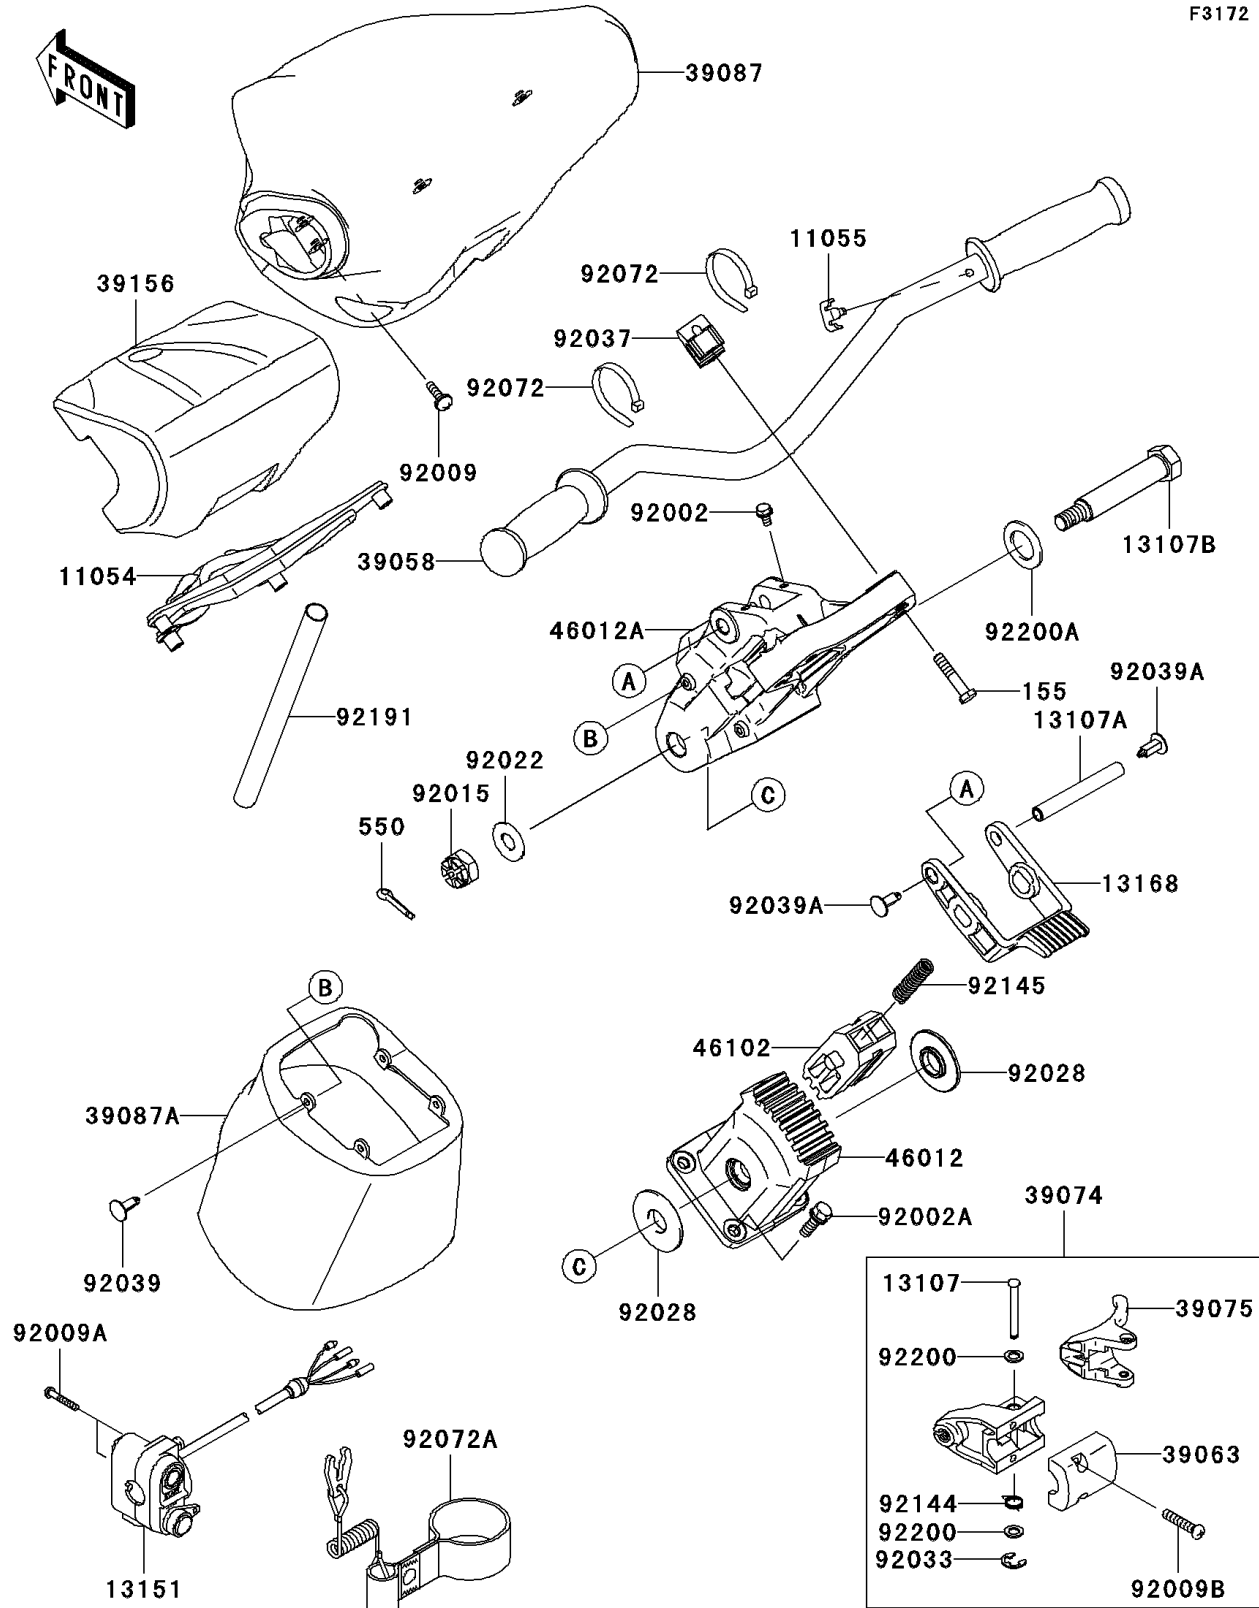

2010 Jet Ski® Ultra® 260X PARTS DIAGRAM

Handlebar

F3172

2010 Jet Ski® Ultra® 260X PARTS LIST

Handlebar

ITEM NAME	PART NUMBER	QUANTITY
BRACKET,HANDLE PAD (Ref # 11054)	11054-3710	1
BRACKET,THROTTLE LEVER (Ref # 11055)	11055-3709	1
SHAFT (Ref # 13107)	13107-3740	1
SHAFT (Ref # 13107A)	13107-3795	1
SHAFT,HANDLE HOLDER PIVOT (Ref # 13107B)	13107-3803	1
SWITCH-COMP,STOP&START (Ref # 13151)	13151-3722	1
LEVER (Ref # 13168)	13168-3754	1
HANDLE-COMP,F.BLACK (Ref # 39058)	39058-3744-6Z	1
HOUSING-CONTROL (Ref # 39063)	39063-3727	1
LEVER-ASSY-THROTTLE (Ref # 39074)	39074-3726	1
LEVER-THROTTLE (Ref # 39075)	39075-3714	1
PAD-HANDLE,F.BLACK (Ref # 39087)	39087-3735-6Z	1
PAD-HANDLE,F.BLACK (Ref # 39087A)	39087-3737-6Z	1
PAD,HANDLE (Ref # 39156)	39156-3845	1
HOLDER-HANDLE,LWR (Ref # 46012)	46012-3730	1
HOLDER-HANDLE,UPP (Ref # 46012A)	46012-3732	1
ROD,HANDLE POSITION (Ref # 46102)	46102-3733	1
BOLT,6X12 (Ref # 92002)	92002-3763	2
BOLT,8X25 (Ref # 92002A)	92002-3774	4
SCREW,6X20 (Ref # 92009)	92009-3781	4
SCREW,5X30 (Ref # 92009A)	92009-3836	2
SCREW,6X30 (Ref # 92009B)	92009-3837	2
NUT,CASTLE,14MM (Ref # 92015)	92015-3805	1
WASHER,15X34X2.0 (Ref # 92022)	92022-3738	1
BUSHING (Ref # 92028)	92028-3743	2
RING-SNAP (Ref # 92033)	92033-3723	1
CLAMP,HANDLEBAR (Ref # 92037)	92037-503	2
RIVET (Ref # 92039)	92039-3787	4
RIVET (Ref # 92039A)	92039-3788	2

2010 Jet Ski® Ultra® 260X PARTS LIST

Handlebar

ITEM NAME	PART NUMBER	QUANTITY
BAND,L=188.85 (Ref # 92072)	92072-0105	2
BAND,TETHER SWITCH (Ref # 92072A)	92072-3816	1
SPRING (Ref # 92144)	92144-3749	1
SPRING (Ref # 92145)	92145-3723	2
TUBE,22X24X200 (Ref # 92191)	92191-3792	1
WASHER (Ref # 92200)	92200-3738	2
WASHER,21X34X2 (Ref # 92200A)	92200-3802	1
BOLT-WSP-SMALL,8X50 (Ref # 155)	155R0850	4
PIN-COTTER,3X35 (Ref # 550)	550S3035	1