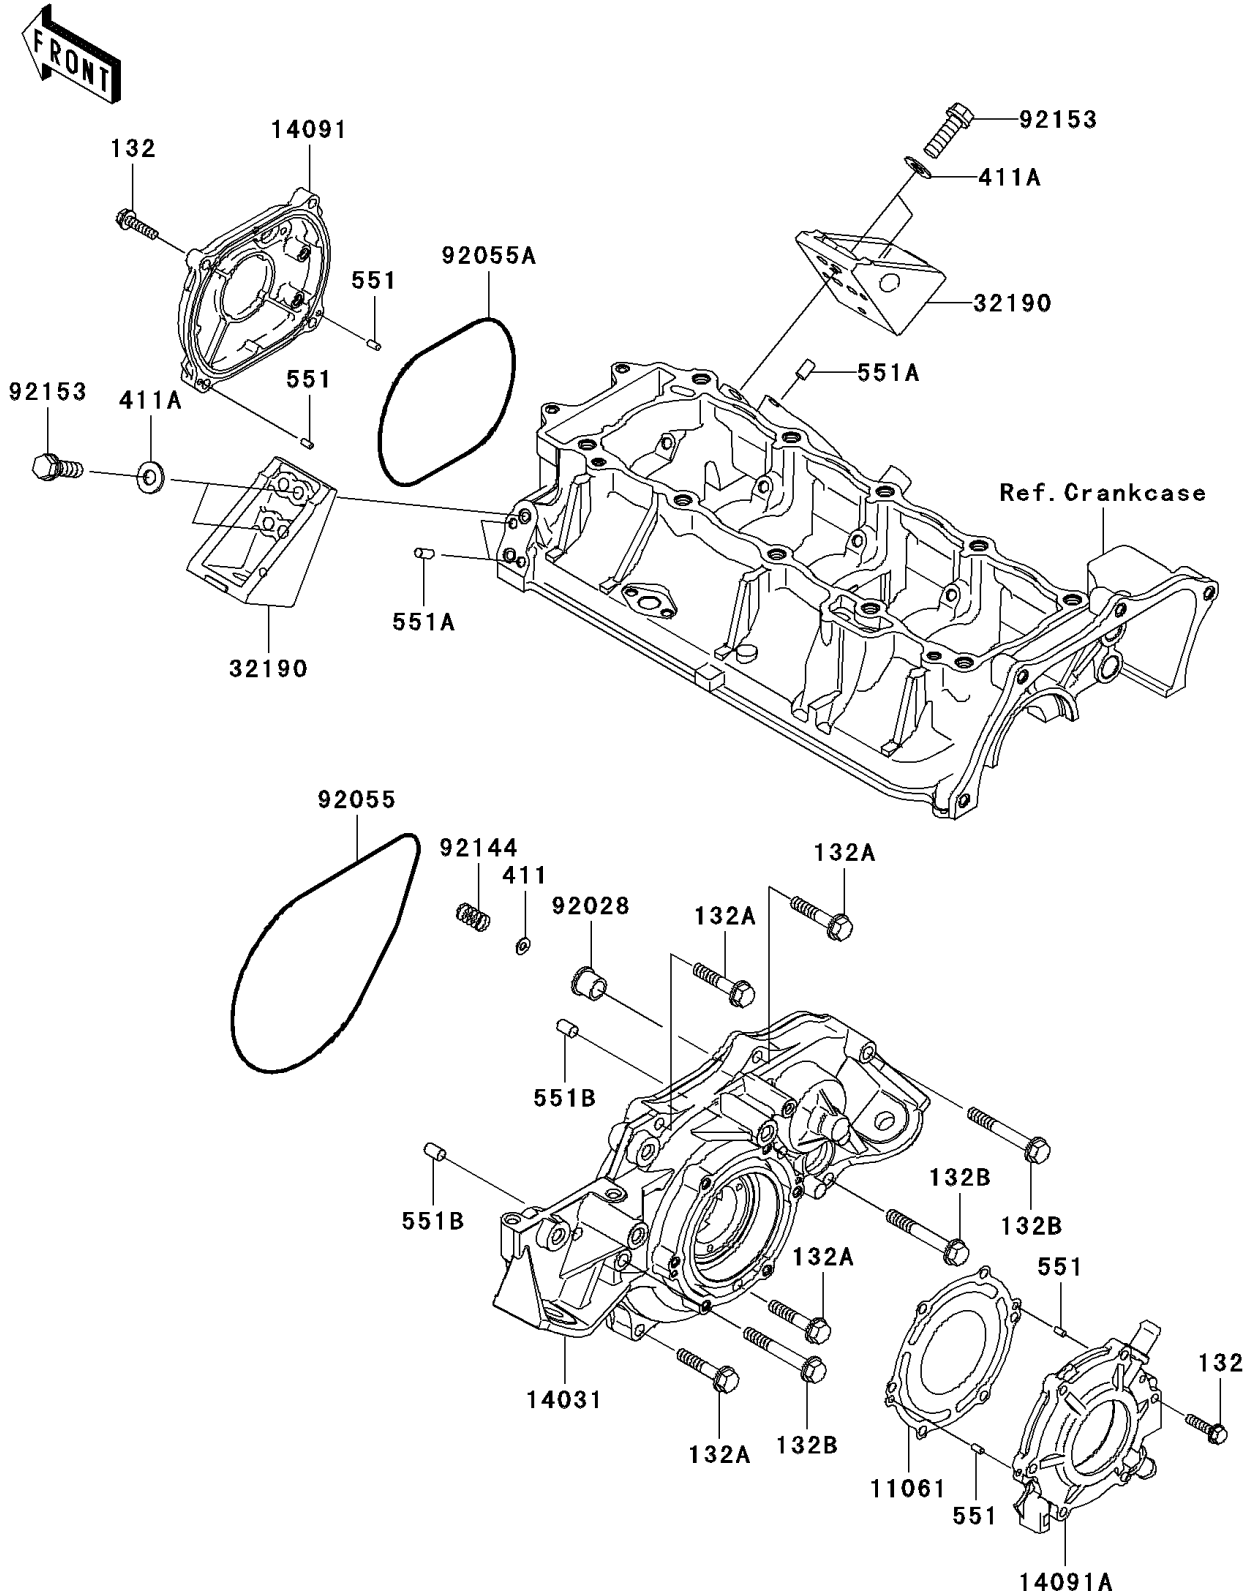

2009 Jet Ski® Ultra® 260LX PARTS DIAGRAM

Engine Cover(s)

E1431

2009 Jet Ski® Ultra® 260LX PARTS LIST

Engine Cover(s)

ITEM NAME	PART NUMBER	QUANTITY
GASKET,OUTPUT COVER (Ref # 11061)	11061-3709	1
COVER-GENERATOR (Ref # 14031)	14031-3736	1
COVER,PULS (Ref # 14091)	14091-3763	1
COVER,OUTPUT (Ref # 14091A)	14091-3793	1
BRACKET-ENGINE (Ref # 32190)	32190-3703	2
BUSHING (Ref # 92028)	92028-3718	1
RING-O,196X3 (Ref # 92055)	92055-3761	1
RING-O,120X3 (Ref # 92055A)	92055-3762	1
SPRING (Ref # 92144)	92144-3728	1
BOLT,FLANGED,8X30 (Ref # 92153)	92153-3722	4
BOLT-FLANGED-SMALL,6X25 (Ref # 132)	132BD0625	10
BOLT-FLANGED-SMALL,8X40 (Ref # 132A)	132BD0840	4
BOLT-FLANGED-SMALL,8X60 (Ref # 132B)	132BD0860	3
WASHER-PLAIN,5MM (Ref # 411)	411S0500	1
WASHER-PLAIN,8MM (Ref # 411A)	411S0800	4
PIN-DOWEL (Ref # 551)	551R0408	4
PIN-DOWEL (Ref # 551A)	551R0612	4
PIN-DOWEL (Ref # 551B)	551R0812	2