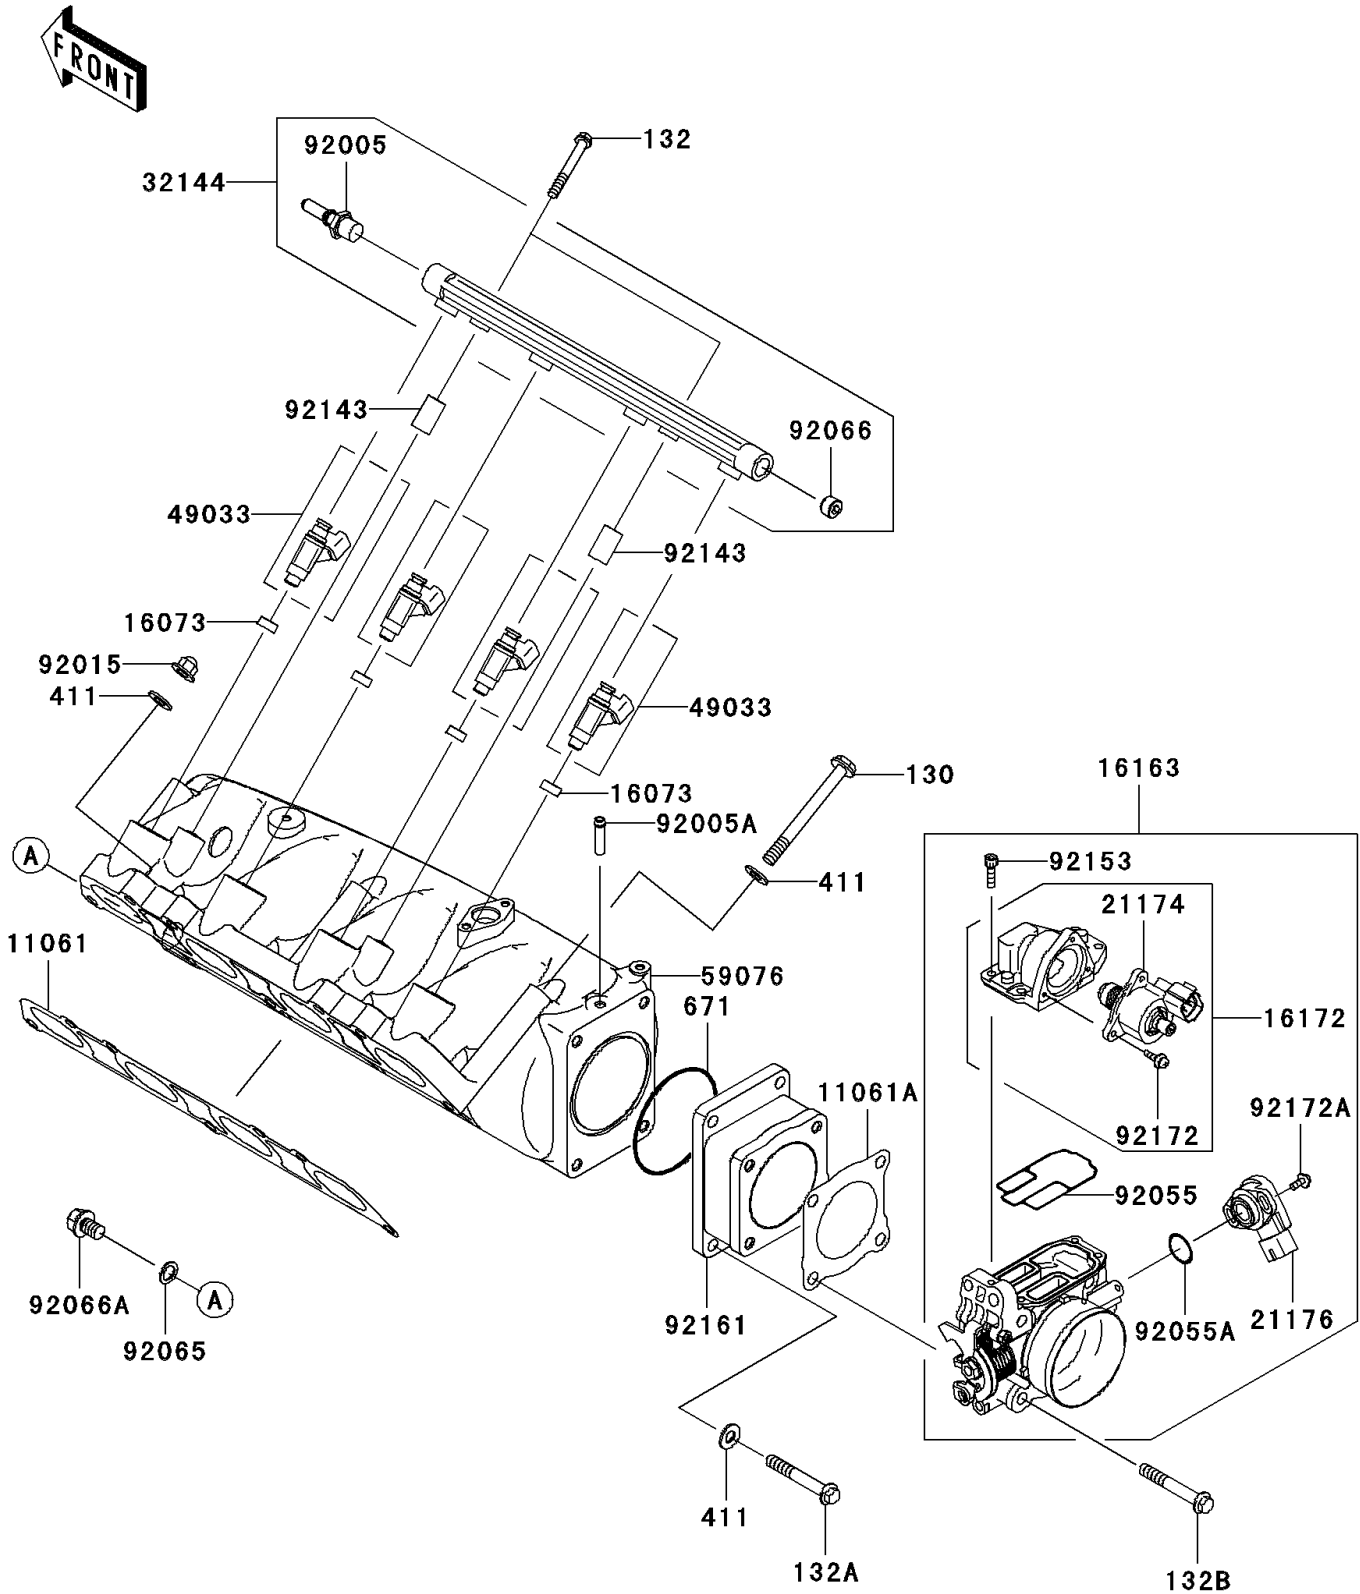

2010 Jet Ski® Ultra® 260LX PARTS DIAGRAM

Throttle

E1510

2010 Jet Ski® Ultra® 260LX PARTS LIST

Throttle

ITEM NAME	PART NUMBER	QUANTITY
GASKET,MANIFOLD (Ref # 11061)	11061-3716	1
GASKET,THROTTLE (Ref # 11061A)	11061-3738	1
INSULATOR (Ref # 16073)	16073-3707	4
THROTTLE-ASSY,AC60 (Ref # 16163)	16163-3712	1
ACTUATOR (Ref # 16172)	16172-3705	1
MOTOR-ELECTRIC,STM (Ref # 21174)	21174-3706	1
SENSOR,TPS (Ref # 21176)	21176-3762	1
PIPE-ASSY (Ref # 32144)	32144-3706	1
NOZZLE-INJECTION (Ref # 49033)	49033-3708	4
MANIFOLD-INTAKE (Ref # 59076)	59076-3735	1
FITTING (Ref # 92005)	92005-3754	1
FITTING (Ref # 92005A)	92005-3761	1
NUT,CAP,8MM (Ref # 92015)	92015-1371	4
RING-O (Ref # 92055)	92055-3773	1
RING-O (Ref # 92055A)	92055-3774	1
GASKET,10.5X16X1 (Ref # 92065)	92065-058	1
PLUG (Ref # 92066)	92066-3778	1
PLUG (Ref # 92066A)	92066-3781	1
COLLAR (Ref # 92143)	92143-3731	2
BOLT (Ref # 92153)	92153-3723	4
DAMPER (Ref # 92161)	92161-3771	1
SCREW (Ref # 92172)	92172-3710	3
SCREW (Ref # 92172A)	92172-3711	2
BOLT-FLANGED,8X120 (Ref # 130)	130CD08120	3
BOLT-FLANGED-SMALL,6X50 (Ref # 132)	132BD0650	2
BOLT-FLANGED-SMALL,8X30 (Ref # 132A)	132BD0830	4
BOLT-FLANGED-SMALL,8X55 (Ref # 132B)	132BD0855	4
WASHER-PLAIN,8MM (Ref # 411)	411S0800	11
O RING,70MM (Ref # 671)	671B2570	1