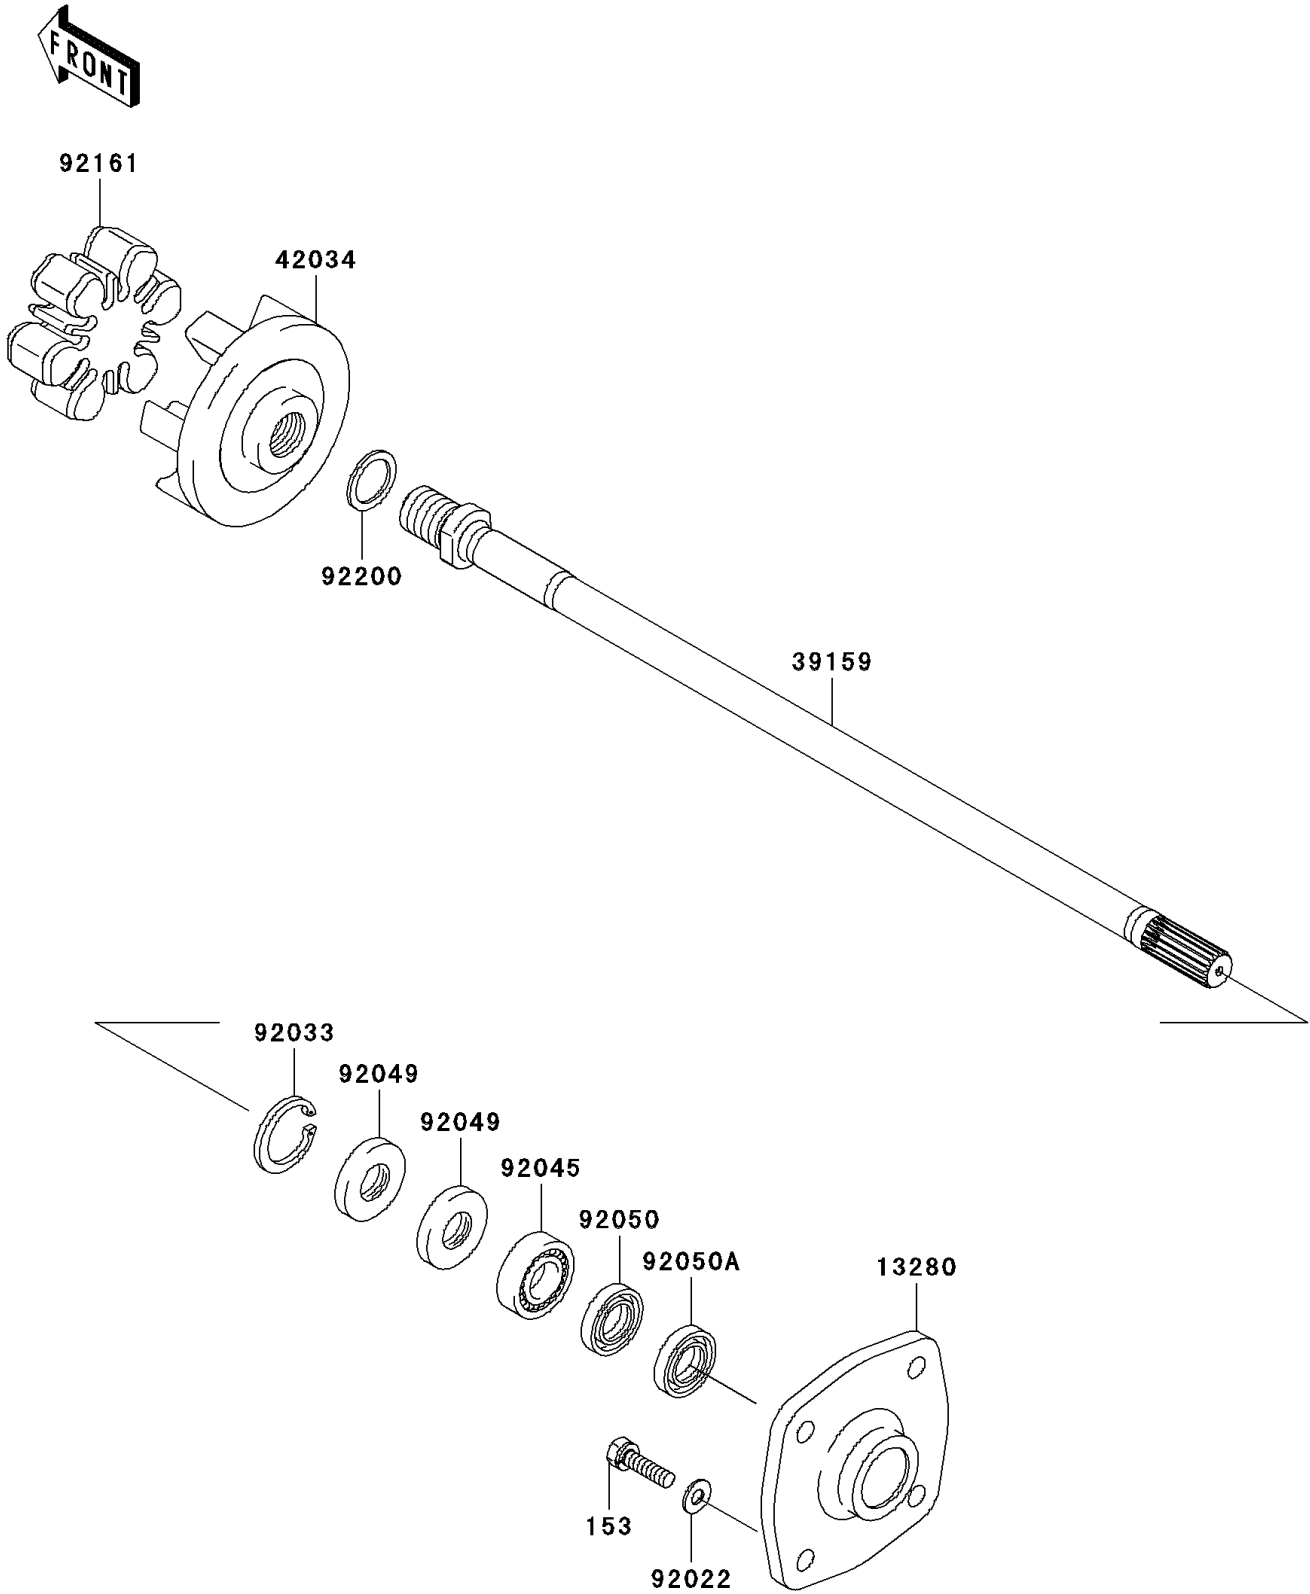

2009 Jet Ski® Ultra® 260LX PARTS DIAGRAM

Drive Shaft

E3134

2009 Jet Ski® Ultra® 260LX PARTS LIST

Drive Shaft

ITEM NAME	PART NUMBER	QUANTITY
HOLDER (Ref # 13280)	13280-3756	1
SHAFT-DRIVE (Ref # 39159)	39159-3742	1
COUPLING (Ref # 42034)	42034-3711	1
WASHER,8.2X18X1.5 (Ref # 92022)	92022-1964	4
RING-SNAP,42MM (Ref # 92033)	92033-3713	1
BEARING-BALL,60042RD (Ref # 92045)	92045-0113	1
SEAL-OIL,S620426 (Ref # 92049)	92049-3707	2
SEAL-OIL,SCY20368 (Ref # 92050)	92050-502	1
SEAL-OIL,SC20367 (Ref # 92050A)	92050-503	1
DAMPER (Ref # 92161)	92161-3783	1
WASHER,24X32X2.0 (Ref # 92200)	92200-3739	1
BOLT-WS-SMALL,8X30 (Ref # 153)	153R0830	4