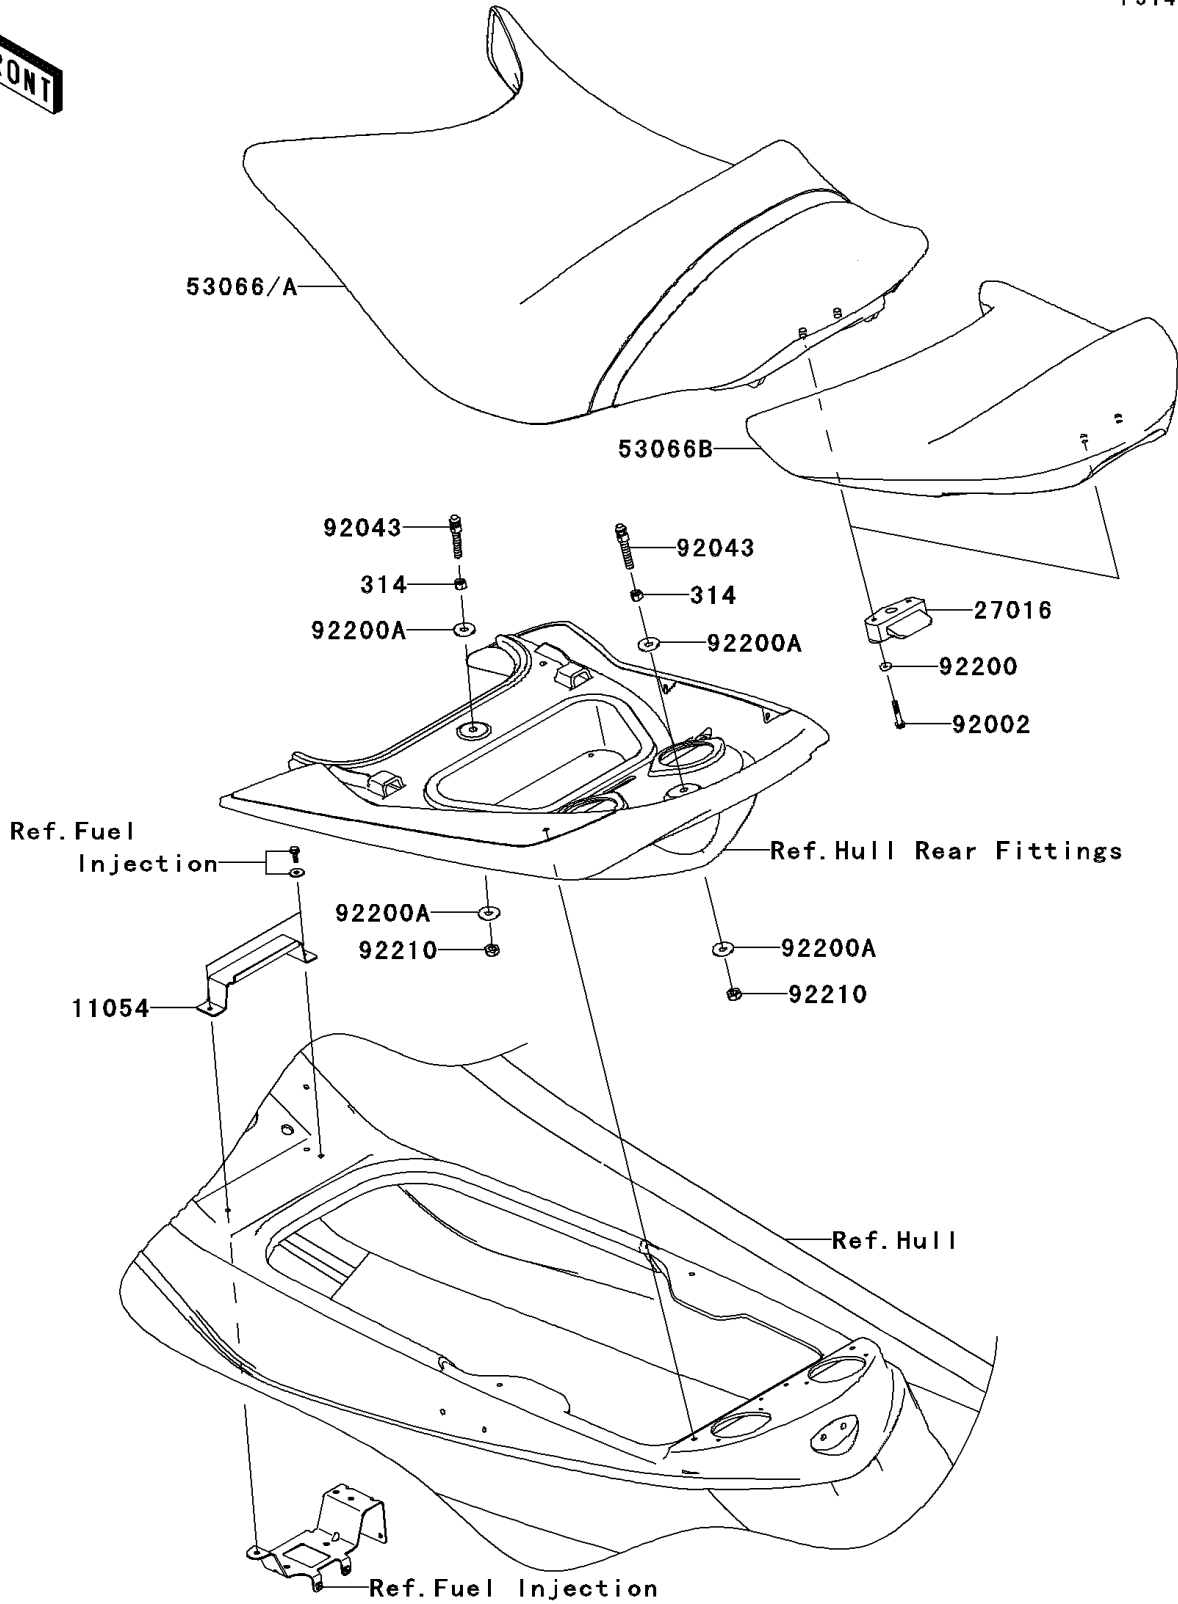

2010 Jet Ski® Ultra® 260LX PARTS DIAGRAM

Seat

F3146

2010 Jet Ski® Ultra® 260LX PARTS LIST

Seat

ITEM NAME	PART NUMBER	QUANTITY
BRACKET,FRONT SEAT (Ref # 11054)	11054-3702	1
LOCK-ASSY,SEAT,FR&RR (Ref # 27016)	27016-3758	2
SEAT-ASSY,FR,LEATHER BLK+BAND (Ref # 53066)	53066-3719-12Y	1
SEAT-ASSY,RR,P.SILVER (Ref # 53066B)	53066-3720-12N	1
BOLT,6X40 (Ref # 92002)	92002-3716	4
PIN (Ref # 92043)	92043-3763	2
WASHER,6.5X16X2.0 (Ref # 92200)	92200-1543	4
WASHER (Ref # 92200A)	92200-3762	4
NUT,LOCK,10MM (Ref # 92210)	92210-3792	2
NUT-HEX-FINE,10MM (Ref # 314)	314R1000	2