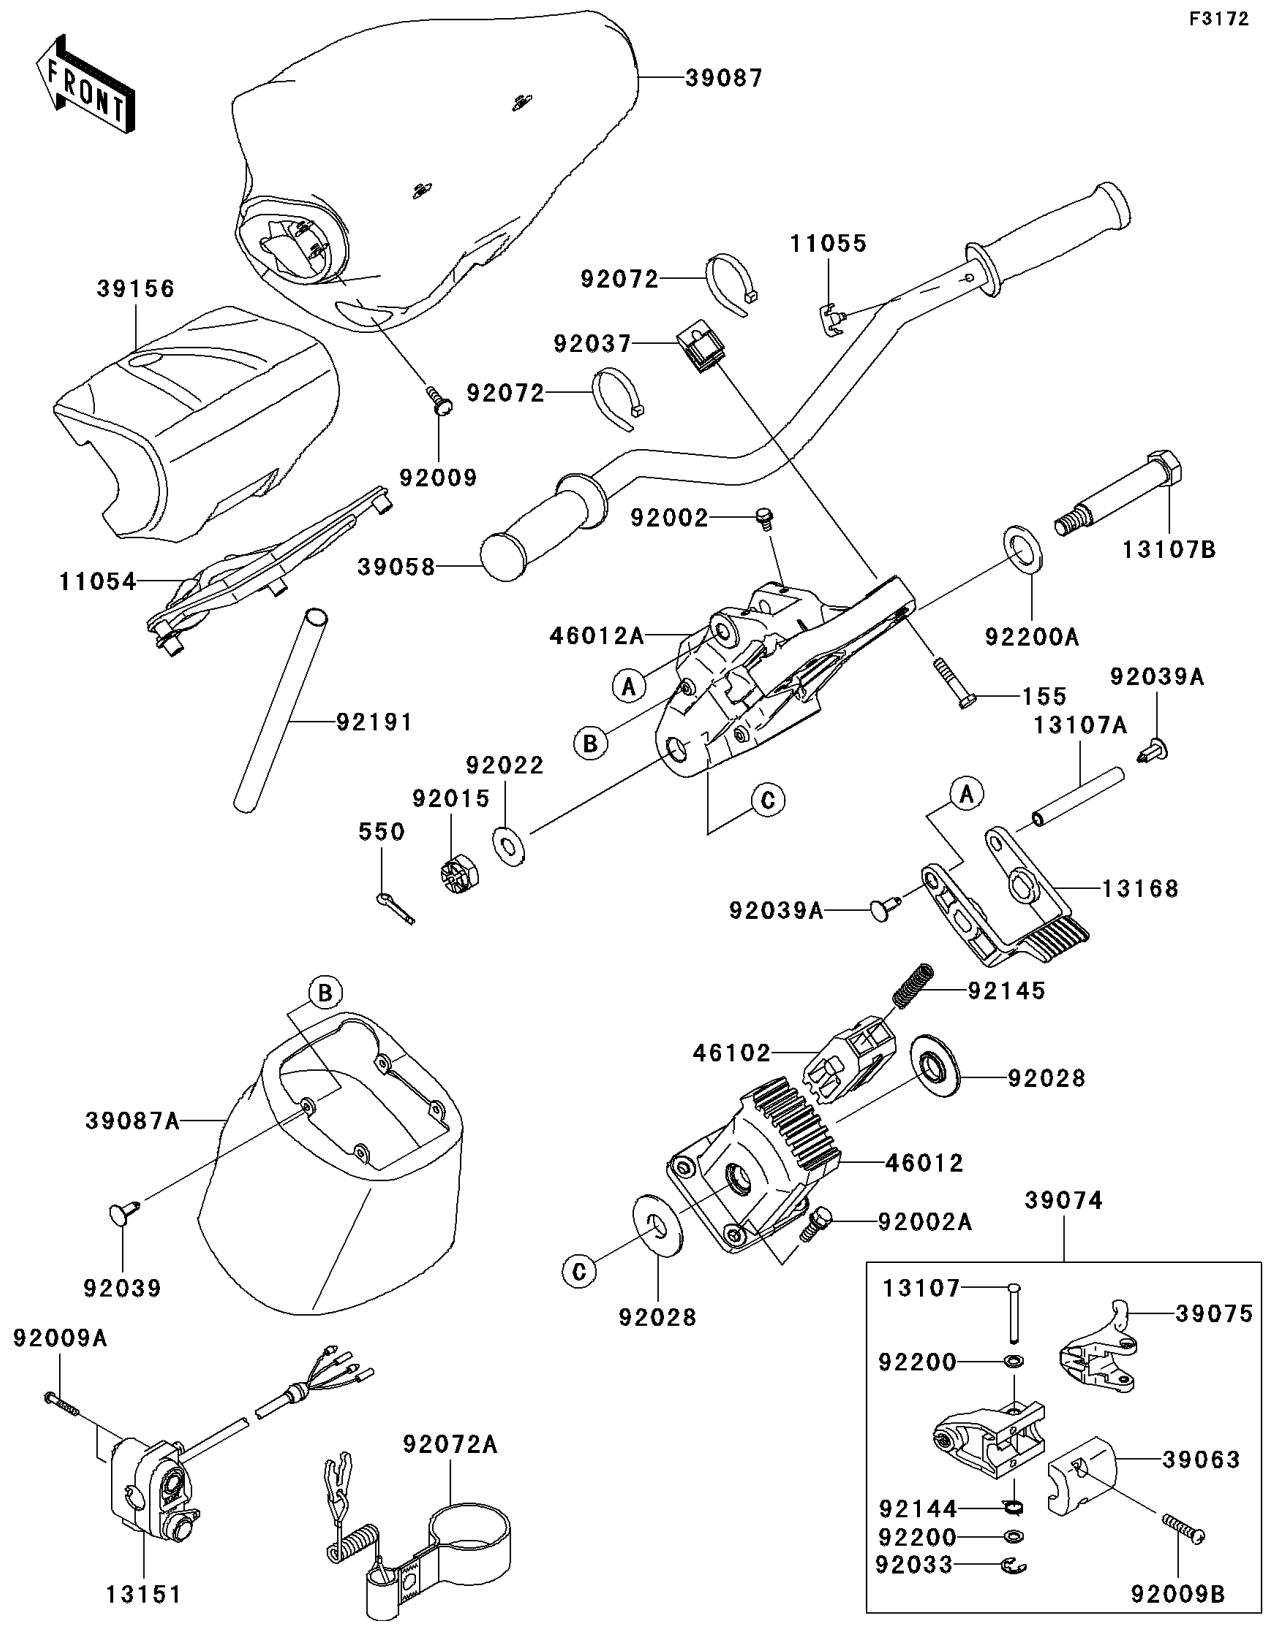

# 2010 Jet Ski® Ultra® 260LX PARTS DIAGRAM

Handlebar

F3172

## 2010 Jet Ski® Ultra® 260LX PARTS LIST

### Handlebar

ITEM NAME	PART NUMBER	QUANTITY
BRACKET,HANDLE PAD (Ref # 11054)	11054-3710	1
BRACKET,THROTTLE LEVER (Ref # 11055)	11055-3709	1
SHAFT (Ref # 13107)	13107-3740	1
SHAFT (Ref # 13107A)	13107-3795	1
SHAFT,HANDLE HOLDER PIVOT (Ref # 13107B)	13107-3803	1
SWITCH-COMP,STOP&START (Ref # 13151)	13151-3722	1
LEVER (Ref # 13168)	13168-3754	1
HANDLE-COMP,F.BLACK (Ref # 39058)	39058-3744-6Z	1
HOUSING-CONTROL (Ref # 39063)	39063-3727	1
LEVER-ASSY-THROTTLE (Ref # 39074)	39074-3726	1
LEVER-THROTTLE (Ref # 39075)	39075-3714	1
PAD-HANDLE,F.BLACK (Ref # 39087)	39087-3735-6Z	1
PAD-HANDLE,F.BLACK (Ref # 39087A)	39087-3737-6Z	1
PAD,HANDLE (Ref # 39156)	39156-3845	1
HOLDER-HANDLE,LWR (Ref # 46012)	46012-3730	1
HOLDER-HANDLE,UPP (Ref # 46012A)	46012-3732	1
ROD,HANDLE POSITION (Ref # 46102)	46102-3733	1
BOLT,6X12 (Ref # 92002)	92002-3763	2
BOLT,8X25 (Ref # 92002A)	92002-3774	4
SCREW,6X20 (Ref # 92009)	92009-3781	4
SCREW,5X30 (Ref # 92009A)	92009-3836	2
SCREW,6X30 (Ref # 92009B)	92009-3837	2
NUT,CASTLE,14MM (Ref # 92015)	92015-3805	1
WASHER,15X34X2.0 (Ref # 92022)	92022-3738	1
BUSHING (Ref # 92028)	92028-3743	2
RING-SNAP (Ref # 92033)	92033-3723	1
CLAMP,HANDLEBAR (Ref # 92037)	92037-503	2
RIVET (Ref # 92039)	92039-3787	4
RIVET (Ref # 92039A)	92039-3788	2

### Handlebar

ITEM NAME	PART NUMBER	QUANTITY
BAND,L=188.85 (Ref # 92072)	92072-0105	2
BAND,TETHER SWITCH (Ref # 92072A)	92072-3816	1
SPRING (Ref # 92144)	92144-3749	1
SPRING (Ref # 92145)	92145-3723	2
TUBE,22X24X200 (Ref # 92191)	92191-3792	1
WASHER (Ref # 92200)	92200-3738	2
WASHER,21X34X2 (Ref # 92200A)	92200-3802	1
BOLT-WSP-SMALL,8X50 (Ref # 155)	155R0850	4
PIN-COTTER,3X35 (Ref # 550)	550S3035	1