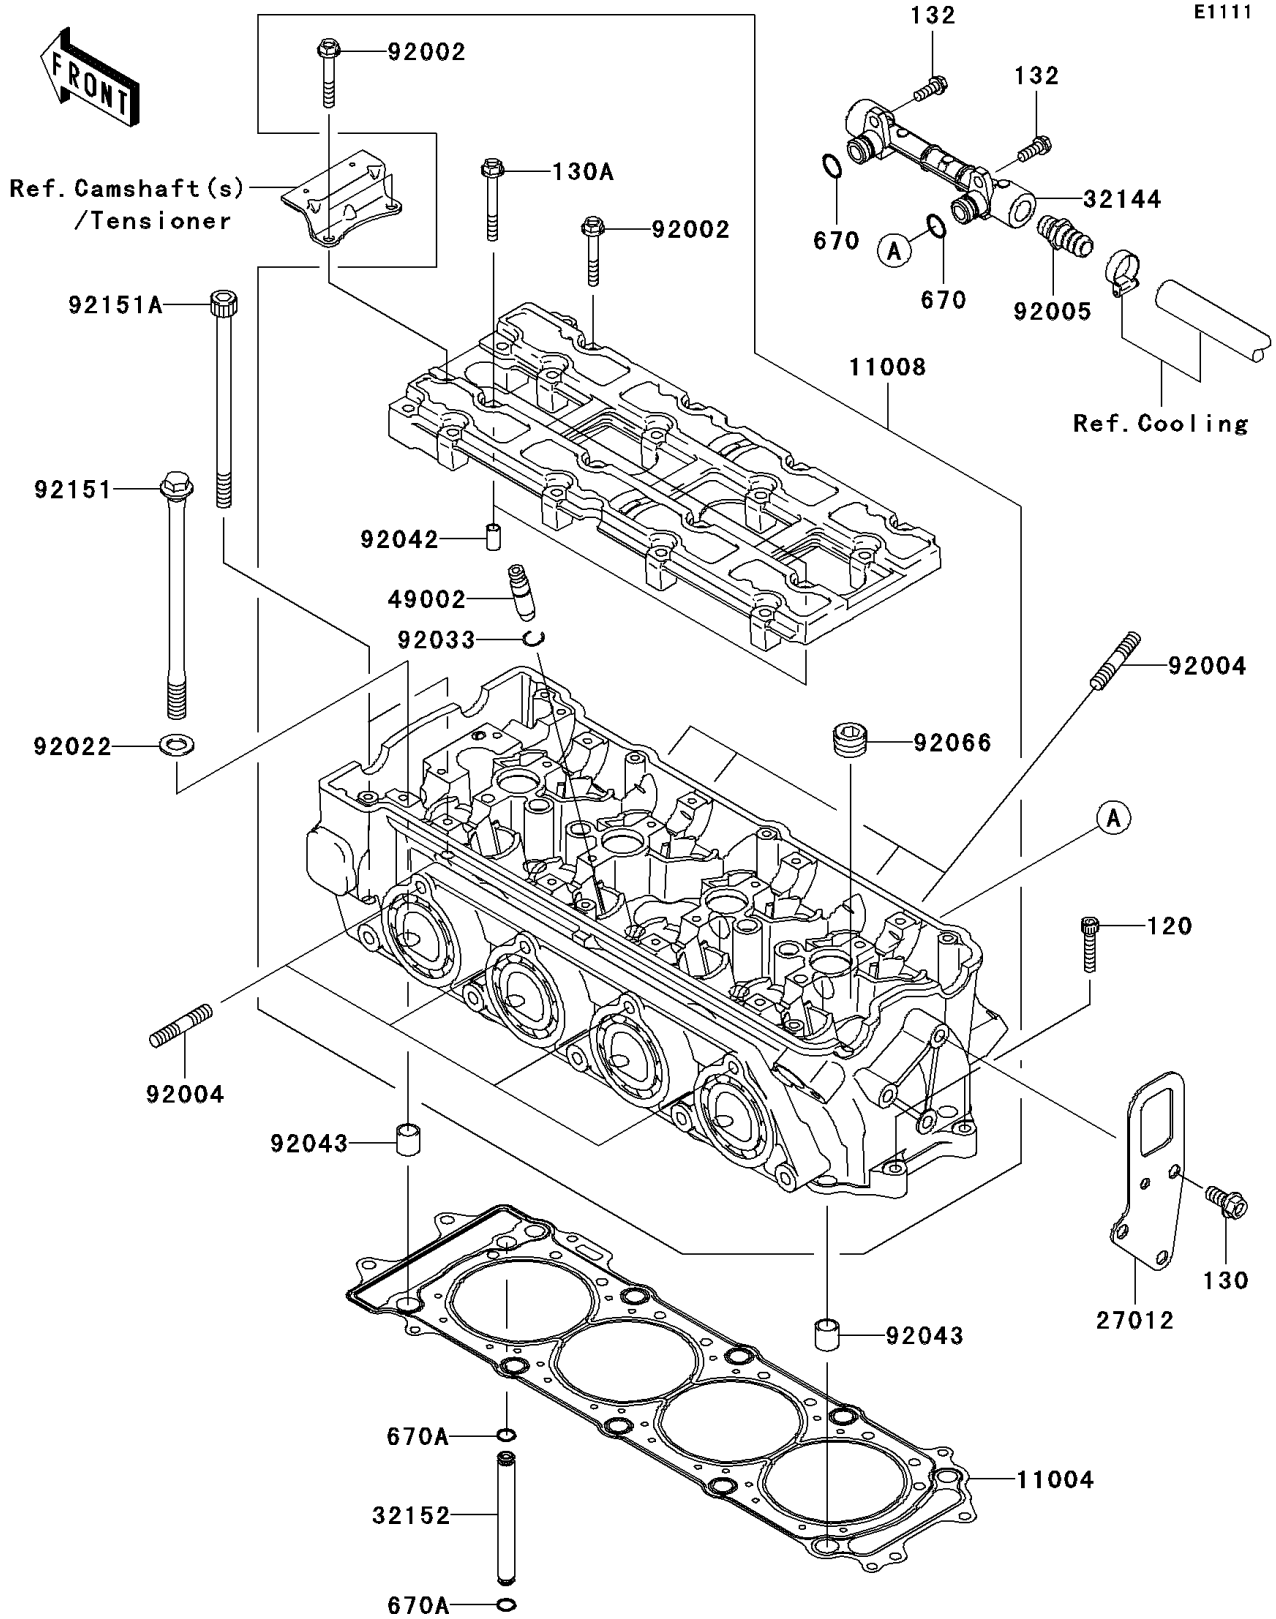

2011 JET SKI® Ultra® LX PARTS DIAGRAM

Cylinder Head

2011 JET SKI® Ultra® LX PARTS LIST

Cylinder Head

ITEM NAME	PART NUMBER	QUANTITY
GASKET-HEAD (Ref # 11004)	11004-3721	1
HEAD-COMP-CYLINDER (Ref # 11008)	11008-3709	1
HOOK,ENGINE,RR (Ref # 27012)	27012-3856	1
PIPE-ASSY (Ref # 32144)	32144-3709	1
PIPE,OIL (Ref # 32152)	32152-1544	1
GUIDE-VALVE (Ref # 49002)	49002-1140	AR
BOLT,6X40 (Ref # 92002)	92002-1756	18
STUD,8X30 (Ref # 92004)	92004-3743	8
FITTING (Ref # 92005)	92005-3714	1
WASHER,11.5X20.5X1.6 (Ref # 92022)	92022-1720	10
RING-SNAP (Ref # 92033)	92033-1247	16
PIN,DOWEL,6.3X8X14 (Ref # 92042)	92042-007	2
PIN,14X14 (Ref # 92043)	92043-1593	2
PLUG,PT1/2X12.5 (Ref # 92066)	92066-0002	5
BOLT,11X168 (Ref # 92151)	92151-1513	10
BOLT,SOCKET,7X120 (Ref # 92151A)	92151-1804	2
BOLT-SOCKET,6X30 (Ref # 120)	120CD0630	2
BOLT-FLANGED,8X18 (Ref # 130)	130BD0818	3
BOLT-FLANGED,6X50 (Ref # 130A)	130CD0650	2
BOLT-FLANGED-SMALL,6X16 (Ref # 132)	132BD0616	2
O RING,12MM (Ref # 670)	670B2012	2
O RING,7MM (Ref # 670A)	670D1507	2