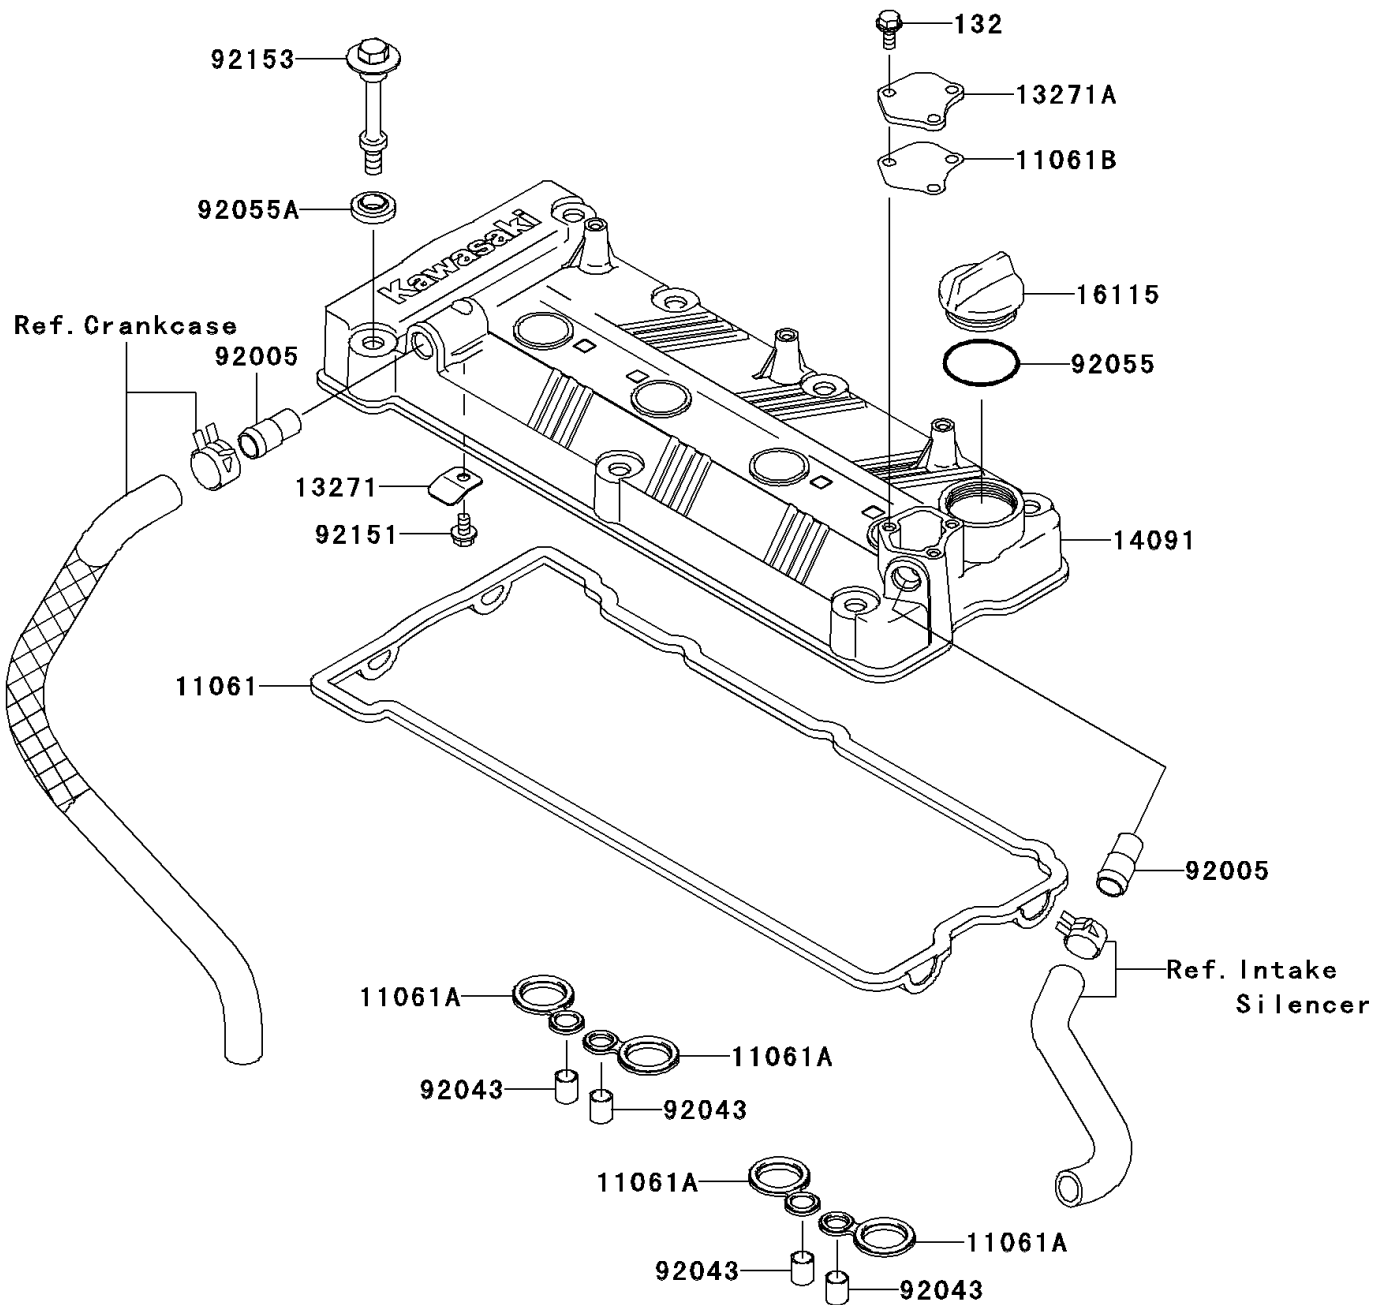

2011 Ultra LX PARTS DIAGRAM

Cylinder Head Cover

E1112

2011 Ultra LX PARTS LIST

Cylinder Head Cover

ITEM NAME	PART NUMBER	QUANTITY
GASKET,HEAD COVER (Ref # 11061)	11061-0090	1
GASKET,SPARK PLUG HOLE (Ref # 11061A)	11061-0105	4
GASKET,PLATE (Ref # 11061B)	11061-3728	1
PLATE (Ref # 13271)	13271-3851	1
PLATE (Ref # 13271A)	13271-3898	1
COVER,HEAD (Ref # 14091)	14091-3822	1
CAP-OIL FILLER (Ref # 16115)	16115-1064	1
FITTING (Ref # 92005)	92005-3741	2
PIN,10.1X12X14 (Ref # 92043)	92043-4009	4
RING-O,38X1.9 (Ref # 92055)	92055-1295	1
RING-O,HEAD COVER BOLT (Ref # 92055A)	92055-1352	7
BOLT,FLANGED,6X10 (Ref # 92151)	92151-1822	1
BOLT,HEAD COVER (Ref # 92153)	92153-3706	7
BOLT-FLANGED-SMALL,6X14 (Ref # 132)	132BD0614	3