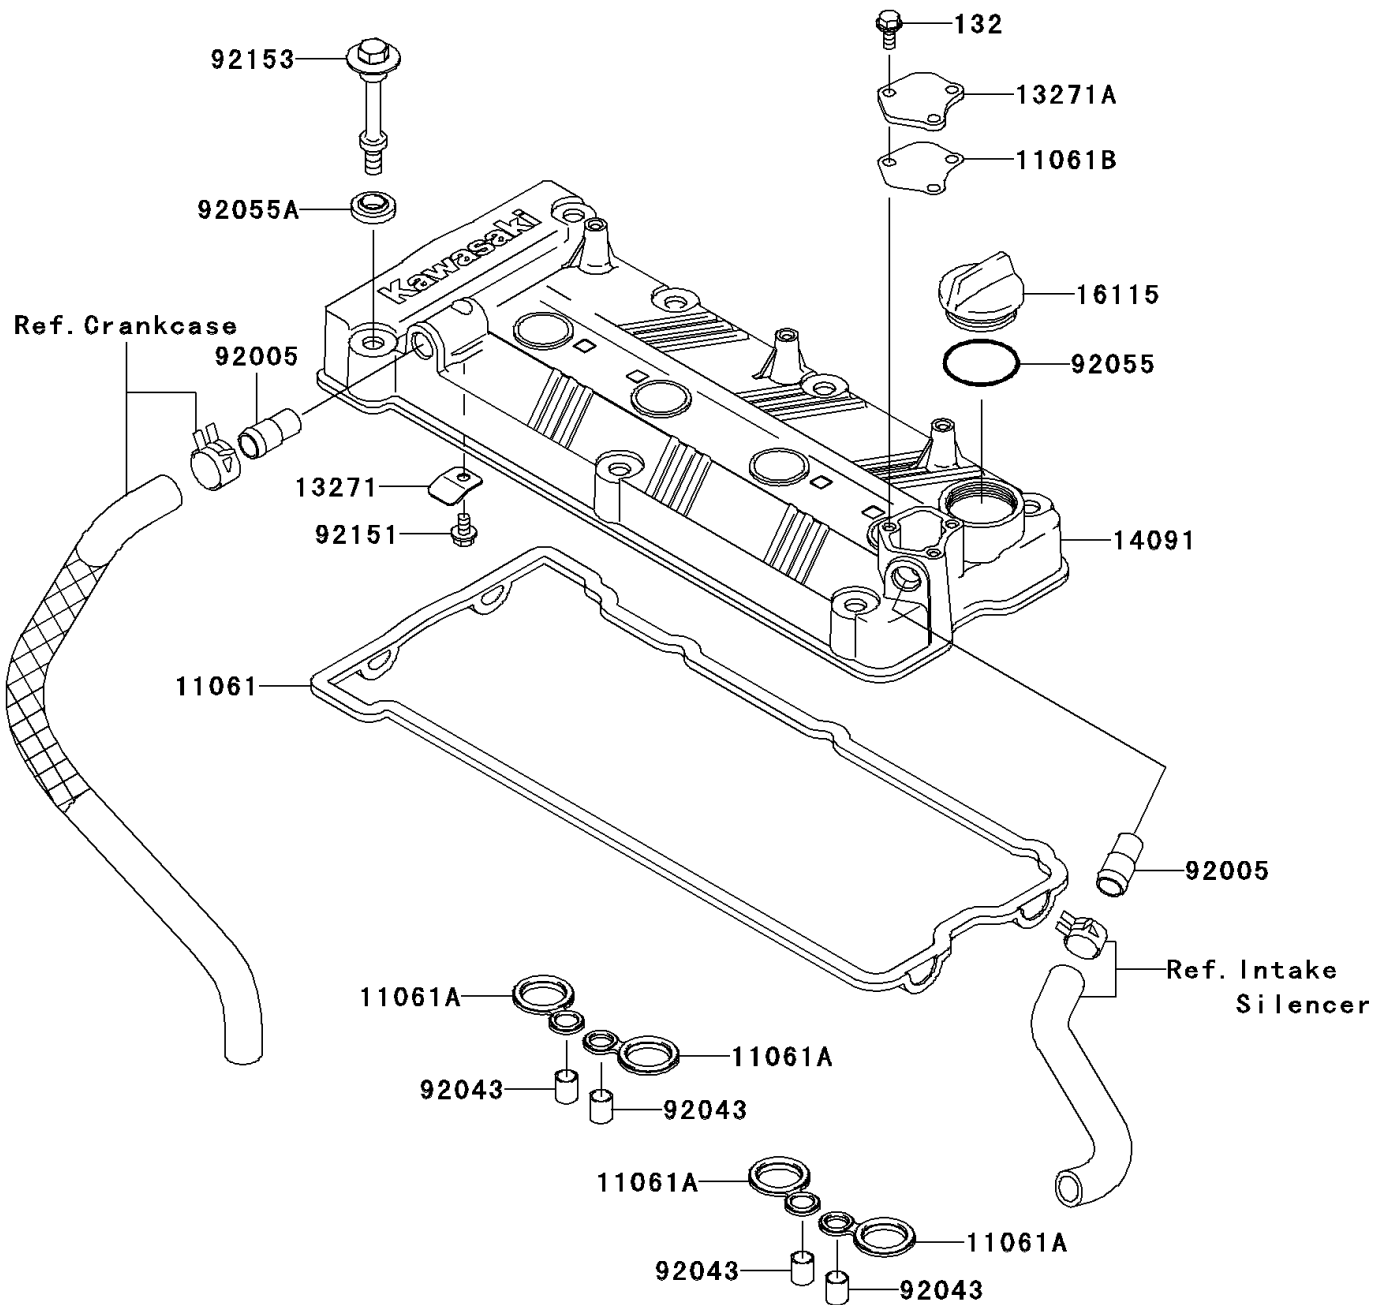

# 2011 JET SKI® Ultra® LX PARTS DIAGRAM

Cylinder Head Cover

E1112

## 2011 JET SKI® Ultra® LX PARTS LIST

### Cylinder Head Cover

ITEM NAME	PART NUMBER	QUANTITY
GASKET,HEAD COVER (Ref # 11061)	11061-0090	1
GASKET,SPARK PLUG HOLE (Ref # 11061A)	11061-0105	4
GASKET,PLATE (Ref # 11061B)	11061-3728	1
PLATE (Ref # 13271)	13271-3851	1
PLATE (Ref # 13271A)	13271-3898	1
COVER,HEAD (Ref # 14091)	14091-3822	1
CAP-OIL FILLER (Ref # 16115)	16115-1064	1
FITTING (Ref # 92005)	92005-3741	2
PIN,10.1X12X14 (Ref # 92043)	92043-4009	4
RING-O,38X1.9 (Ref # 92055)	92055-1295	1
RING-O,HEAD COVER BOLT (Ref # 92055A)	92055-1352	7
BOLT,FLANGED,6X10 (Ref # 92151)	92151-1822	1
BOLT,HEAD COVER (Ref # 92153)	92153-3706	7
BOLT-FLANGED-SMALL,6X14 (Ref # 132)	132BD0614	3