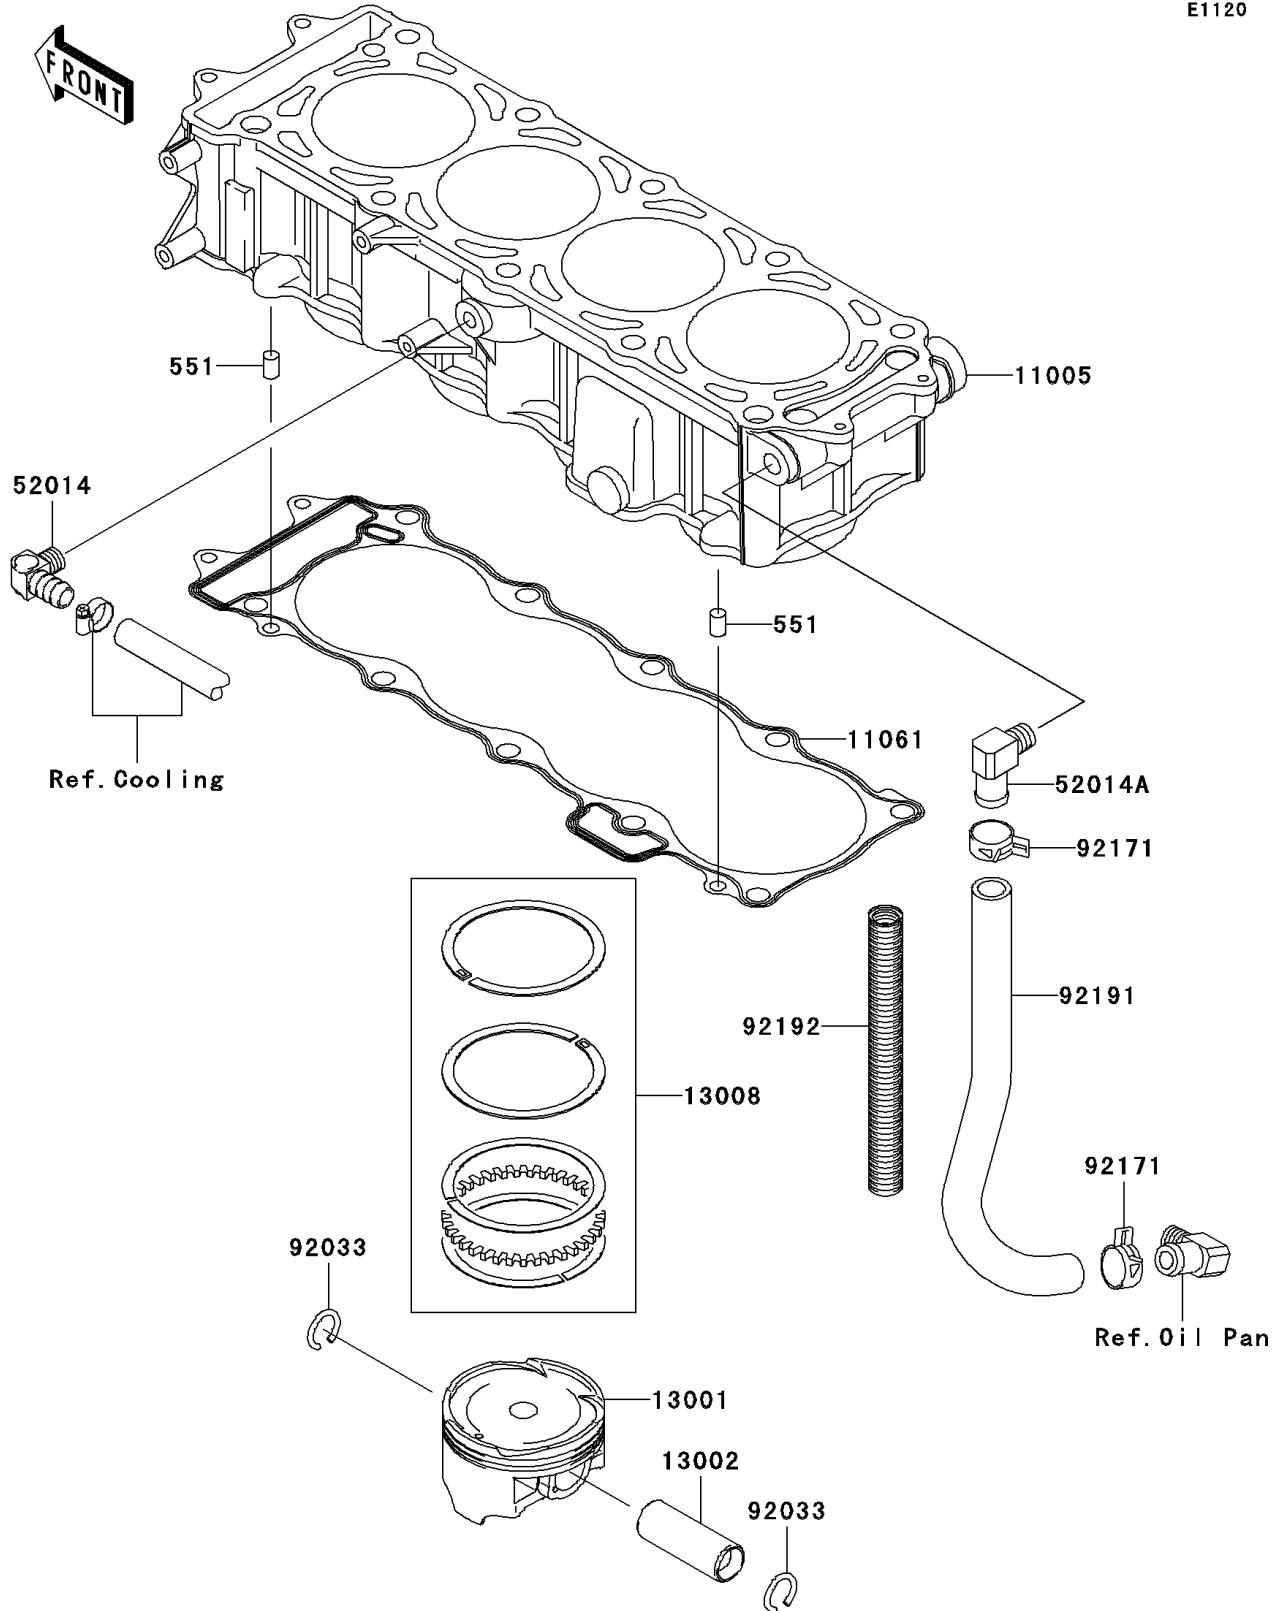

2011 Ultra LX PARTS DIAGRAM

Cylinder/Piston(s)

E1120

2011 Ultra LX PARTS LIST

Cylinder/Piston(s)

ITEM NAME	PART NUMBER	QUANTITY
CYLINDER-ENGINE (Ref # 11005)	11005-3768	1
GASKET,CYLINDER BASE (Ref # 11061)	11061-3708	1
PISTON-ENGINE (Ref # 13001)	13001-3737	4
PIN-PISTON (Ref # 13002)	13002-3709	4
RING-SET-PISTON (Ref # 13008)	13008-1196	4
ELBOW (Ref # 52014)	52014-3711	1
ELBOW (Ref # 52014A)	52014-3717	1
RING-SNAP (Ref # 92033)	92033-1188	8
CLAMP,TUBE (Ref # 92171)	92171-3710	2
TUBE,BREATHER (Ref # 92191)	92191-3983	1
TUBE,19.5X23.8X170 (Ref # 92192)	92192-3702	1
PIN-DOWEL (Ref # 551)	551R0812	2