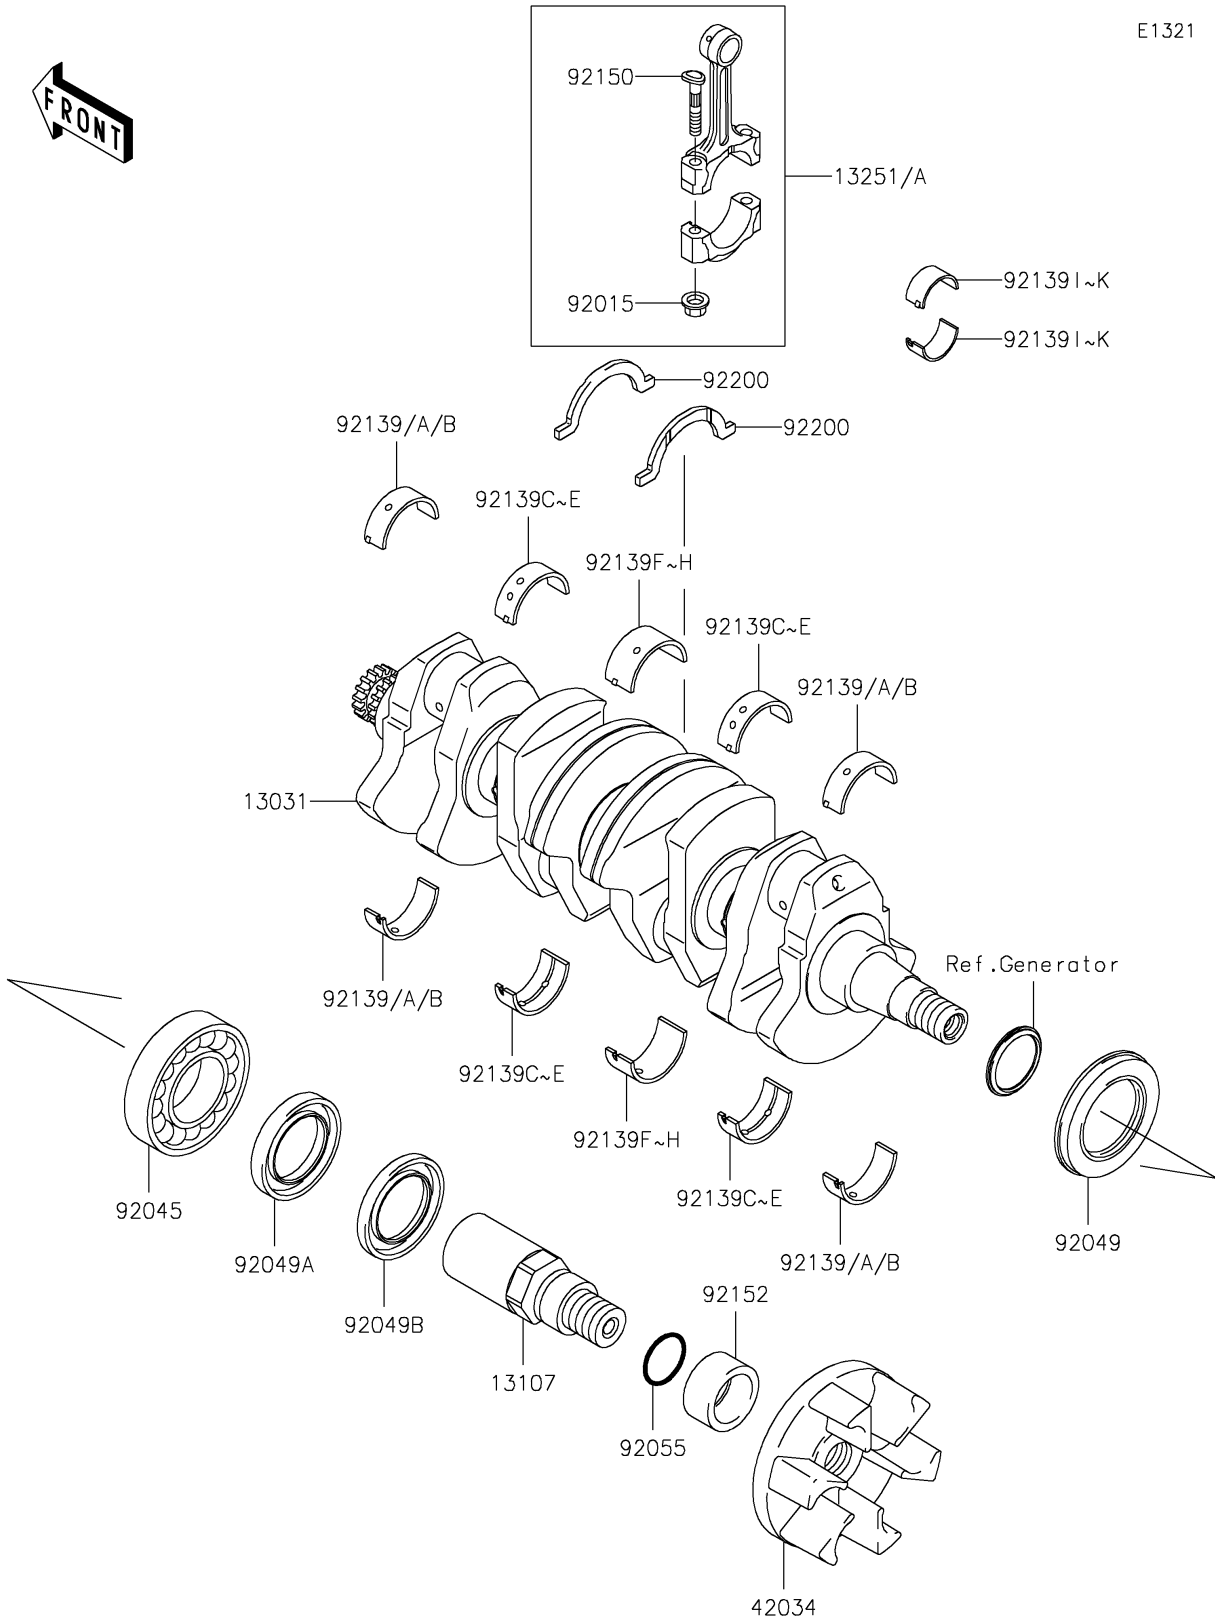

2011 Ultra LX PARTS DIAGRAM

Crankshaft

E1321

2011 Ultra LX PARTS LIST

Crankshaft

ITEM NAME	PART NUMBER	QUANTITY
CRANKSHAFT-COMP (Ref # 13031)	13031-3742	1
SHAFT (Ref # 13107)	13107-3785	1
ROD-ASSY-CONNECTING,I (Ref # 13251)	13251-3702-II	4
ROD-ASSY-CONNECTING,J (Ref # 13251A)	13251-3702-JJ	4
COUPLING (Ref # 42034)	42034-3711	1
NUT,CONNECTING ROD (Ref # 92015)	92015-1559	8
BEARING-BALL,6208ZZ AS2S (Ref # 92045)	92045-3739	1
SEAL-OIL,SD347626LHS (Ref # 92049)	92049-3736	1
SEAL-OIL,FPJ740628.5ZS (Ref # 92049A)	92049-3737	1
SEAL-OIL,S40626NS (Ref # 92049B)	92049-3738	1
RING-O,27.7X2.4 (Ref # 92055)	92055-091	1
BUSH,CRANK,#1,BLU,NA MODEL (Ref # 92139)	92139-0942	4
BUSH,CRANK,#1,BLK,NA MODEL (Ref # 92139A)	92139-0943	AR
BUSH,CRANK,#1,BRN,NA MODEL (Ref # 92139B)	92139-0944	AR
BUSH,CRANK,#2,BLU,NA MODEL (Ref # 92139C)	92139-0945	4
BUSH,CRANK,#2,BLK,NA MODEL (Ref # 92139D)	92139-0946	AR
BUSH,CRANK,#2,BRN,NA MODEL (Ref # 92139E)	92139-0947	AR
BUSH,CRANK,#3,BLU,NA MODEL (Ref # 92139F)	92139-0948	2
BUSH,CRANK,#3,BLK,NA MODEL (Ref # 92139G)	92139-0949	AR
BUSH,CRANK,#3,BRN,NA MODEL (Ref # 92139H)	92139-0950	AR
BUSHING,CONNECTING ROD,BLUE (Ref # 92139I)	92139-3708	8
BUSHING,CONNECTING ROD,BLACK (Ref # 92139J)	92139-3709	AR
BUSHING,CONNECTING ROD,BROWN (Ref # 92139K)	92139-3710	AR
BOLT,CONNECTING ROD,9MM (Ref # 92150)	92150-1362	8
COLLAR,OUTPUT RR,L=19.5 (Ref # 92152)	92152-3733	1
WASHER (Ref # 92200)	92200-3789	2