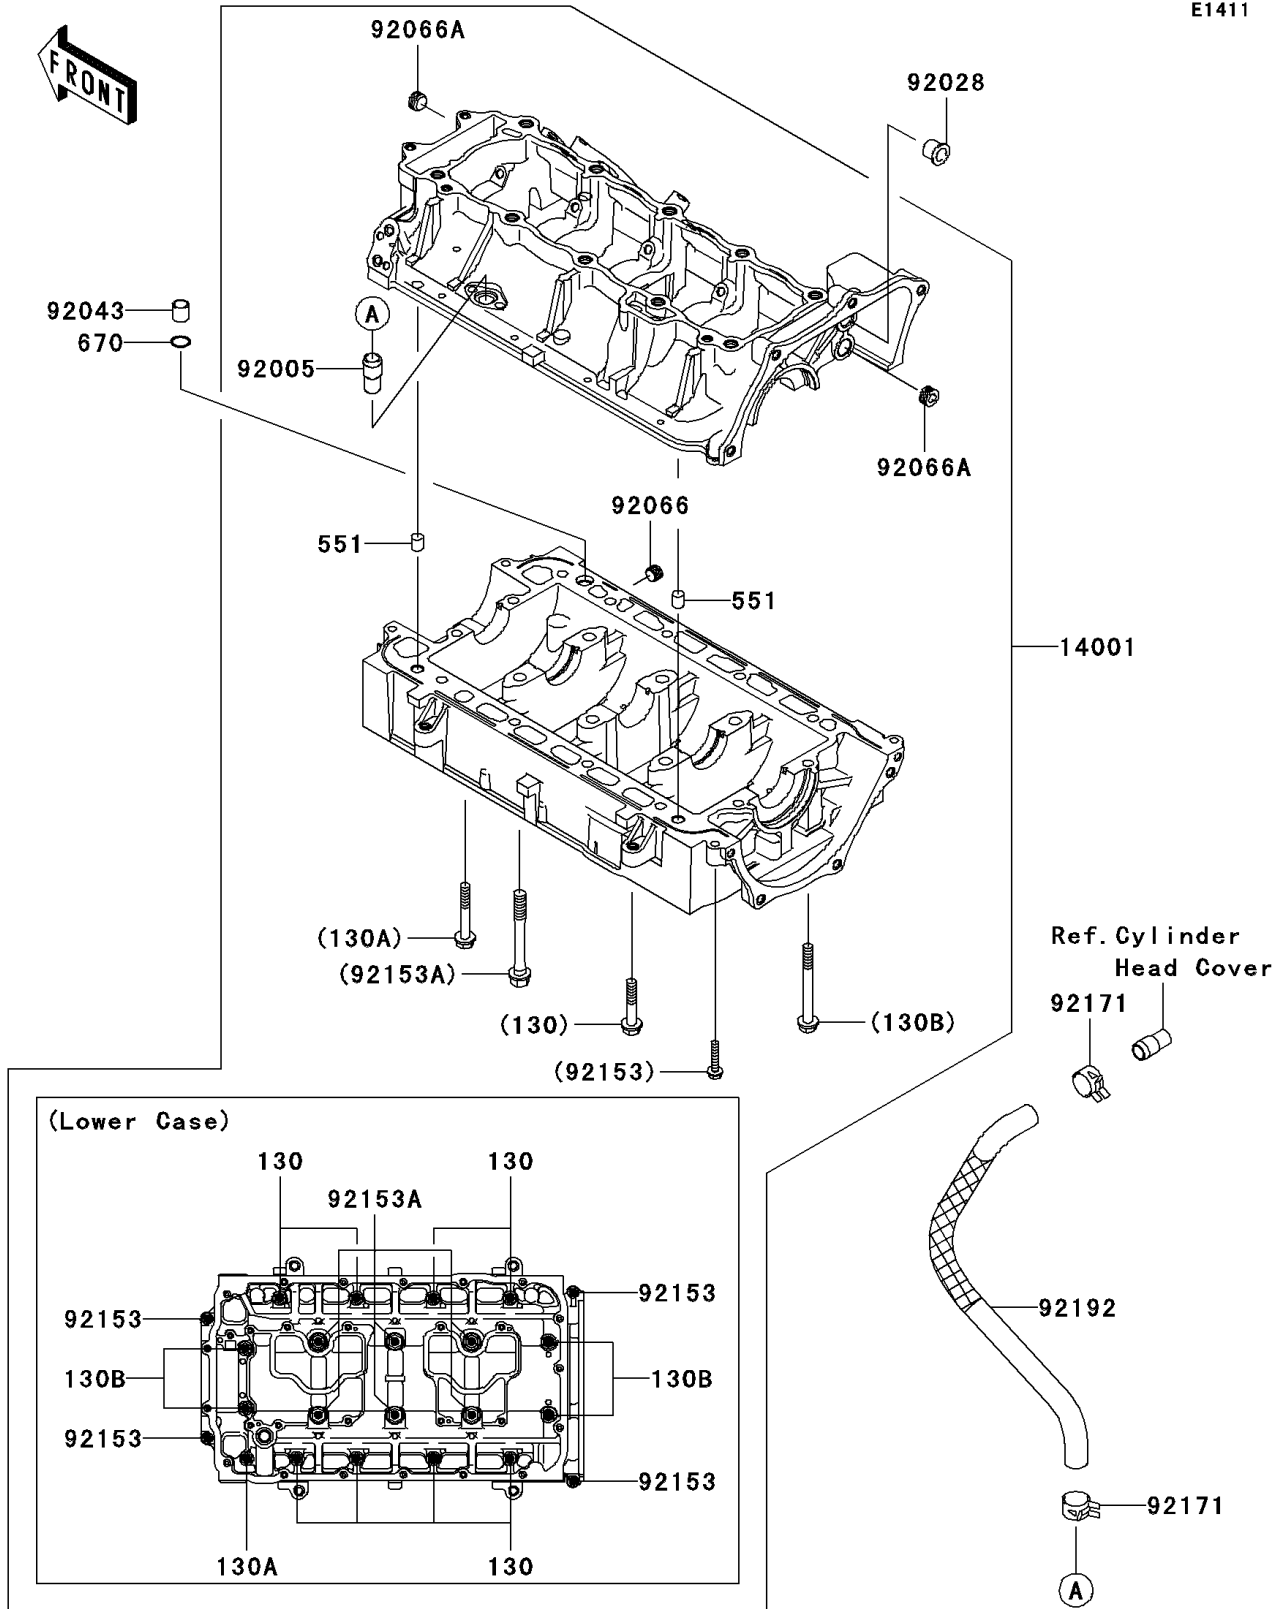

2011 Ultra LX PARTS DIAGRAM

Crankcase

E1411

2011 Ultra LX PARTS LIST

Crankcase

ITEM NAME	PART NUMBER	QUANTITY
SET-CRANKCASE (Ref # 14001)	14001-3747	1
FITTING (Ref # 92005)	92005-3741	1
BUSHING (Ref # 92028)	92028-3718	1
PIN,11.5X14X14 (Ref # 92043)	92043-1279	1
PLUG (Ref # 92066)	92066-3778	1
PLUG (Ref # 92066A)	92066-3782	2
BOLT,6X30 (Ref # 92153)	92153-3707	4
BOLT,10X85 (Ref # 92153A)	92153-3711	6
CLAMP,TUBE (Ref # 92171)	92171-3710	2
TUBE,HEAD-CRANKCASE (Ref # 92192)	92192-3829	1
BOLT-FLANGED,8X45 (Ref # 130)	130CD0845	8
BOLT-FLANGED,8X55 (Ref # 130A)	130CD0855	1
BOLT-FLANGED,8X85 (Ref # 130B)	130CD0885	4
PIN-DOWEL (Ref # 551)	551R1012	2
O RING,14MM (Ref # 670)	670D2014	1