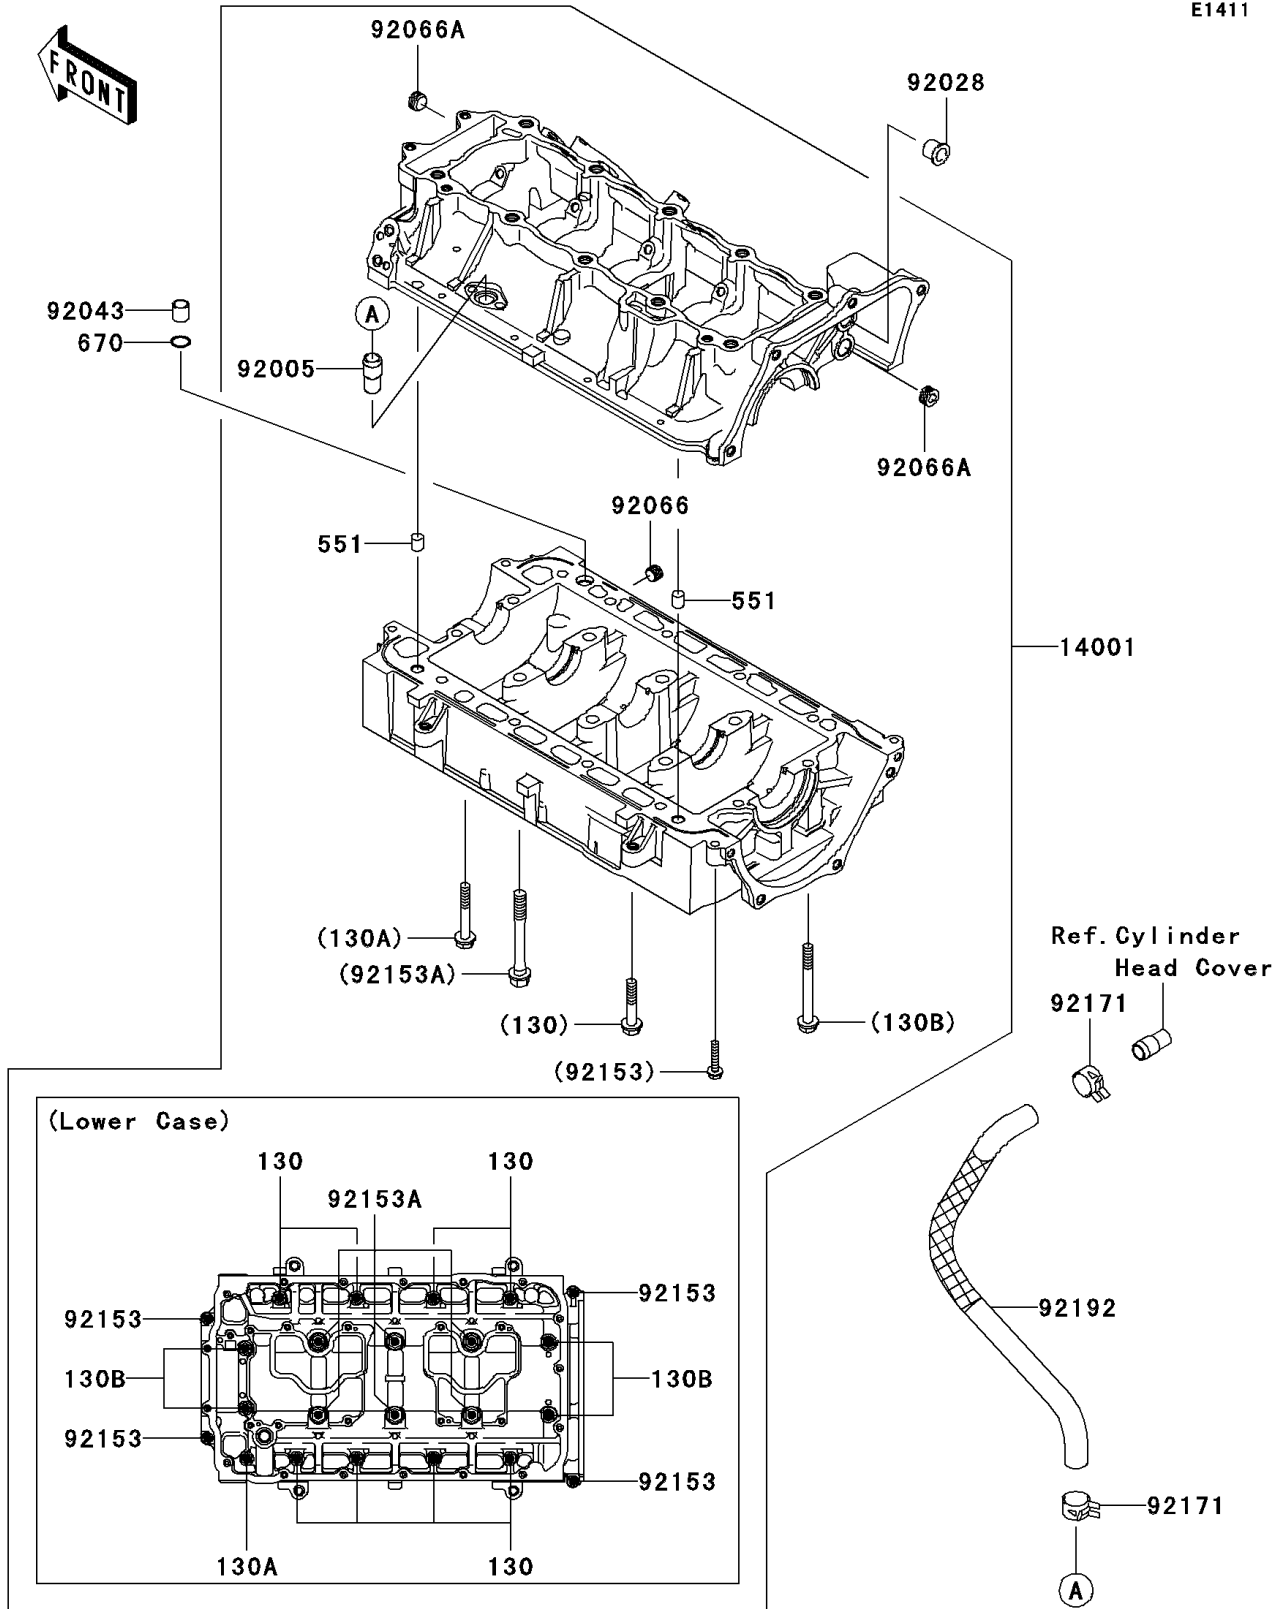

2011 JET SKI® Ultra® LX PARTS DIAGRAM

Crankcase

E1411

2011 JET SKI® Ultra® LX PARTS LIST

Crankcase

ITEM NAME	PART NUMBER	QUANTITY
SET-CRANKCASE (Ref # 14001)	14001-3747	1
FITTING (Ref # 92005)	92005-3741	1
BUSHING (Ref # 92028)	92028-3718	1
PIN,11.5X14X14 (Ref # 92043)	92043-1279	1
PLUG (Ref # 92066)	92066-3778	1
PLUG (Ref # 92066A)	92066-3782	2
BOLT,6X30 (Ref # 92153)	92153-3707	4
BOLT,10X85 (Ref # 92153A)	92153-3711	6
CLAMP,TUBE (Ref # 92171)	92171-3710	2
TUBE,HEAD-CRANKCASE (Ref # 92192)	92192-3829	1
BOLT-FLANGED,8X45 (Ref # 130)	130CD0845	8
BOLT-FLANGED,8X55 (Ref # 130A)	130CD0855	1
BOLT-FLANGED,8X85 (Ref # 130B)	130CD0885	4
PIN-DOWEL (Ref # 551)	551R1012	2
O RING,14MM (Ref # 670)	670D2014	1