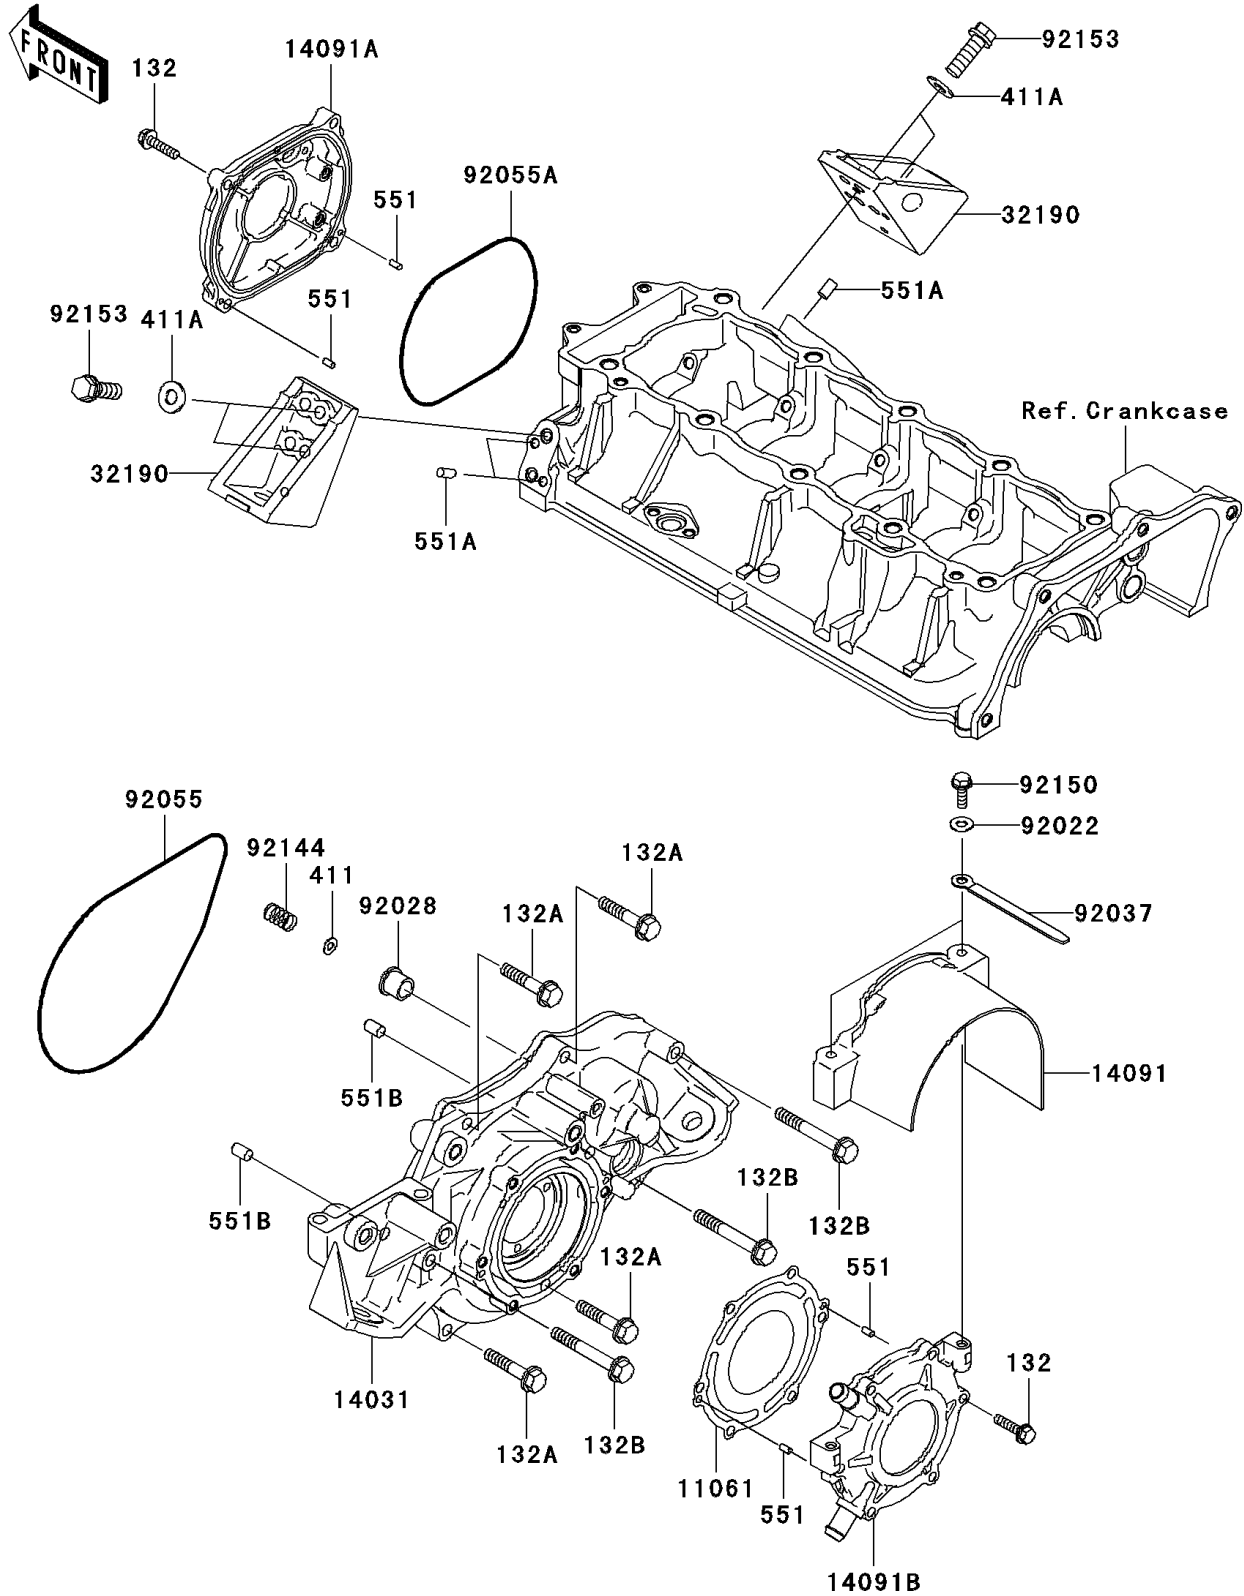

2011 Ultra LX PARTS DIAGRAM

Engine Cover(s)

E1431

2011 Ultra LX PARTS LIST

Engine Cover(s)

ITEM NAME	PART NUMBER	QUANTITY
GASKET,OUTPUT COVER (Ref # 11061)	11061-3709	1
COVER-GENERATOR (Ref # 14031)	14031-3737	1
COVER,COUPLING (Ref # 14091)	14091-3749	1
COVER,PULS (Ref # 14091A)	14091-3763	1
COVER,OUTPUT (Ref # 14091B)	14091-3776	1
BRACKET-ENGINE (Ref # 32190)	32190-3703	2
WASHER,6.5X20X1.5 (Ref # 92022)	92022-3710	2
BUSHING (Ref # 92028)	92028-3718	1
CLAMP,L=100 (Ref # 92037)	92037-3736	2
RING-O,196X3 (Ref # 92055)	92055-3761	1
RING-O,120X3 (Ref # 92055A)	92055-3762	1
SPRING (Ref # 92144)	92144-3728	1
BOLT,6X18 (Ref # 92150)	92150-3729	2
BOLT,FLANGED,8X30 (Ref # 92153)	92153-3722	4
BOLT-FLANGED-SMALL,6X25 (Ref # 132)	132BD0625	10
BOLT-FLANGED-SMALL,8X40 (Ref # 132A)	132BD0840	4
BOLT-FLANGED-SMALL,8X60 (Ref # 132B)	132BD0860	3
WASHER-PLAIN,5MM (Ref # 411)	411S0500	1
WASHER-PLAIN,8MM (Ref # 411A)	411S0800	4
PIN-DOWEL (Ref # 551)	551R0408	4
PIN-DOWEL (Ref # 551A)	551R0612	4
PIN-DOWEL (Ref # 551B)	551R0812	2