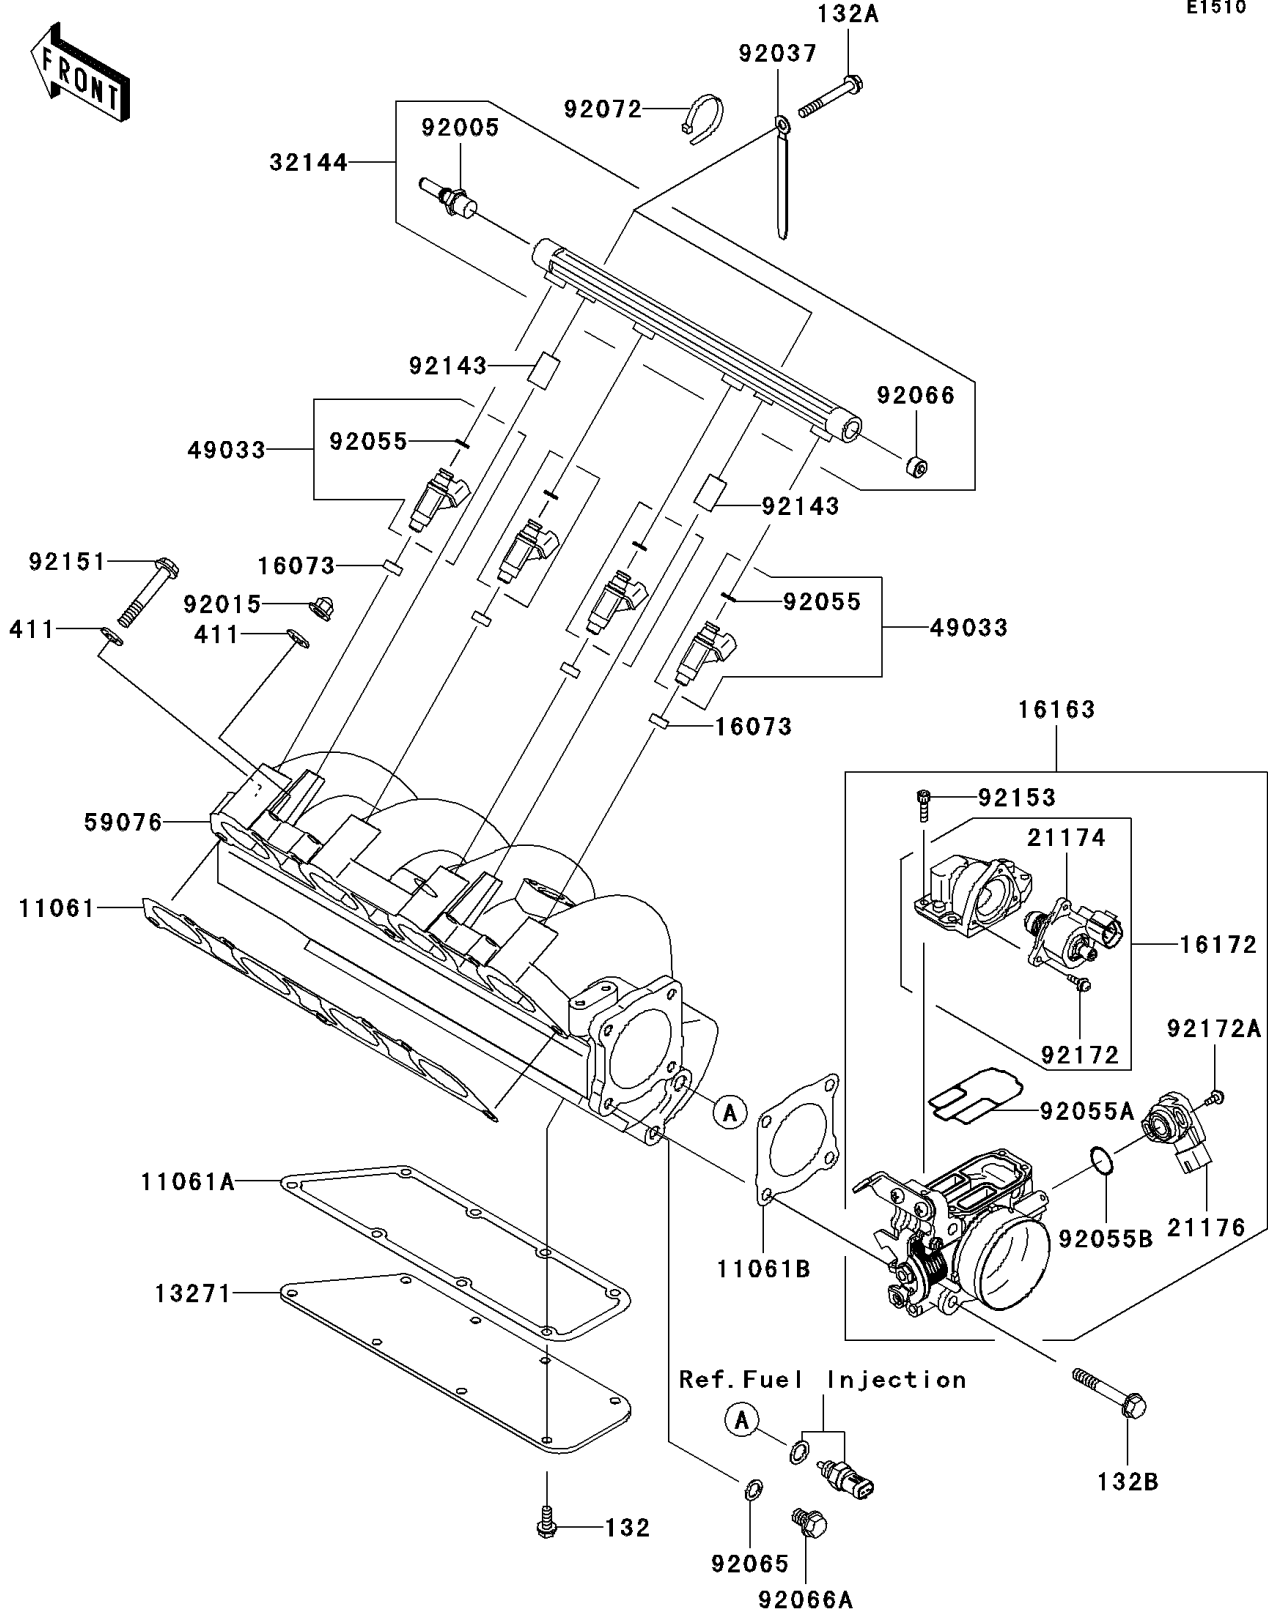

# 2011 Ultra LX PARTS DIAGRAM

Throttle

E1510

## 2011 Ultra LX PARTS LIST

### Throttle

ITEM NAME	PART NUMBER	QUANTITY
GASKET,MANIFOLD (Ref # 11061)	11061-3716	1
GASKET,PLATE (Ref # 11061A)	11061-3737	1
GASKET,THROTTLE (Ref # 11061B)	11061-3738	1
PLATE,MANIFOLD (Ref # 13271)	13271-3899	1
INSULATOR (Ref # 16073)	16073-3707	4
THROTTLE-ASSY,AC60 (Ref # 16163)	16163-3713	1
ACTUATOR (Ref # 16172)	16172-3705	1
MOTOR-ELECTRIC,STM (Ref # 21174)	21174-3706	1
SENSOR,TPS (Ref # 21176)	21176-3762	1
PIPE-ASSY (Ref # 32144)	32144-3706	1
NOZZLE-INJECTION (Ref # 49033)	49033-3707	4
MANIFOLD-INTAKE (Ref # 59076)	59076-3729	1
FITTING (Ref # 92005)	92005-3754	1
NUT,CAP,8MM (Ref # 92015)	92015-1371	4
CLAMP,L=100 (Ref # 92037)	92037-3736	2
RING-O,INJECTION NOZZLE (Ref # 92055)	92055-1622	4
RING-O (Ref # 92055A)	92055-3773	1
RING-O (Ref # 92055B)	92055-3774	1
GASKET,10.5X16X1 (Ref # 92065)	92065-058	1
PLUG (Ref # 92066)	92066-3778	1
PLUG (Ref # 92066A)	92066-3781	1
BAND,L=188.85 (Ref # 92072)	92072-0105	1
COLLAR (Ref # 92143)	92143-3731	2
BOLT,8X60 (Ref # 92151)	92151-3730	3
BOLT (Ref # 92153)	92153-3723	4
SCREW (Ref # 92172)	92172-3710	3
SCREW (Ref # 92172A)	92172-3711	2
BOLT-FLANGED-SMALL,6X16 (Ref # 132)	132BD0616	8
BOLT-FLANGED-SMALL,6X50 (Ref # 132A)	132BD0650	2

### Throttle

ITEM NAME	PART NUMBER	QUANTITY
BOLT-FLANGED-SMALL,8X55 (Ref # 132B)	132BD0855	4
WASHER-PLAIN,8MM (Ref # 411)	411S0800	7