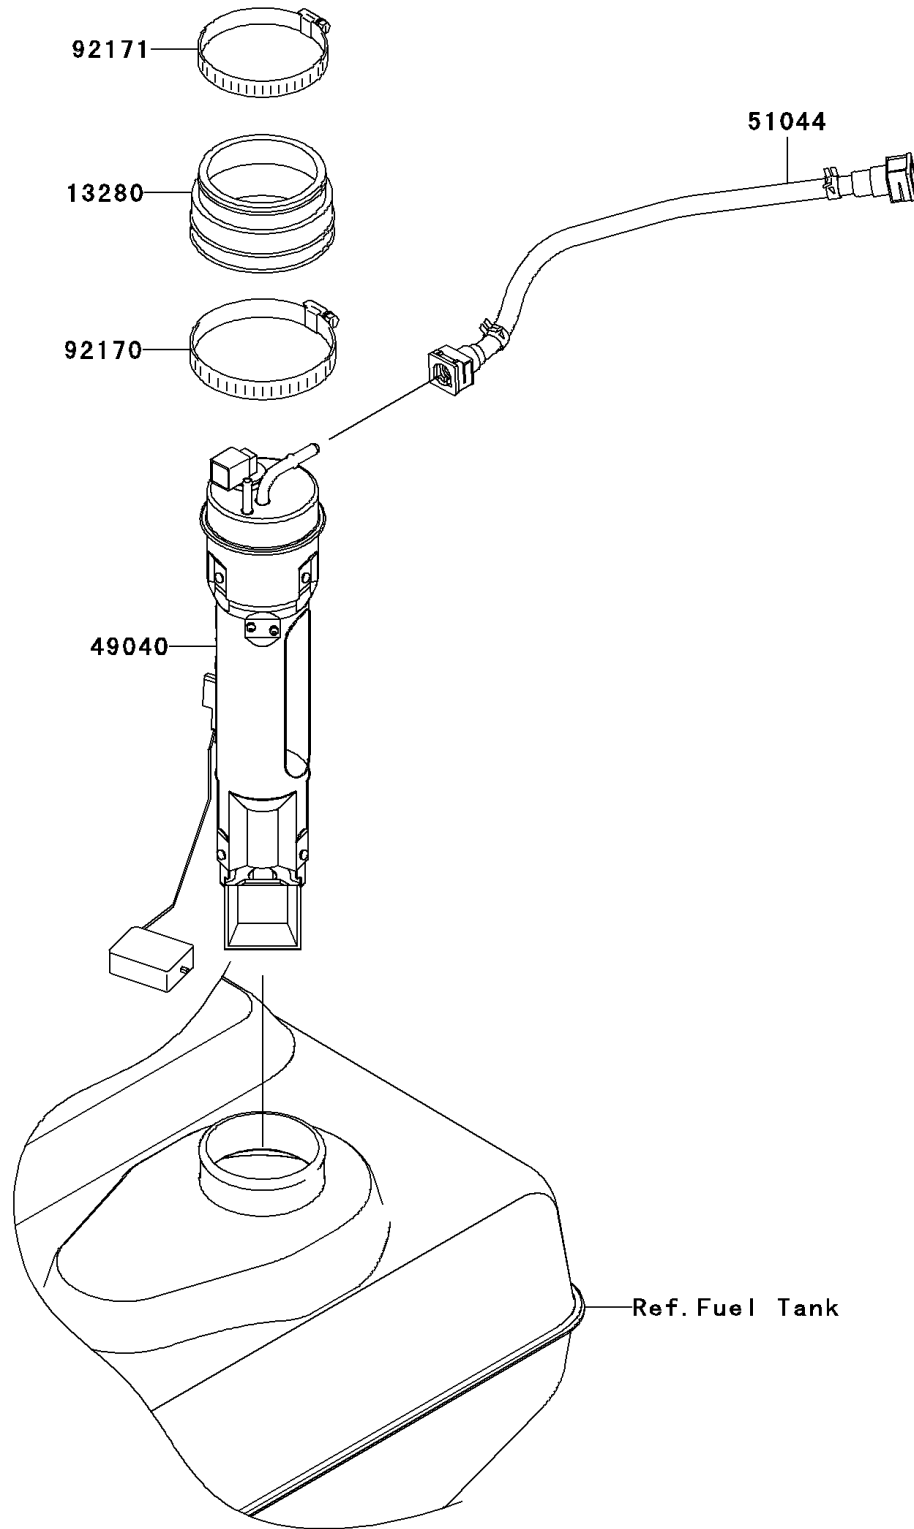

# 2011 JET SKI® Ultra® LX PARTS DIAGRAM

Fuel Pump

E1520

### Fuel Pump

ITEM NAME	PART NUMBER	QUANTITY
HOLDER (Ref # 13280)	13280-3735	1
PUMP-FUEL (Ref # 49040)	49040-3719	1
TUBE-ASSY,FUEL (Ref # 51044)	51044-3705	1
CLAMP (Ref # 92170)	92170-3760	1
CLAMP (Ref # 92171)	92171-3716	1