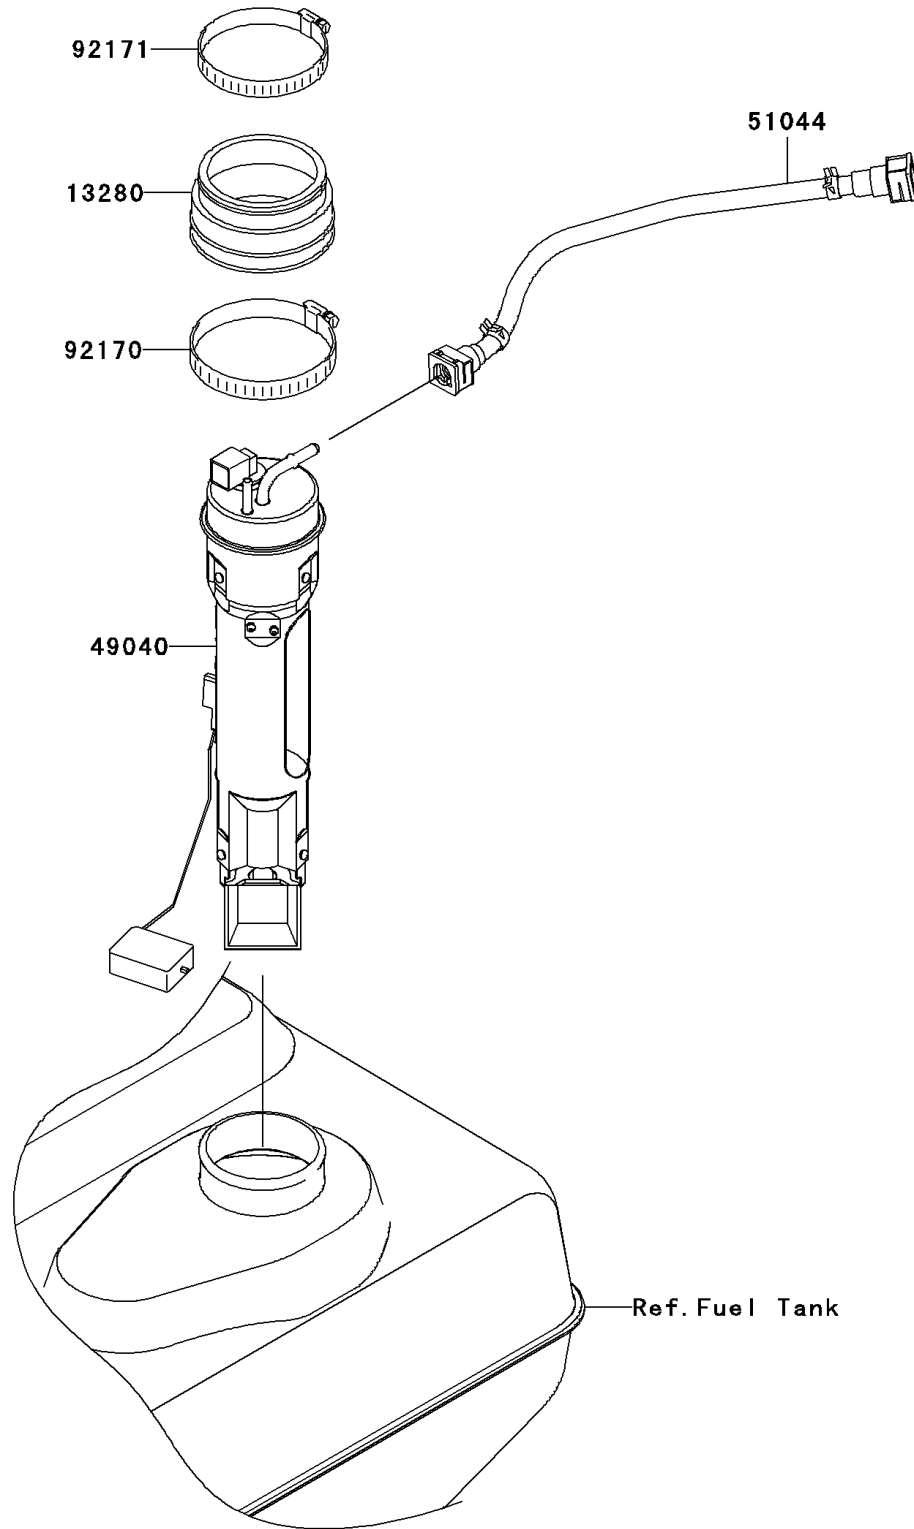

2011 Ultra LX PARTS DIAGRAM

Fuel Pump

E1520

2011 Ultra LX PARTS LIST

Fuel Pump

ITEM NAME	PART NUMBER	QUANTITY
HOLDER (Ref # 13280)	13280-3735	1
PUMP-FUEL (Ref # 49040)	49040-3719	1
TUBE-ASSY,FUEL (Ref # 51044)	51044-3705	1
CLAMP (Ref # 92170)	92170-3760	1
CLAMP (Ref # 92171)	92171-3716	1