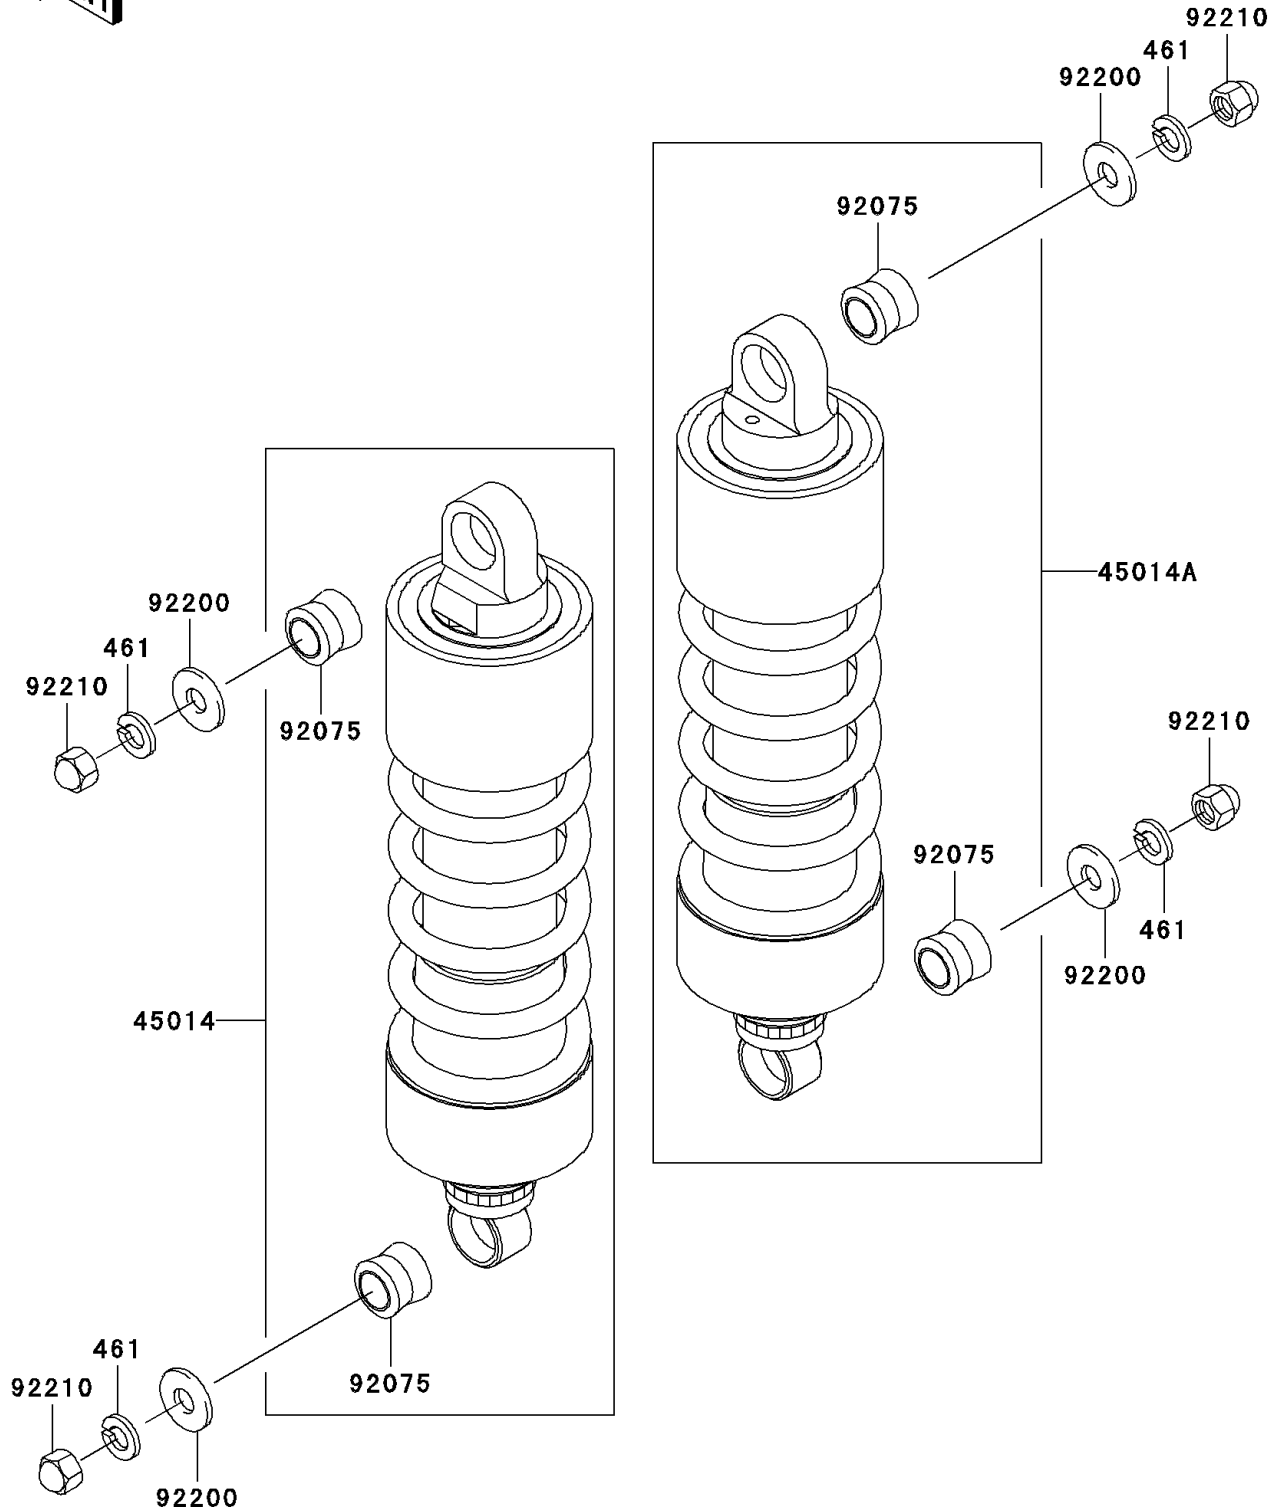

2005 Vulcan 1500 Classic PARTS DIAGRAM

Suspension/Shock Absorber

F2151

2005 Vulcan 1500 Classic PARTS LIST

Suspension/Shock Absorber

ITEM NAME	PART NUMBER	QUANTITY
WASHER-SPRING,10MM (Ref # 461)	461S1000	4
SHOCKABSORBER,LH (Ref # 45014)	45014-0088	1
SHOCKABSORBER,RH (Ref # 45014A)	45014-0089	1
DAMPER,SHOCKABSORBER (Ref # 92075)	92075-1387	4
WASHER,10.5X26X2.5 (Ref # 92200)	92200-1565	4
NUT,CAP,10MM (Ref # 92210)	92210-1288	4