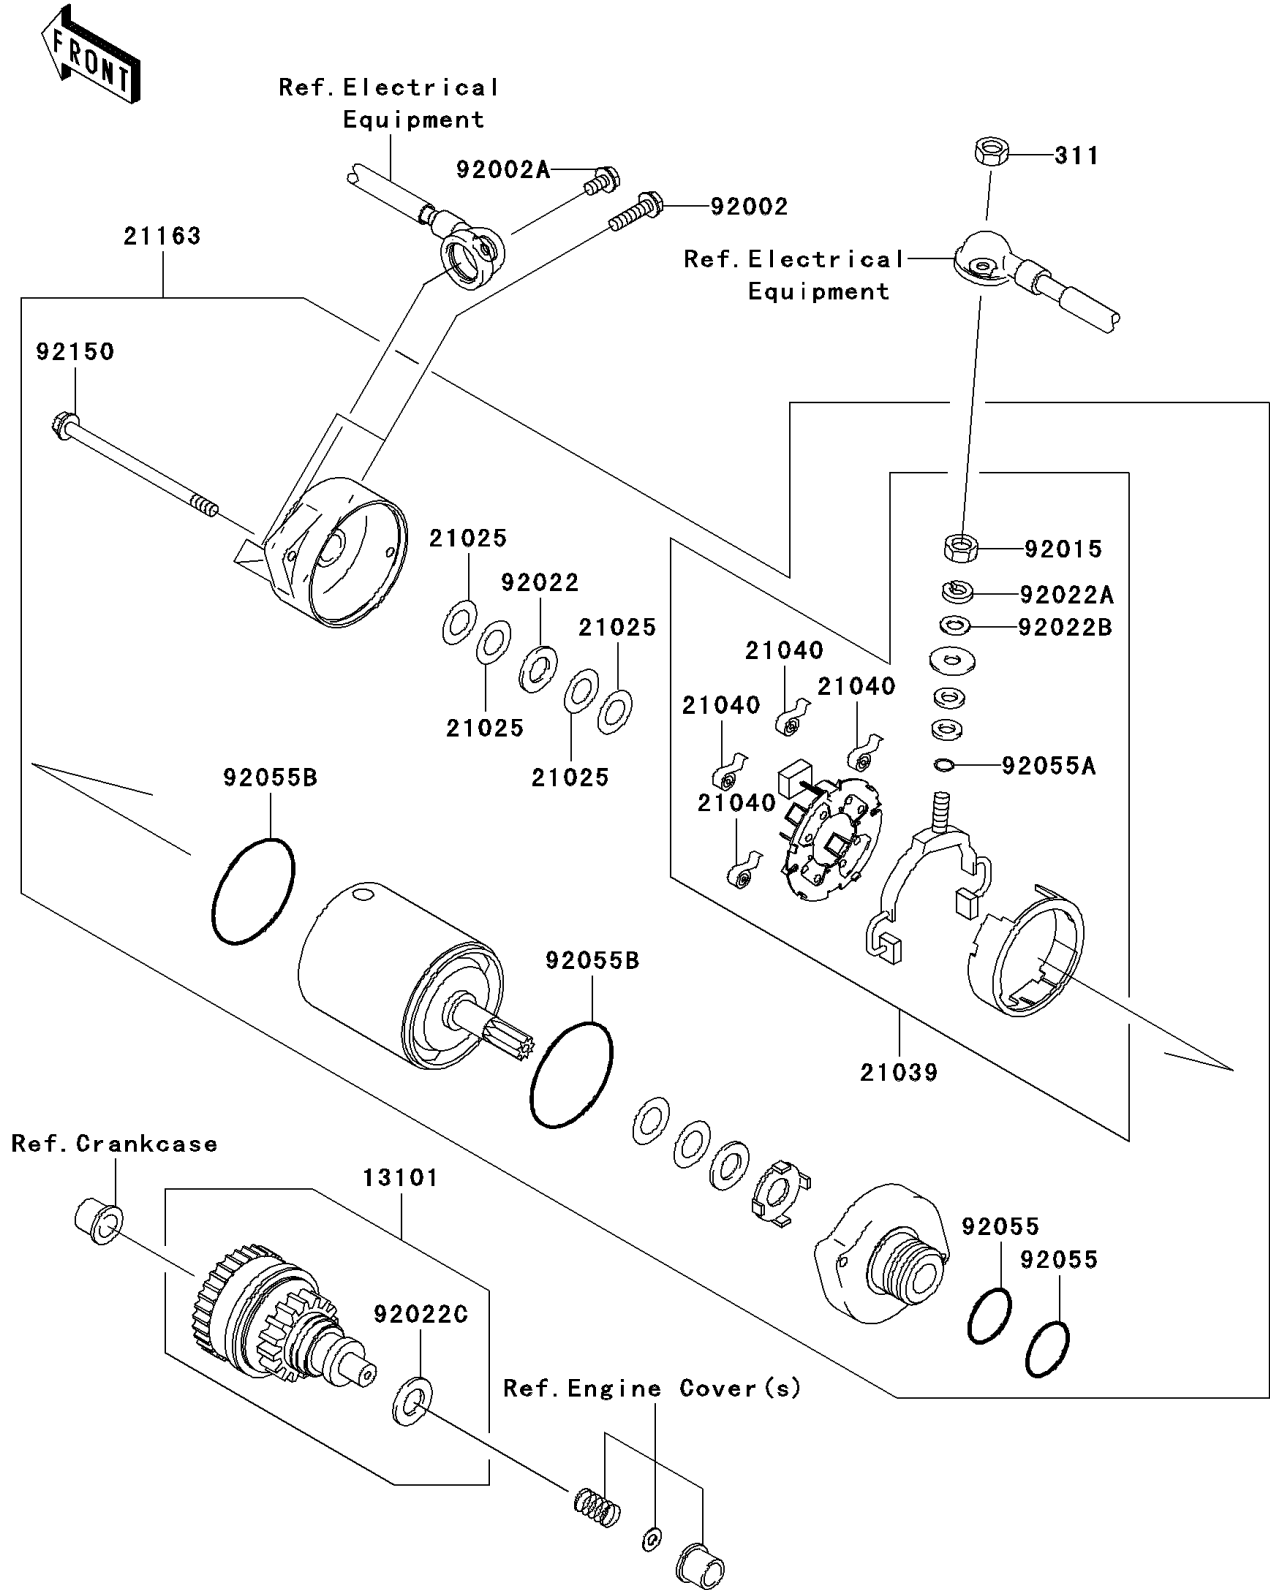

2009 Jet Ski® Ultra® LX PARTS DIAGRAM

Starter Motor

E1840

2009 Jet Ski® Ultra® LX PARTS LIST

Starter Motor

ITEM NAME	PART NUMBER	QUANTITY
GEAR-ASSY (Ref # 13101)	13101-3710	1
WASHER,9.1X18X0.2 (Ref # 21025)	21025-011	AR
BRUSH,CARBON (Ref # 21039)	21039-3703	1
SPRING-BRUSH (Ref # 21040)	21040-1055	4
STARTER-ELECTRIC (Ref # 21163)	21163-3721	1
BOLT,6X25 (Ref # 92002)	92002-3714	2
BOLT,6X12 (Ref # 92002A)	92002-3763	1
NUT,6MM (Ref # 92015)	92015-3710	1
WASHER,9.1X18X0.8 (Ref # 92022)	92022-1132	1
WASHER,6MM (Ref # 92022A)	92022-3711	1
WASHER,6MM (Ref # 92022B)	92022-3713	1
WASHER,12X24X1.0 (Ref # 92022C)	92022-3731	1
RING-O (Ref # 92055)	92055-1276	2
RING-O,4.5X2.0 (Ref # 92055A)	92055-1370	1
RING-O,STARTER MOTOR (Ref # 92055B)	92055-1381	2
BOLT (Ref # 92150)	92150-3772	2
NUT-HEX,6MM (Ref # 311)	311R0600	1