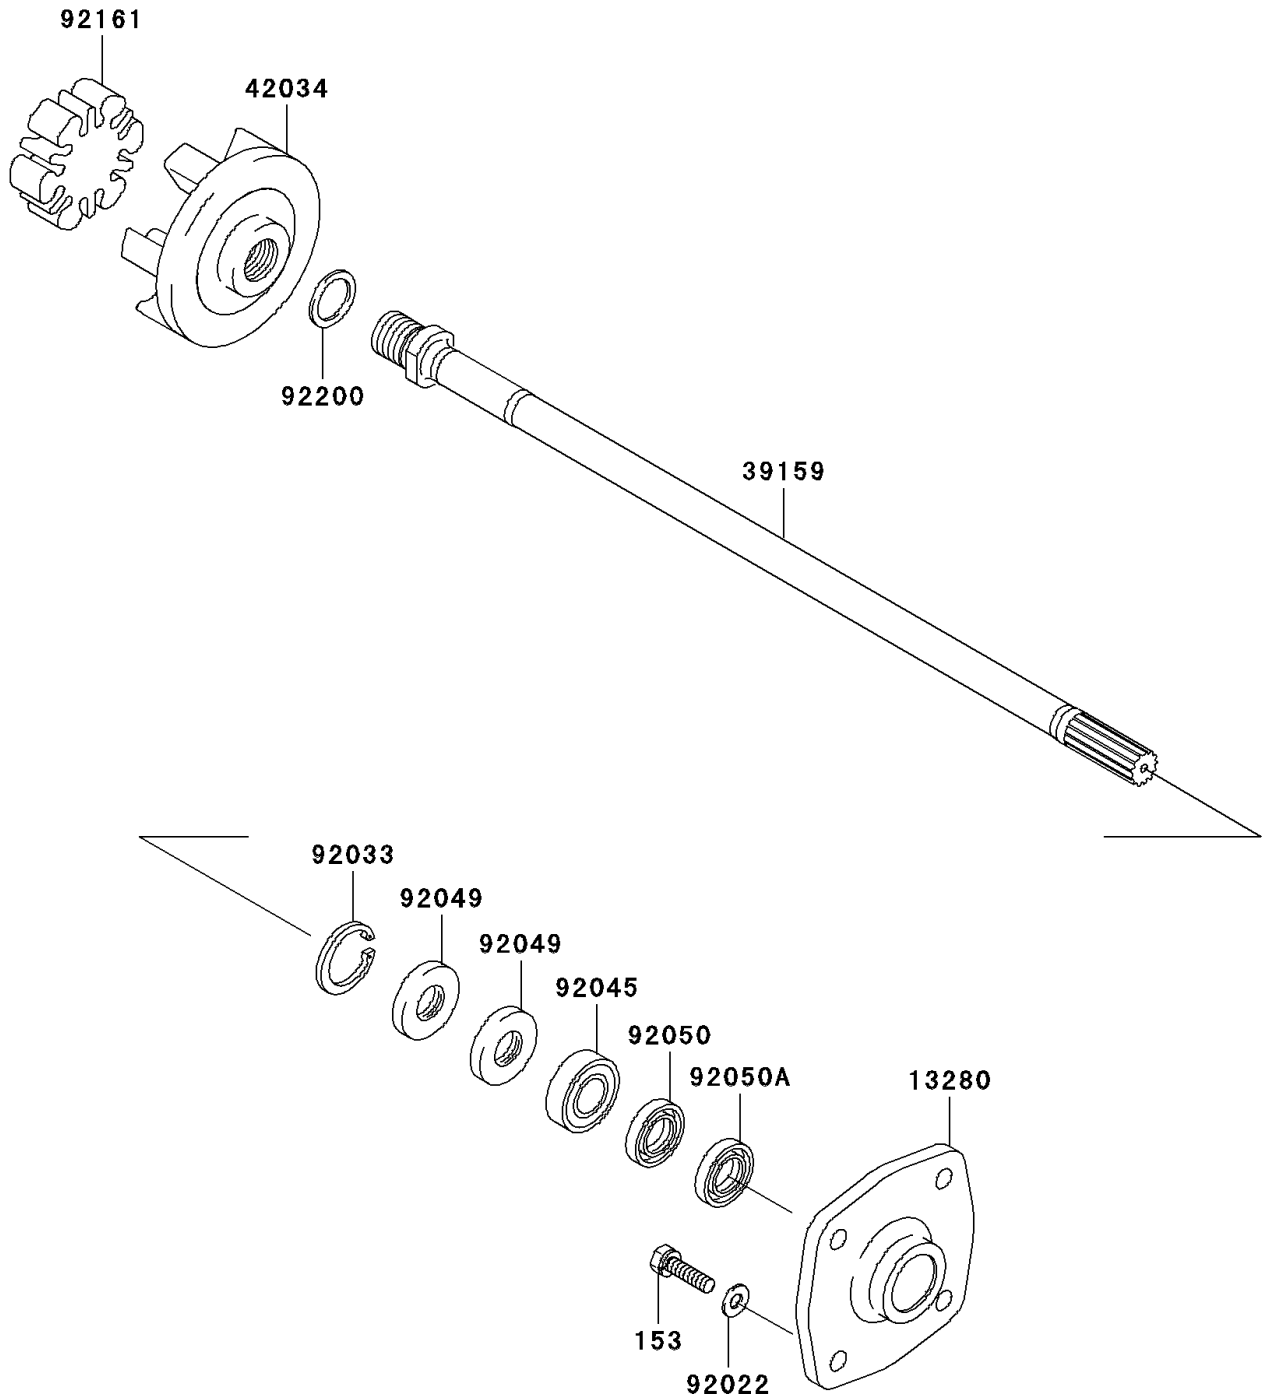

# 2010 Jet Ski® Ultra® LX PARTS DIAGRAM

Drive Shaft

E3134

## 2010 Jet Ski® Ultra® LX PARTS LIST

### Drive Shaft

ITEM NAME	PART NUMBER	QUANTITY
HOLDER (Ref # 13280)	13280-3756	1
SHAFT-DRIVE (Ref # 39159)	39159-3739	1
COUPLING (Ref # 42034)	42034-3711	1
WASHER,8.2X18X1.5 (Ref # 92022)	92022-1964	4
RING-SNAP,42MM (Ref # 92033)	92033-3713	1
BEARING-BALL,60042RD (Ref # 92045)	92045-0113	1
SEAL-OIL,S620426 (Ref # 92049)	92049-3707	2
SEAL-OIL,SCY20368 (Ref # 92050)	92050-502	1
SEAL-OIL,SC20367 (Ref # 92050A)	92050-503	1
DAMPER (Ref # 92161)	92161-3711	1
WASHER,24X32X2.0 (Ref # 92200)	92200-3739	1
BOLT-WS-SMALL,8X30 (Ref # 153)	153R0830	4