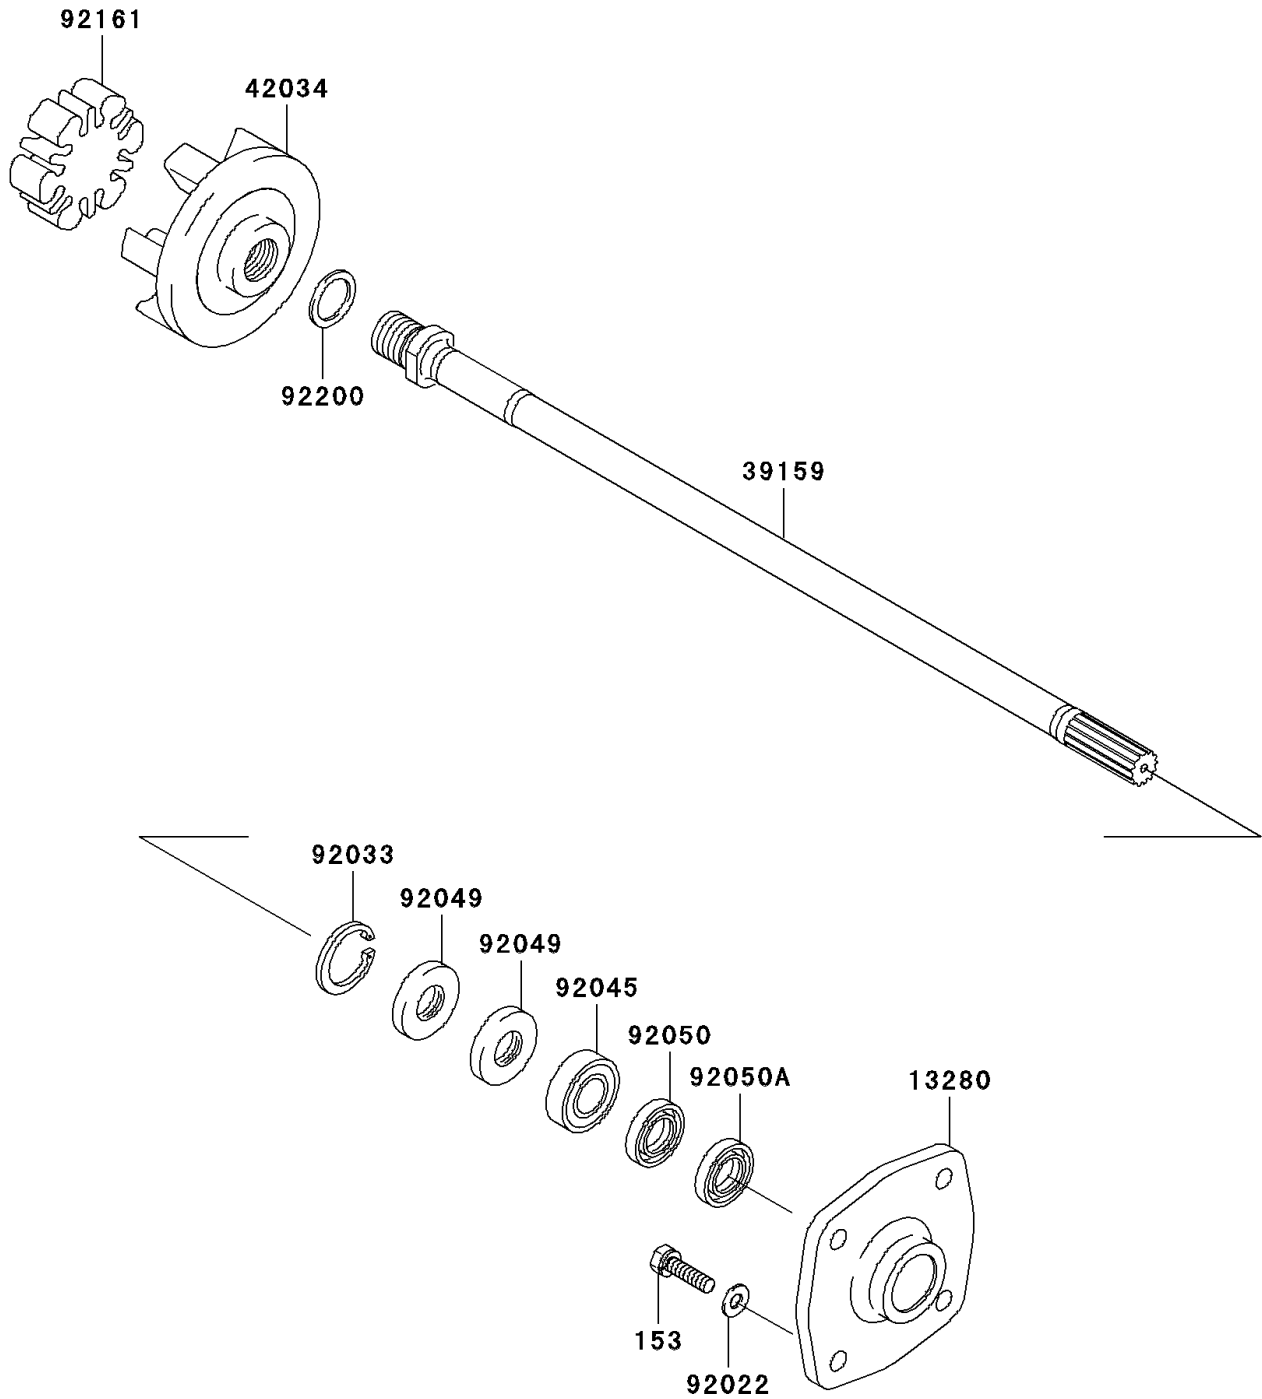

# 2011 Ultra LX PARTS DIAGRAM

Drive Shaft

E3134

## 2011 Ultra LX PARTS LIST

### Drive Shaft

ITEM NAME	PART NUMBER	QUANTITY
HOLDER (Ref # 13280)	13280-3756	1
SHAFT-DRIVE (Ref # 39159)	39159-3739	1
COUPLING (Ref # 42034)	42034-3711	1
WASHER,8.2X18X1.5 (Ref # 92022)	92022-1964	4
RING-SNAP,42MM (Ref # 92033)	92033-3713	1
BEARING-BALL,60042RD (Ref # 92045)	92045-0113	1
SEAL-OIL,S620426 (Ref # 92049)	92049-3707	2
SEAL-OIL,SCY20368 (Ref # 92050)	92050-502	1
SEAL-OIL,SC20367 (Ref # 92050A)	92050-503	1
DAMPER (Ref # 92161)	92161-3711	1
WASHER,24X32X2.0 (Ref # 92200)	92200-3739	1
BOLT-WS-SMALL,8X30 (Ref # 153)	153R0830	4