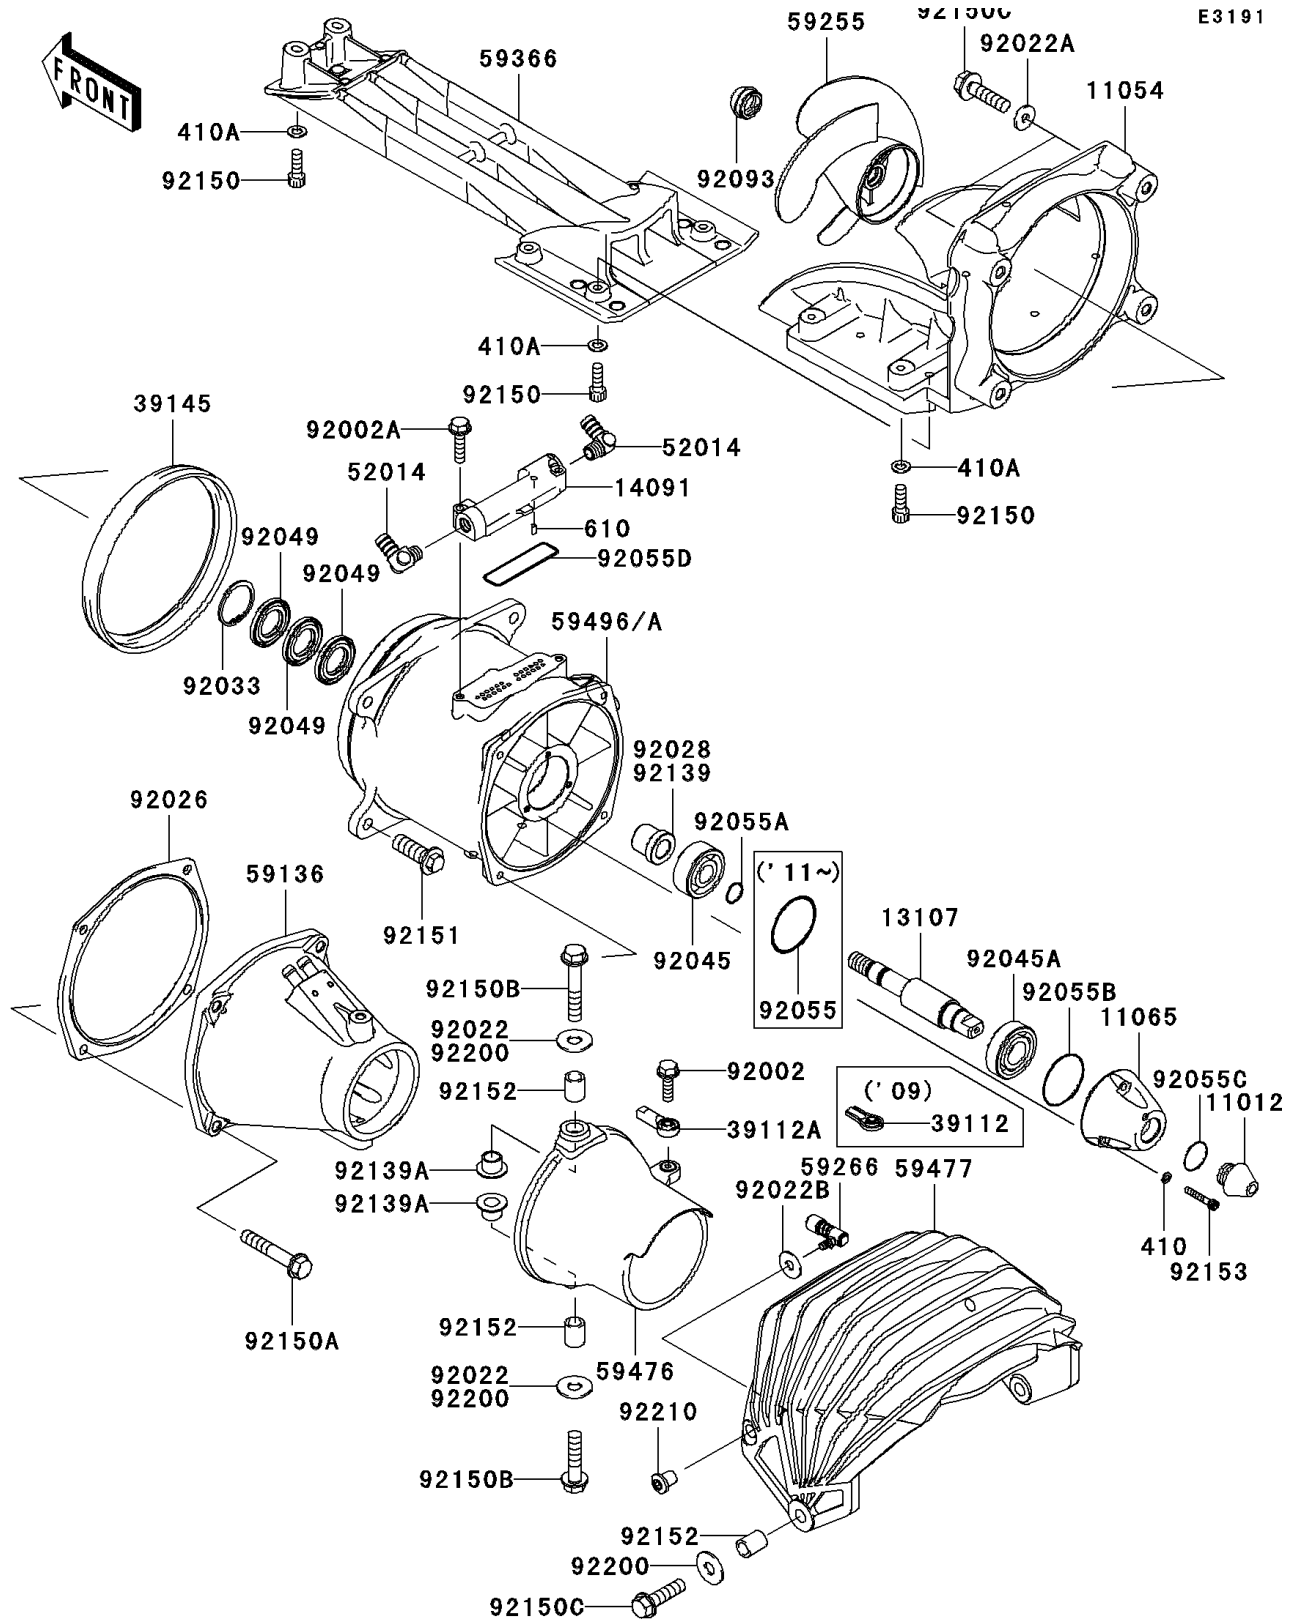

# 2010 Jet Ski® Ultra® LX PARTS DIAGRAM

Jet Pump

E3191

## 2010 Jet Ski® Ultra® LX PARTS LIST

### Jet Pump

ITEM NAME	PART NUMBER	QUANTITY
CAP (Ref # 11012)	11012-3786	1
BRACKET,JET PUMP (Ref # 11054)	11054-3709	1
CAP (Ref # 11065)	11065-3733	1
SHAFT,JET PUMP (Ref # 13107)	13107-3788	1
COVER,VANE GUIDE (Ref # 14091)	14091-3817	1
RODEND-TIE (Ref # 39112A)	39112-3707	1
TRIM-SEAL,VANE GUIDE (Ref # 39145)	39145-3799	1
ELBOW (Ref # 52014)	52014-3711	2
NOZZLE-PUMP (Ref # 59136)	59136-3764	1
IMPELLER-COMP (Ref # 59255)	59255-3734	1
JOINT-BALL (Ref # 59266)	59266-3710	1
GRATE (Ref # 59366)	59366-3723	1
NOZZLE-STRG (Ref # 59476)	59476-3744	1
BUCKET-REVERSE (Ref # 59477)	59477-3712	1
VANE-GUIDE (Ref # 59496)	59496-3761	1
BOLT,6X25 (Ref # 92002)	92002-3714	1
BOLT,6X30 (Ref # 92002A)	92002-3726	2
WASHER,8.4X23X2.5 (Ref # 92022A)	92022-3744	2
WASHER (Ref # 92022B)	92022-567	1
SPACER,NOZZLE PUMP (Ref # 92026)	92026-3748	1
BUSHING (Ref # 92028)	92028-3773	1
RING-SNAP (Ref # 92033)	92033-3730	1
BEARING-BALL,6303R-6 (Ref # 92045)	92045-3744	1
BEARING-BALL,62/22 2RS (Ref # 92045A)	92045-3745	1
SEAL-OIL (Ref # 92049)	92049-3739	3
RING-O,13.0X1.9 (Ref # 92055A)	92055-1011	1
RING-O (Ref # 92055B)	92055-3741	1
RING-O (Ref # 92055C)	92055-3744	1
RING-O,70.2X74.0X1.90 (Ref # 92055D)	92055-3765	1

### Jet Pump

ITEM NAME	PART NUMBER	QUANTITY
SEAL (Ref # 92093)	92093-3749	1
BUSHING (Ref # 92139A)	92139-3701	2
BOLT,SOCKET,6X18 (Ref # 92150)	92150-3775	10
BOLT,8X45 (Ref # 92150A)	92150-3785	4
BOLT,8X35 (Ref # 92150B)	92150-3792	2
BOLT,FLANGED,8X30 (Ref # 92150C)	92150-3803	4
BOLT,10X30 (Ref # 92151)	92151-3706	4
COLLAR,8.2X11.8X15 (Ref # 92152)	92152-3703	4
BOLT,SOCKET,5X30 (Ref # 92153)	92153-3742	3
WASHER,8.0X22.0X1.5 (Ref # 92200)	92200-0174	4
NUT,6MM (Ref # 92210)	92210-3789	1
W-PLAIN-S,5MM (Ref # 410)	410S0500	3
WASHER-PLAIN-SMALL,6MM (Ref # 410A)	410S0600	10
ROLLER,4X8 (Ref # 610)	610A0408	1