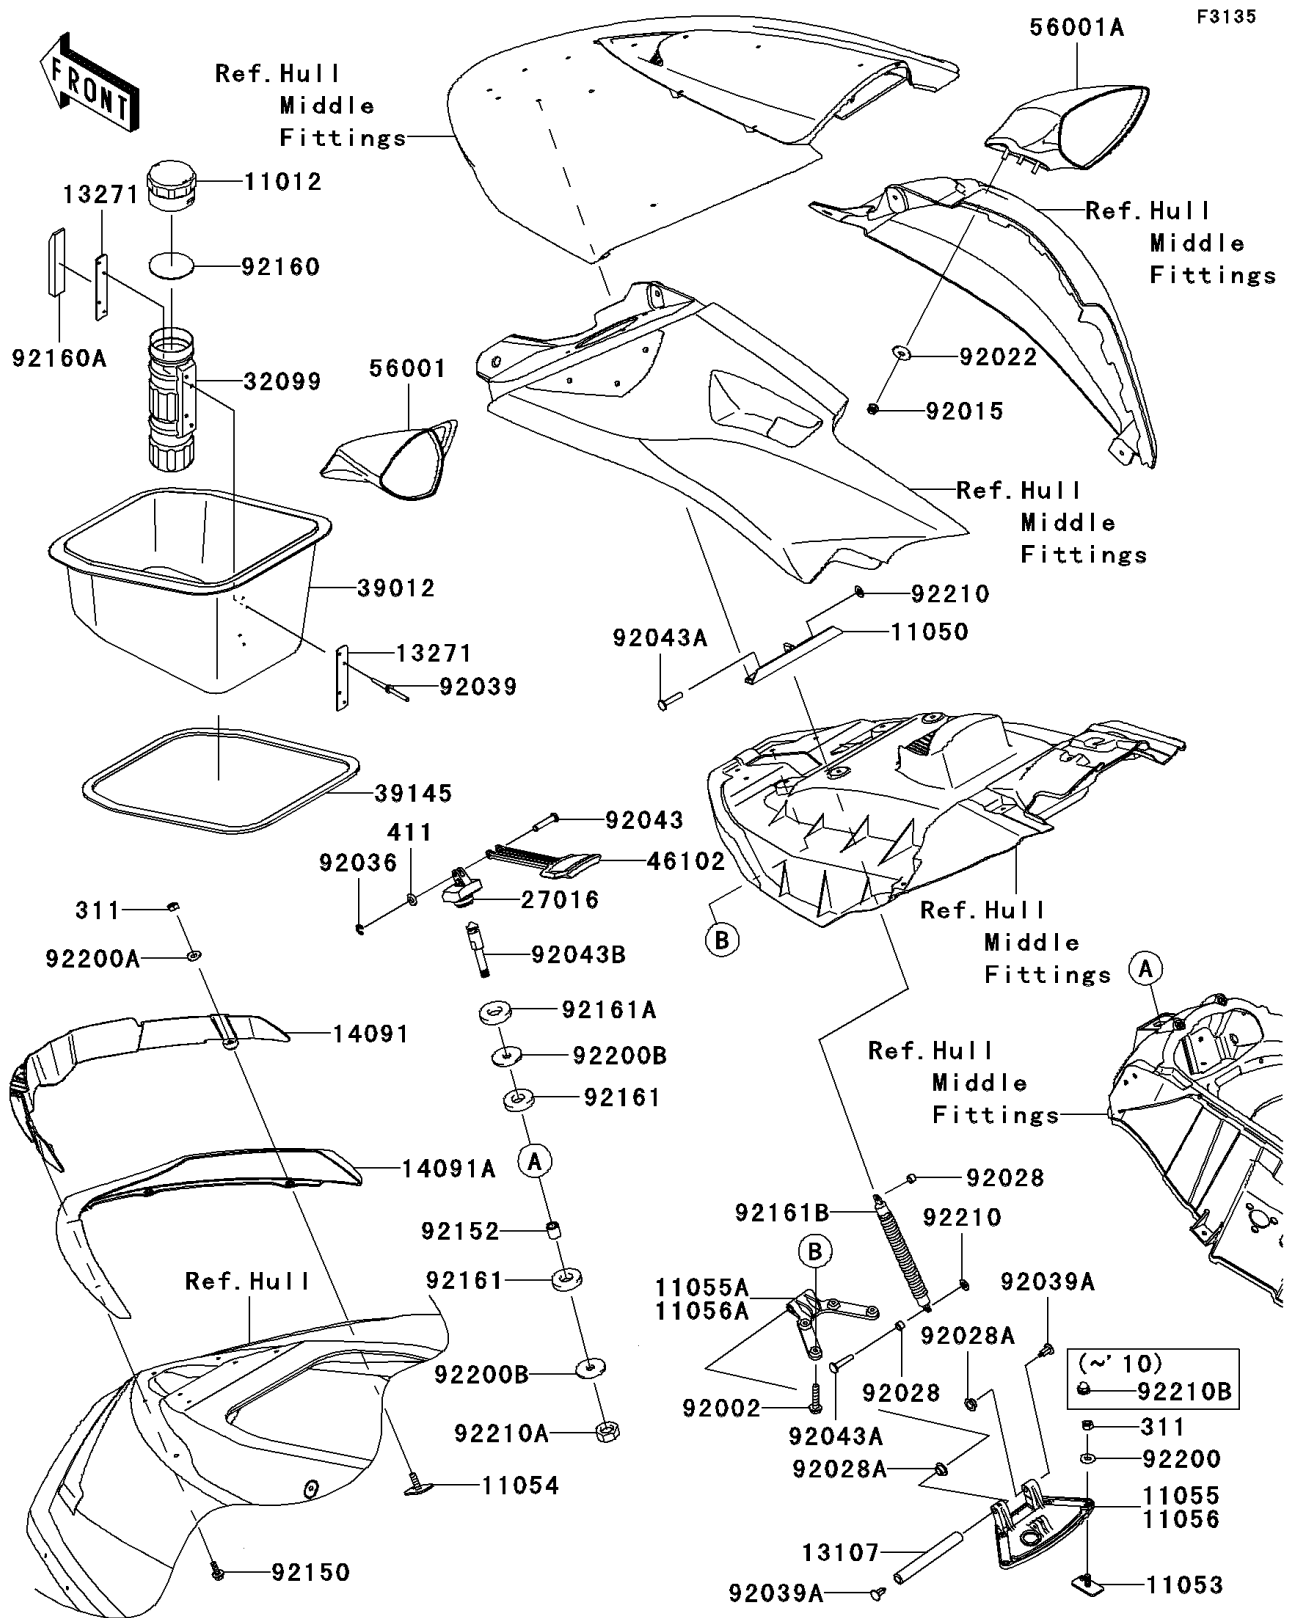

# 2011 Ultra LX PARTS DIAGRAM

## Hull Front Fittings

### Hull Front Fittings

ITEM NAME	PART NUMBER	QUANTITY
CAP,FIRE EXTINGUISHER (Ref # 11012)	11012-3766	1
BRACKET (Ref # 11050)	11050-3778	1
BRACKET (Ref # 11053)	11053-3776	4
BRACKET (Ref # 11054)	11054-3741	2
BRACKET (Ref # 11056)	11056-3725	1
BRACKET (Ref # 11056A)	11056-3726	1
SHAFT,FRONT HINGE (Ref # 13107)	13107-3802	1
PLATE,FIRE EXTINGUISHER (Ref # 13271)	13271-3775	2
COVER,WATER PROTECT (Ref # 14091)	14091-3788	1
COVER,FR,TOP (Ref # 14091A)	14091-3805	1
LOCK-ASSY,HATCH (Ref # 27016)	27016-3760	1
CASE,FIRE EXTINGUISHER (Ref # 32099)	32099-3769	1
CASE-STORAGE (Ref # 39012)	39012-3744	1
TRIM-SEAL,L=1627 (Ref # 39145)	39145-3807	1
ROD,HATCH OPENER (Ref # 46102)	46102-3731	1
MIRROR-ASSY,LH,F.BLACK (Ref # 56001)	56001-3727-6Z	1
MIRROR-ASSY,RH,F.BLACK (Ref # 56001A)	56001-3728-6Z	1
BOLT,6X30 (Ref # 92002)	92002-3726	4
NUT,LOCK,6MM (Ref # 92015)	92015-3766	6
WASHER,6.5X20X1.5 (Ref # 92022)	92022-3710	6
BUSHING (Ref # 92028)	92028-3765	2
BUSHING (Ref # 92028A)	92028-3770	2
RING-SNAP (Ref # 92036)	92036-518	1
RIVET (Ref # 92039)	92039-3783	4
RIVET (Ref # 92039A)	92039-3788	2
PIN,6X27.5 (Ref # 92043)	92043-3732	1
PIN,6X33 (Ref # 92043A)	92043-3748	2
PIN (Ref # 92043B)	92043-3760	1
BOLT,5X16 (Ref # 92150)	92150-3778	3

### Hull Front Fittings

ITEM NAME	PART NUMBER	QUANTITY
COLLAR,8.2X14X13.2 (Ref # 92152)	92152-3750	1
DAMPER (Ref # 92160)	92160-3814	1
DAMPER (Ref # 92160A)	92160-3821	1
DAMPER (Ref # 92161)	92161-3739	2
DAMPER (Ref # 92161A)	92161-3747	1
DAMPER,HATCH (Ref # 92161B)	92161-3778	1
WASHER,6.5X16X1.0 (Ref # 92200)	92200-3712	4
WASHER,6.5X14.5X1.5 (Ref # 92200A)	92200-3775	2
WASHER,8.5X32X2 (Ref # 92200B)	92200-3786	2
NUT,SPEED,6MM (Ref # 92210)	92210-3739	2
NUT,LOCK,8MM (Ref # 92210A)	92210-3742	1
NUT-HEX,6MM (Ref # 311)	311R0600	6
WASHER-PLAIN,6MM (Ref # 411)	411S0600	1