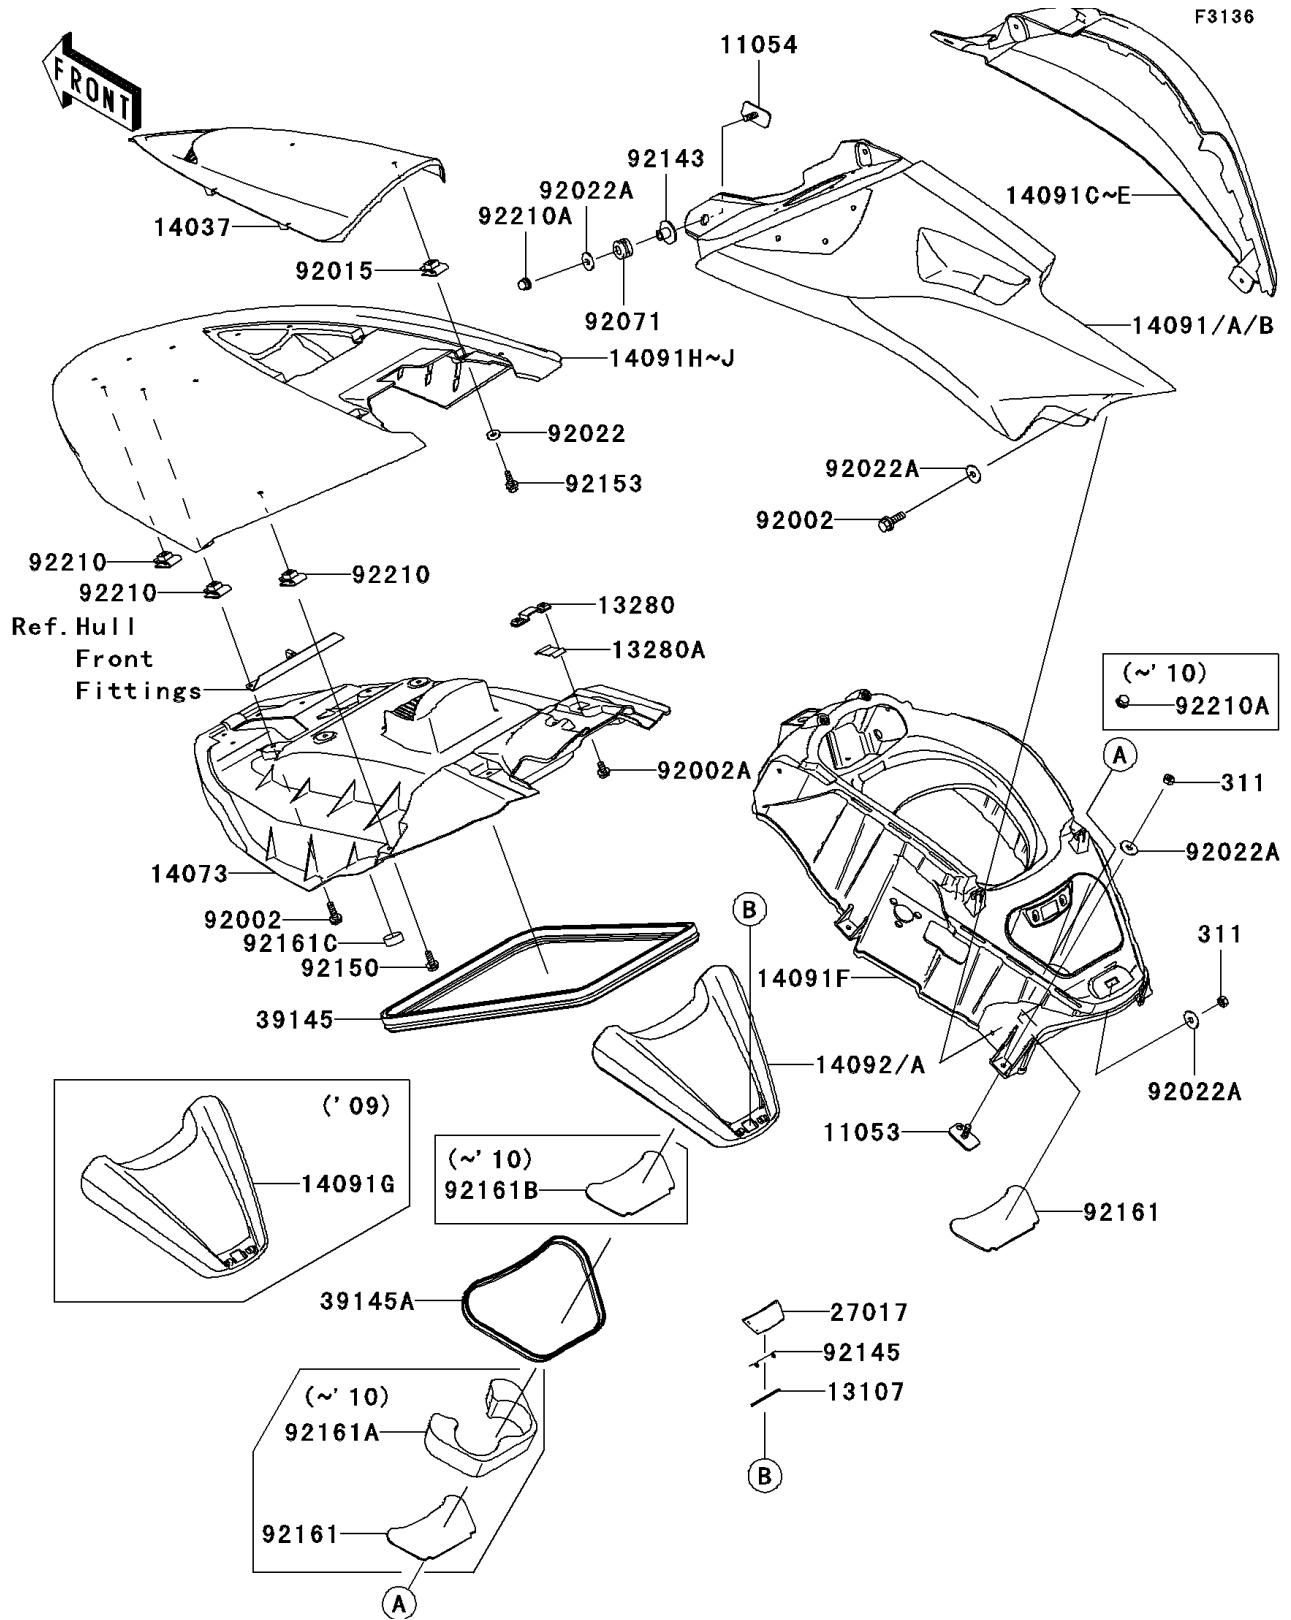

# 2009 Jet Ski® Ultra® LX PARTS DIAGRAM

## Hull Middle Fittings

### Hull Middle Fittings

ITEM NAME	PART NUMBER	QUANTITY
BRACKET (Ref # 11053)	11053-3776	6
BRACKET (Ref # 11054)	11054-3741	2
SHAFT (Ref # 13107)	13107-3790	1
HOLDER,ROD (Ref # 13280)	13280-3749	1
HOLDER,ROD (Ref # 13280A)	13280-3751	1
SCREEN,METER COVER (Ref # 14037)	14037-3714	1
DUCT,HATCH,INNER (Ref # 14073)	14073-3806	1
COVER,SIDE,LH,S.RED (Ref # 14091A)	14091-3780-H1	1
COVER,SIDE,RH,S.RED (Ref # 14091D)	14091-3781-H1	1
COVER,HANDLE,F.BLACK (Ref # 14091F)	14091-3782-6Z	1
COVER,CENTER STORAGE,S.RED (Ref # 14091G)	14091-3783-H1	1
COVER,HATCH,S.RED (Ref # 14091I)	14091-3784-H1	1
LOCK,CENTER STORAGE (Ref # 27017)	27017-3726	1
TRIM-SEAL (Ref # 39145)	39145-3793	1
TRIM-SEAL,L=720 (Ref # 39145A)	39145-3802	1
BOLT,6X20 (Ref # 92002)	92002-3755	6
BOLT,6X12 (Ref # 92002A)	92002-3763	2
NUT,CLIP,5MM (Ref # 92015)	92015-3830	4
WASHER,5X16X1.5 (Ref # 92022)	92022-3041	4
WASHER,6.5X20X1.5 (Ref # 92022A)	92022-3710	16
GROMMET (Ref # 92071)	92071-3716	2
COLLAR (Ref # 92143)	92143-3750	2
SPRING (Ref # 92145)	92145-3729	1
BOLT,6X18 (Ref # 92150)	92150-3729	4
BOLT,5X20 (Ref # 92153)	92153-3744	4
DAMPER,CENTER STORAGE (Ref # 92161)	92161-3773	2
DAMPER,CENTER STORAGE (Ref # 92161A)	92161-3775	1
DAMPER,CENTER STORAGE (Ref # 92161B)	92161-3777	1
DAMPER (Ref # 92161C)	92161-3790	2

### Hull Middle Fittings

ITEM NAME	PART NUMBER	QUANTITY
NUT,6MM (Ref # 92210)	92210-3768	10
NUT,CAP,6MM (Ref # 92210A)	92210-3785	8
NUT-HEX,6MM (Ref # 311)	311R0600	4