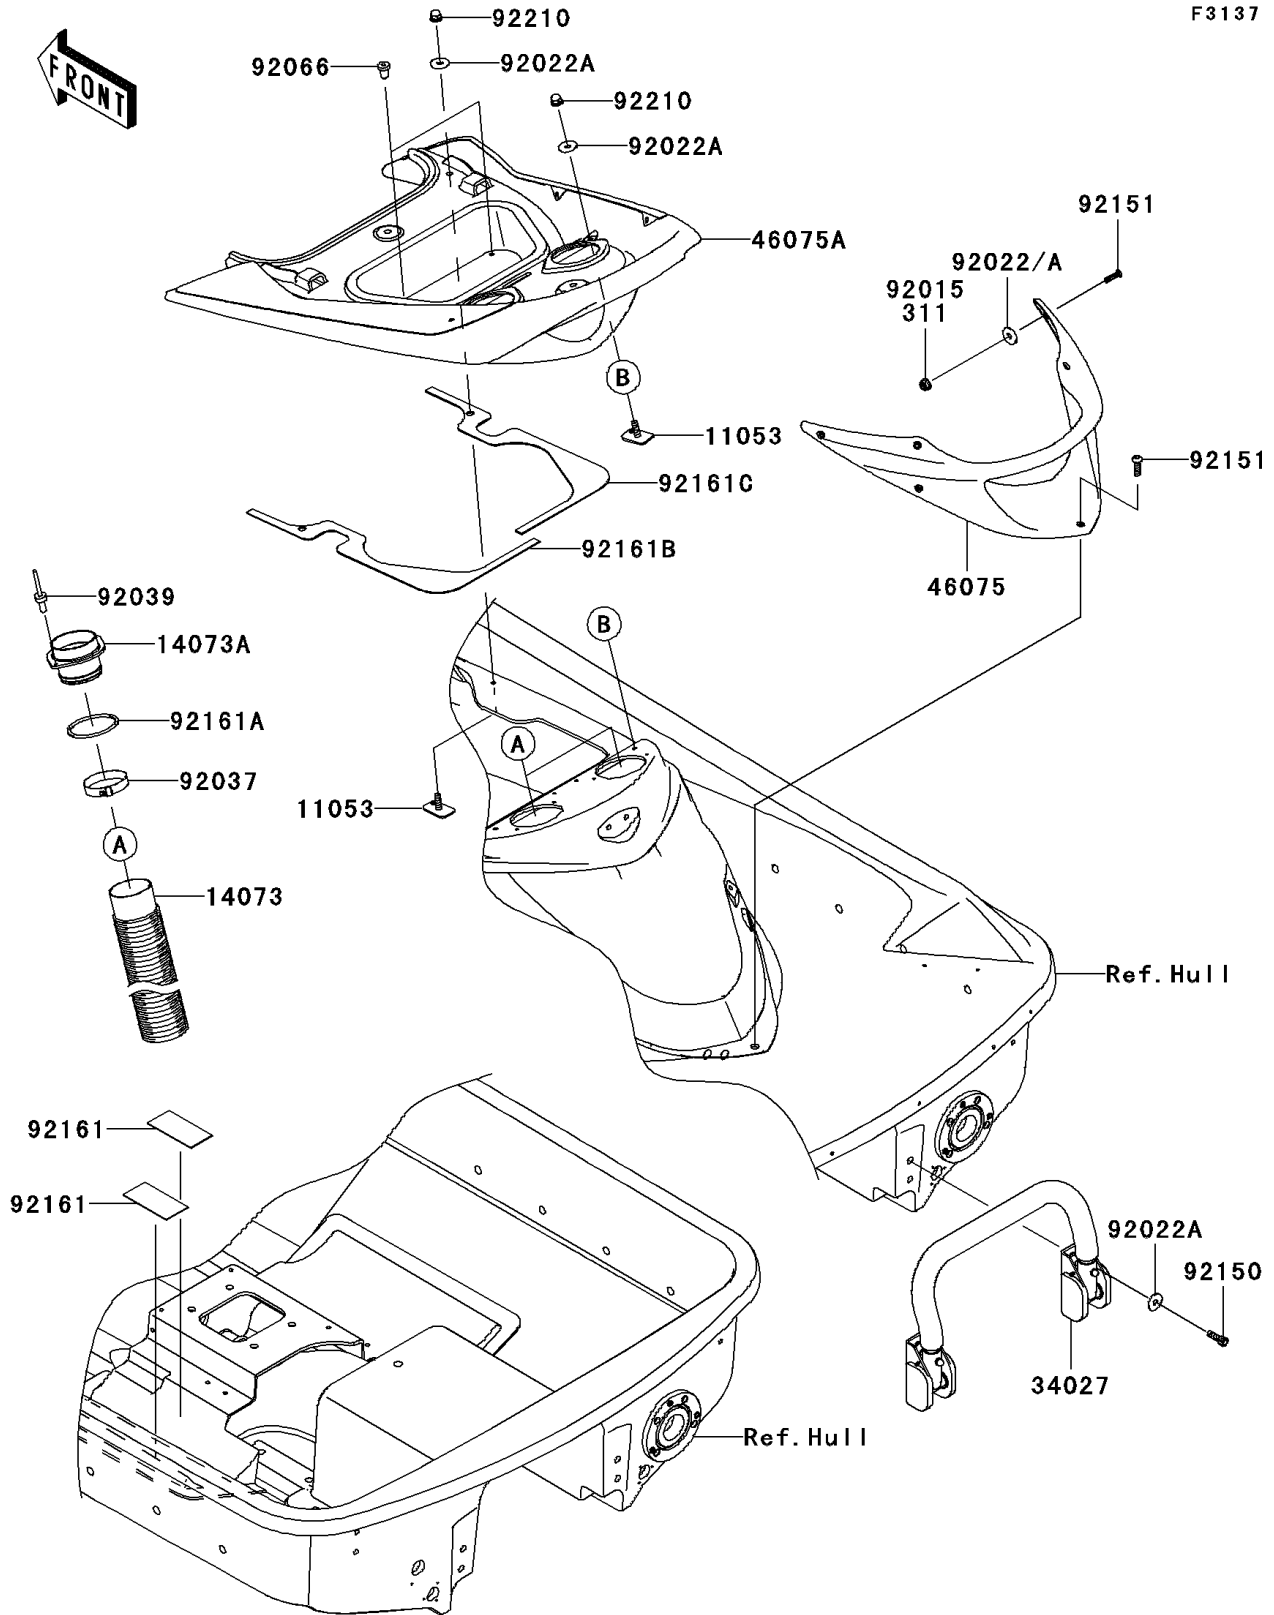

# 2011 Ultra LX PARTS DIAGRAM

## Hull Rear Fittings

F3137

## 2011 Ultra LX PARTS LIST

### Hull Rear Fittings

ITEM NAME	PART NUMBER	QUANTITY
BRACKET (Ref # 11053)	11053-3776	4
DUCT,L=800 (Ref # 14073)	14073-3804	2
DUCT (Ref # 14073A)	14073-3805	2
STEP-ASSY (Ref # 34027)	34027-3709	1
GRIP,HANDLE (Ref # 46075)	46075-3765	1
GRIP,RR,UPP (Ref # 46075A)	46075-3766	1
WASHER,6.5X20X1.6 (Ref # 92022)	92022-1557	6
WASHER,6.5X20X1.5 (Ref # 92022A)	92022-3710	8
CLAMP (Ref # 92037)	92037-3738	2
RIVET (Ref # 92039)	92039-3775	4
PLUG (Ref # 92066)	92066-3773	2
BOLT,SOCKET,6X18 (Ref # 92150)	92150-3775	4
BOLT,SOCKET,6X20 (Ref # 92151)	92151-1749	7
DAMPER (Ref # 92161)	92161-3728	2
DAMPER (Ref # 92161A)	92161-3769	2
DAMPER (Ref # 92161B)	92161-3781	1
DAMPER (Ref # 92161C)	92161-3782	1
NUT,CAP,6MM (Ref # 92210)	92210-3785	4
NUT-HEX,6MM (Ref # 311)	311AA0600	6