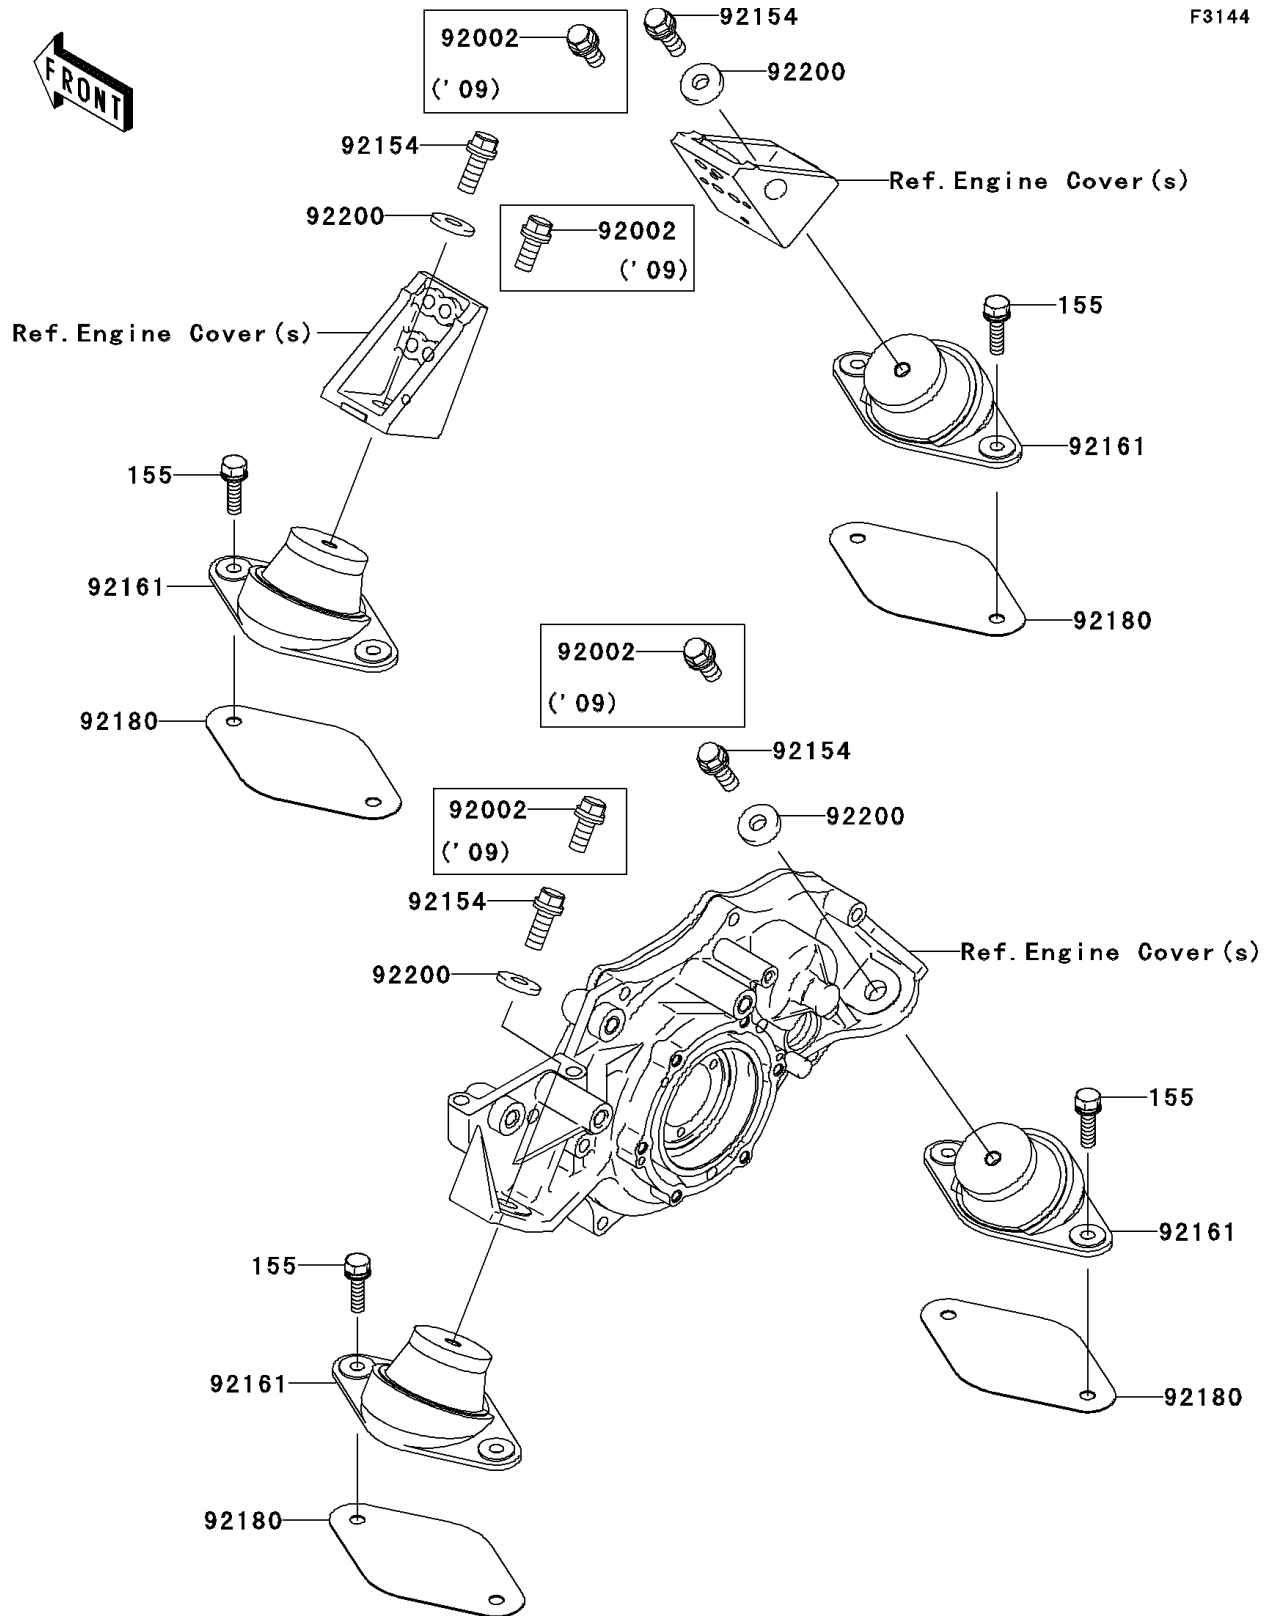

2011 Ultra LX PARTS DIAGRAM

Engine Mount

F3144

2011 Ultra LX PARTS LIST

Engine Mount

ITEM NAME	PART NUMBER	QUANTITY
BOLT,WSP,10X30 (Ref # 92154)	92154-3715	4
DAMPER,ENGINE MOUNT (Ref # 92161)	92161-3789	4
SHIM,T=1.0 (Ref # 92180)	92180-3716	AR
WASHER,10.5X26X4 (Ref # 92200)	92200-3798	4
BOLT-WSP-SMALL,8X30 (Ref # 155)	155R0830	8