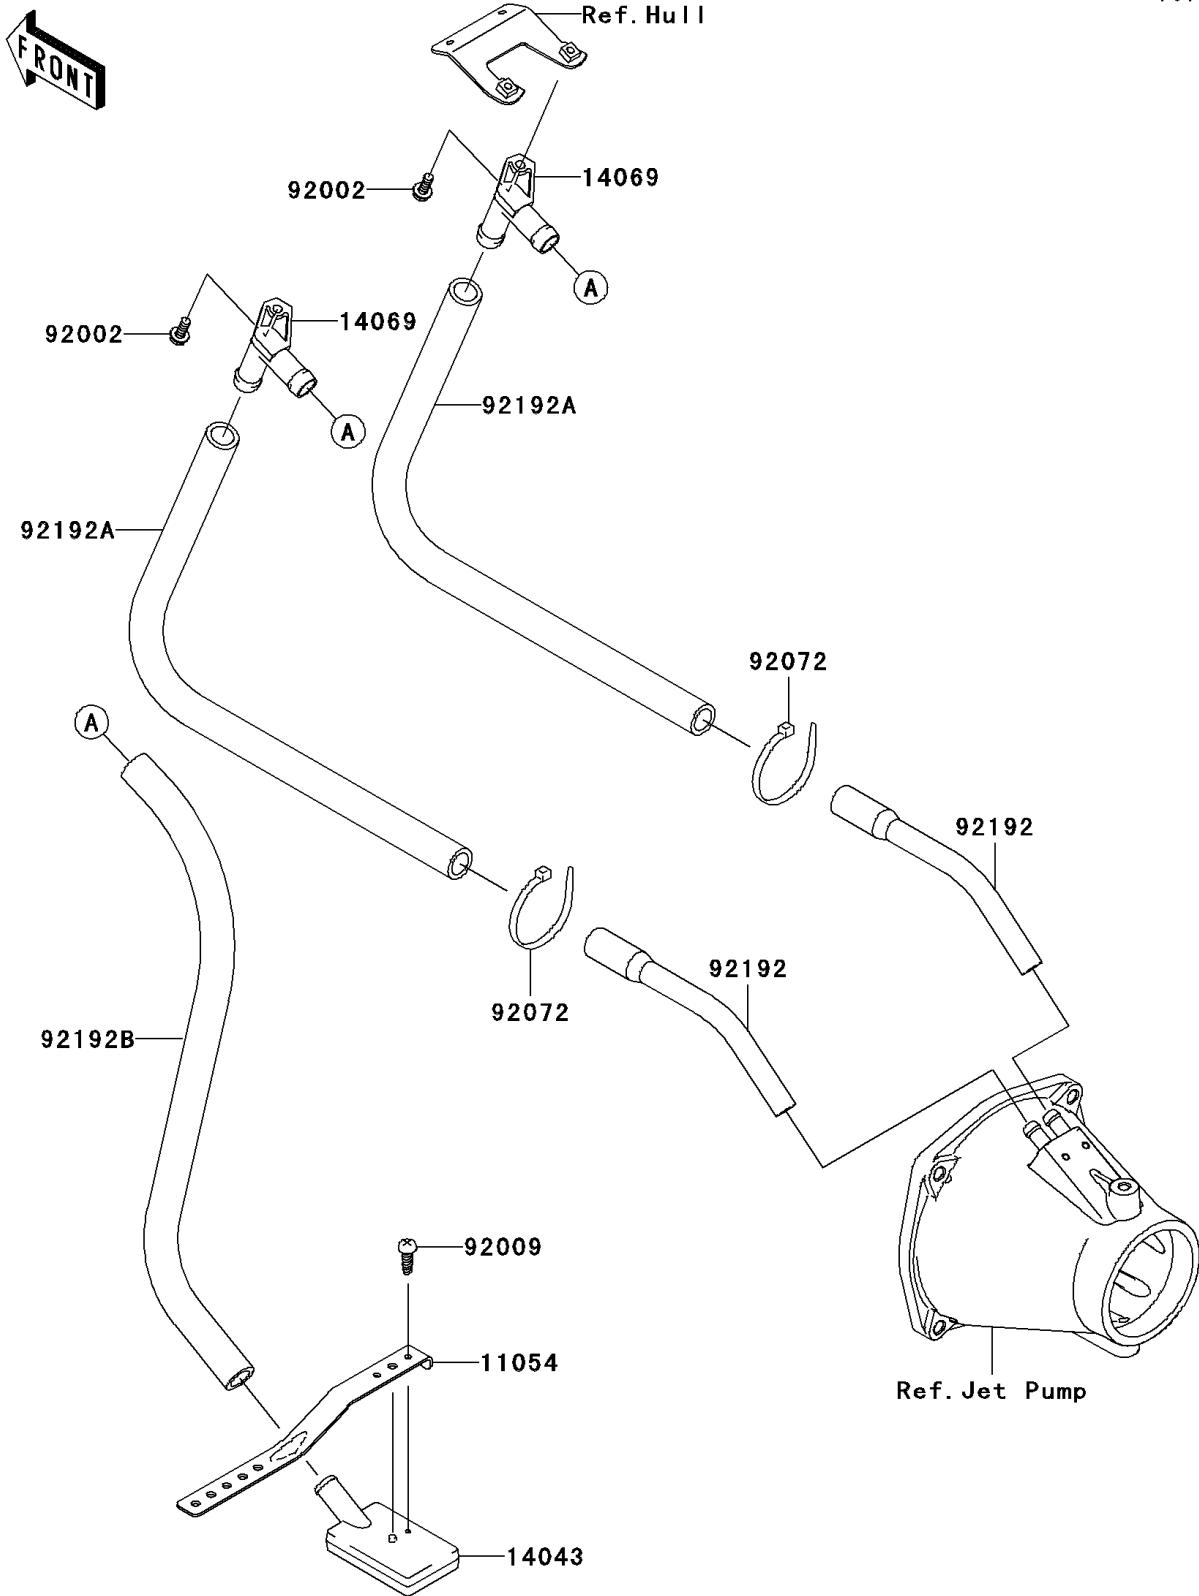

2011 Ultra LX PARTS DIAGRAM

Bilge System

F3145

2011 Ultra LX PARTS LIST

Bilge System

ITEM NAME	PART NUMBER	QUANTITY
BRACKET,LH&RH (Ref # 11054)	11054-3703	2
FILTER (Ref # 14043)	14043-3711	2
BREATHER (Ref # 14069)	14069-3708	2
BOLT,6X16 (Ref # 92002)	92002-3728	2
SCREW,TAPPING,4X14 (Ref # 92009)	92009-3762	2
BAND,L=188.85 (Ref # 92072)	92072-0105	2
TUBE,HULL-NOZZLE (Ref # 92192)	92192-3753	2
TUBE,BREATHER-HULL (Ref # 92192A)	92192-3754	2
TUBE,FILTER-BREATHER (Ref # 92192B)	92192-3755	2