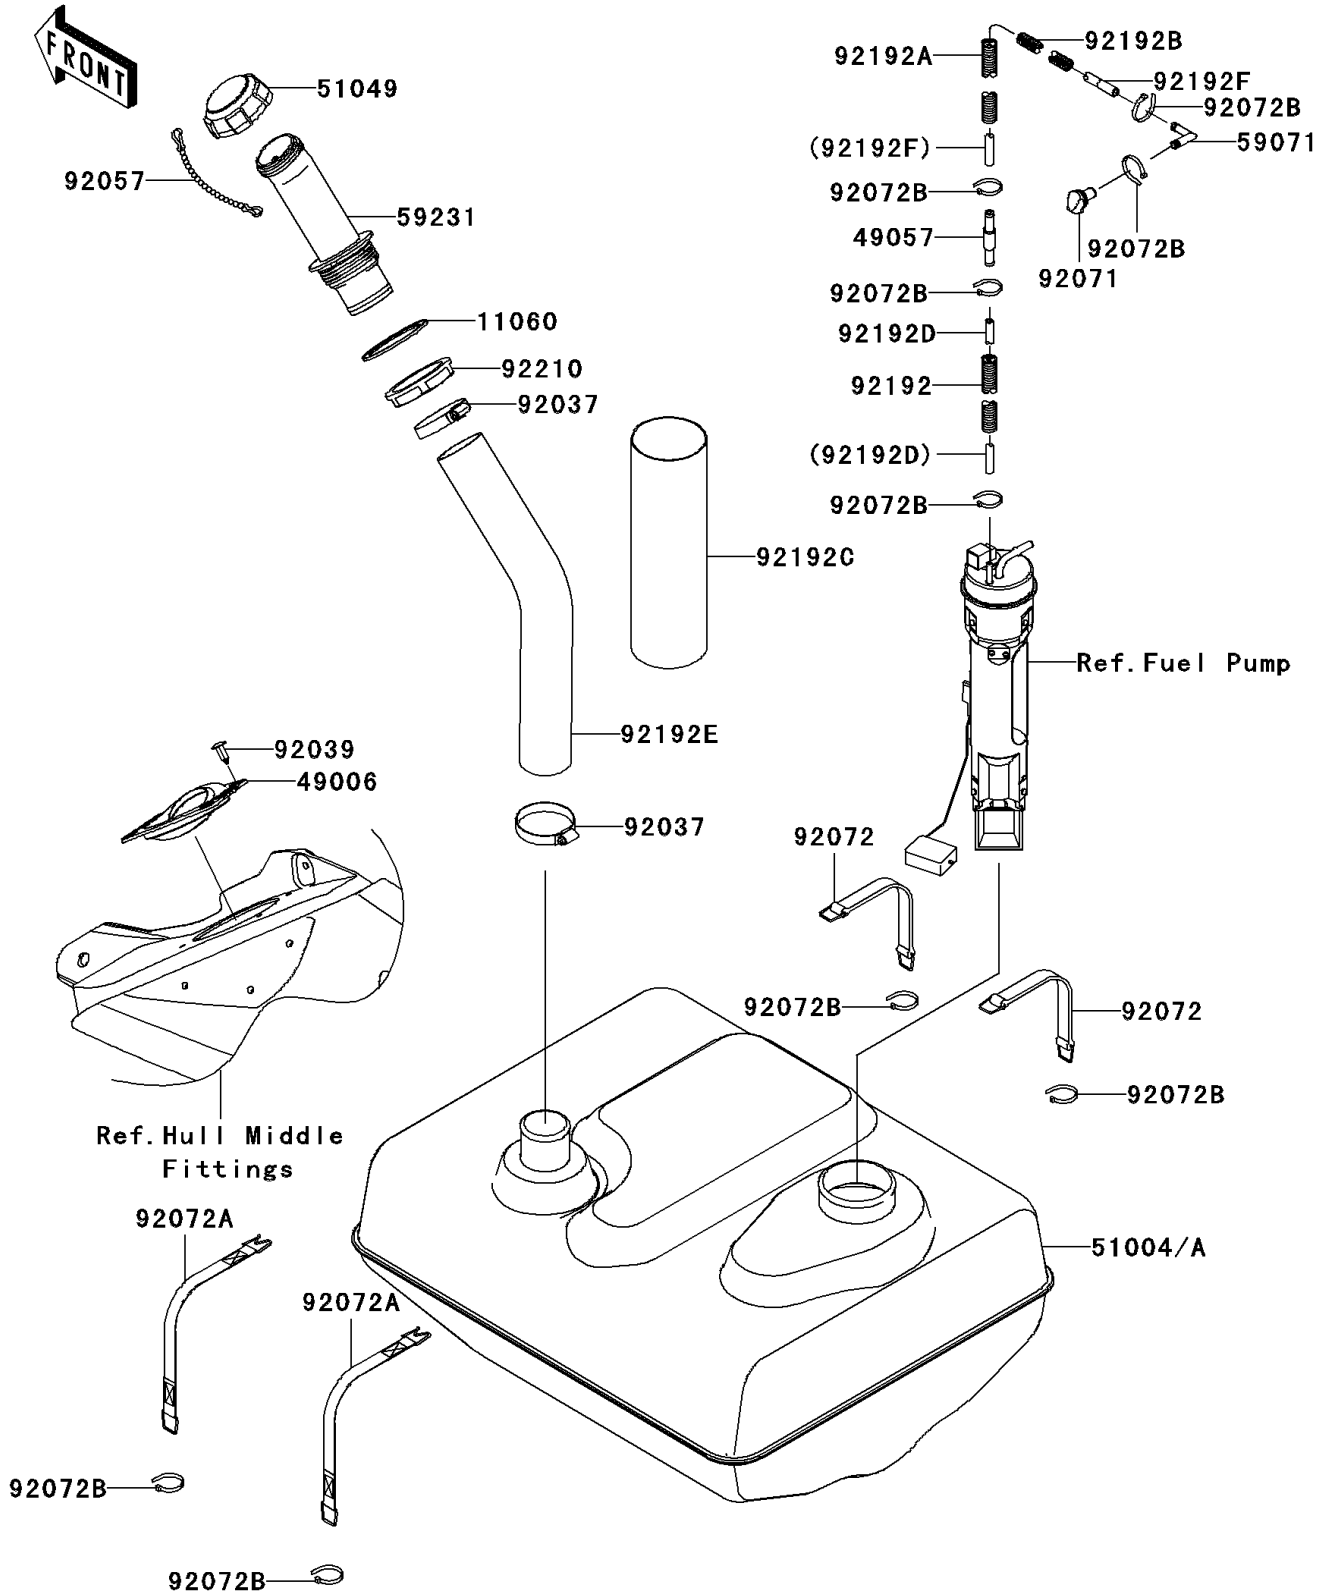

# 2011 JET SKI® Ultra® LX PARTS DIAGRAM

Fuel Tank

F3173

## 2011 JET SKI® Ultra® LX PARTS LIST

### Fuel Tank

ITEM NAME	PART NUMBER	QUANTITY
GASKET,FUEL-FILLER (Ref # 11060)	11060-3780	1
BOOT (Ref # 49006)	49006-3719	1
VALVE-RELIEF (Ref # 49057)	49057-3707	1
TANK-FUEL (Ref # 51004A)	51004-3749	1
CAP-TANK,FUEL (Ref # 51049)	51049-3726	1
JOINT (Ref # 59071)	59071-3736	1
FILLER,FUEL TANK (Ref # 59231)	59231-3727	1
CLAMP (Ref # 92037)	92037-3738	2
RIVET (Ref # 92039)	92039-3788	4
CHAIN,COVER,L=100 (Ref # 92057)	92057-3704	1
GROMMET (Ref # 92071)	92071-3841	1
BAND (Ref # 92072)	92072-3845	2
BAND (Ref # 92072A)	92072-3847	2
BAND,L=100.08 (Ref # 92072B)	92072-3882	9
TUBE,CORRUGATED,L=120 (Ref # 92192)	92192-3749	1
TUBE,CORRUGATED,L=700 (Ref # 92192A)	92192-3750	1
TUBE,CORRUGATED,L=350 (Ref # 92192B)	92192-3788	1
TUBE,86X89X300 (Ref # 92192C)	92192-3822	1
TUBE,5.8X10.8X100 (Ref # 92192D)	92192-3840	1
TUBE,FUEL TANK-FILLER (Ref # 92192E)	92192-3841	1
TUBE,5.8X10.8X1000 (Ref # 92192F)	92192-3849	1
NUT,FILLER (Ref # 92210)	92210-3751	1