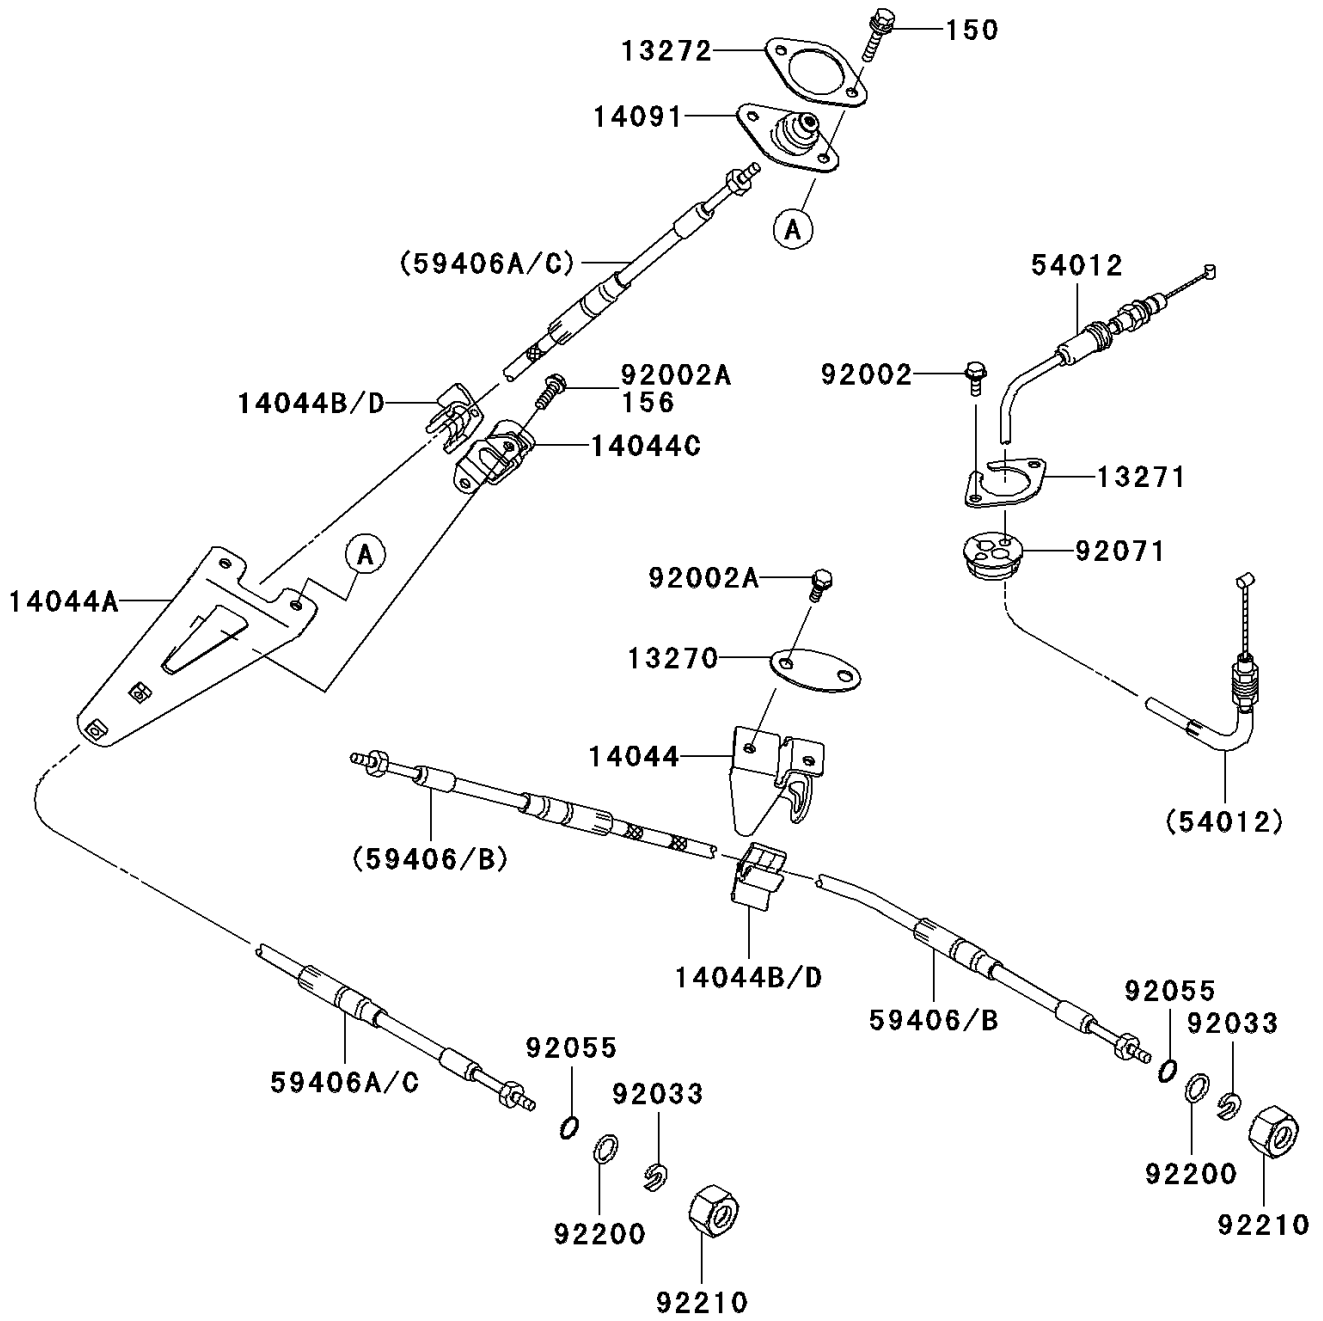

2009 Jet Ski® Ultra® LX PARTS DIAGRAM

Cables

F3175

2009 Jet Ski® Ultra® LX PARTS LIST

Cables

ITEM NAME	PART NUMBER	QUANTITY
PLATE (Ref # 13270)	13270-3860	1
PLATE (Ref # 13271)	13271-3905	1
PLATE (Ref # 13272)	13272-3706	1
HOLDER-CABLE,STEERING (Ref # 14044)	14044-3754	1
HOLDER-CABLE,REVERSE (Ref # 14044A)	14044-3755	1
HOLDER-CABLE (Ref # 14044B)	14044-3760	2
HOLDER-CABLE,REVERSE (Ref # 14044C)	14044-3761	1
COVER (Ref # 14091)	14091-3821	1
CABLE-THROTTLE (Ref # 54012)	54012-3771	1
CABLE-STRG,STEERING (Ref # 59406)	59406-3780	1
CABLE-STRG,REVERSE (Ref # 59406A)	59406-3781	1
BOLT,6X16 (Ref # 92002)	92002-3728	2
BOLT,6X20 (Ref # 92002A)	92002-3755	4
RING-SNAP (Ref # 92033)	92033-3735	2
RING-O (Ref # 92055)	92055-3778	2
GROMMET,HARNESS (Ref # 92071)	92071-3790	1
WASHER,14.5X20X1.5 (Ref # 92200)	92200-3793	2
NUT,22MM (Ref # 92210)	92210-3772	2
BOLT-WS,6X25 (Ref # 150)	150R0625	2