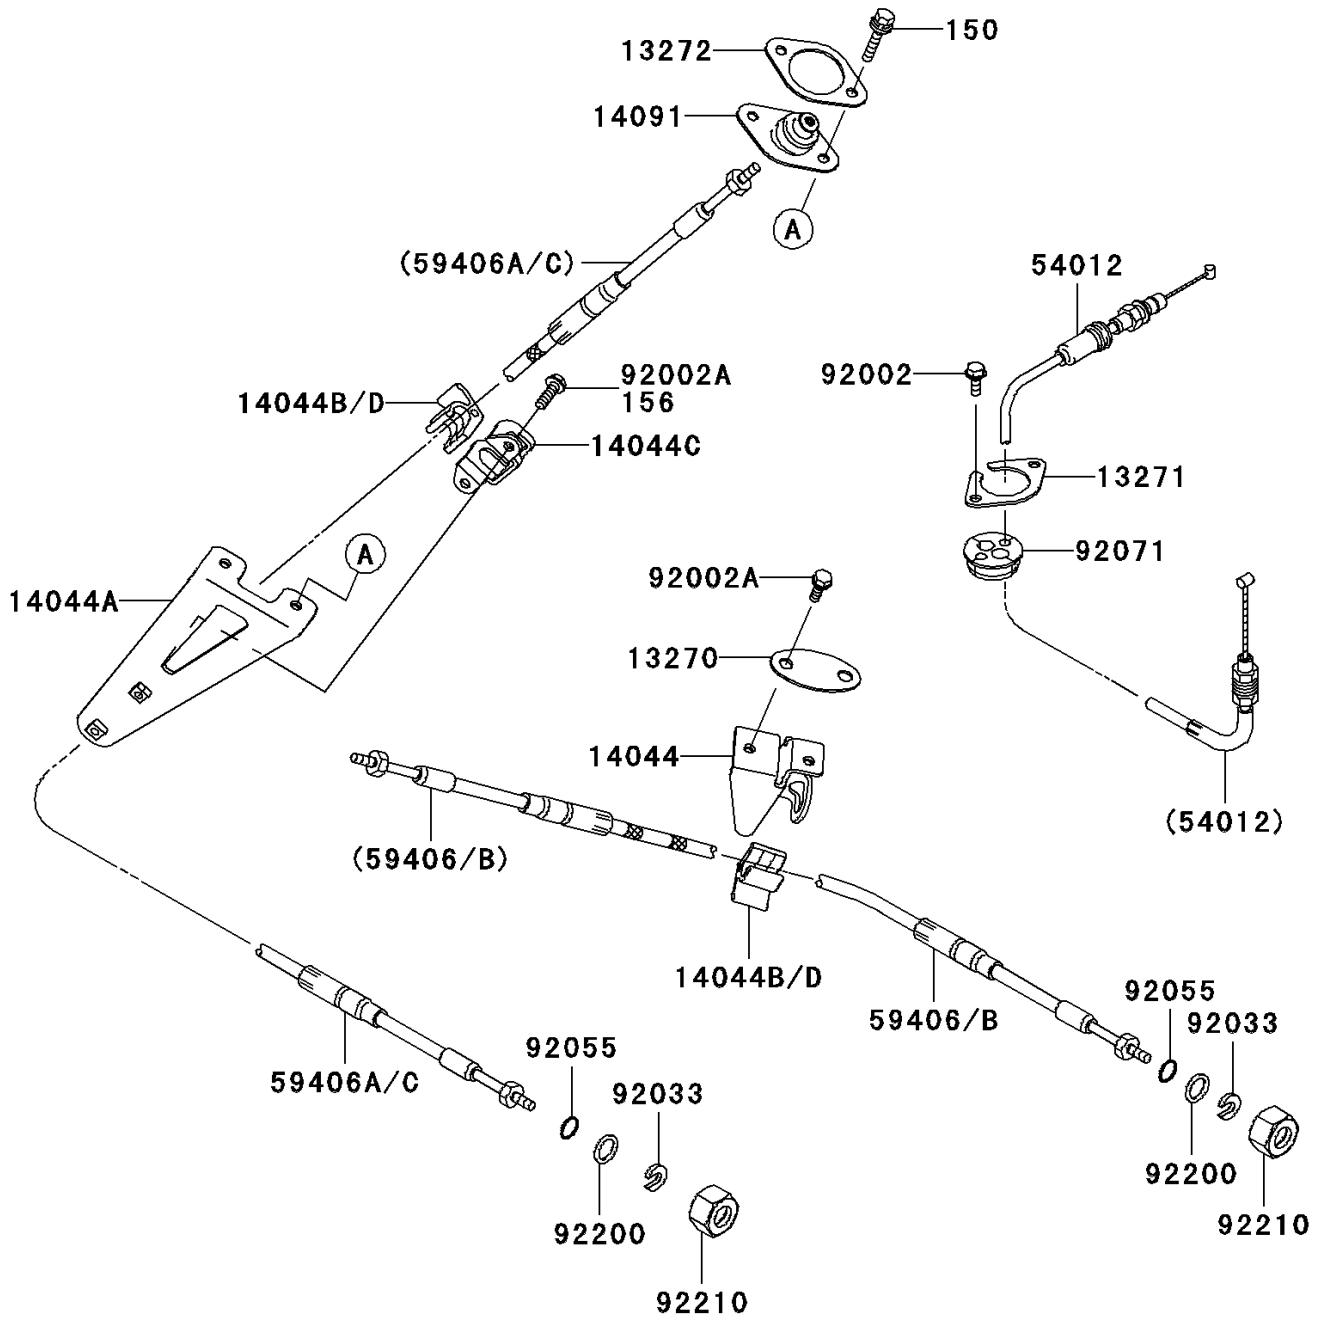

2011 Ultra LX PARTS DIAGRAM

Cables

F3175

2011 Ultra LX PARTS LIST

Cables

ITEM NAME	PART NUMBER	QUANTITY
PLATE (Ref # 13270)	13270-3860	1
PLATE (Ref # 13271)	13271-3905	1
PLATE (Ref # 13272)	13272-3706	1
HOLDER-CABLE,STEERING (Ref # 14044)	14044-3754	1
HOLDER-CABLE,REVERSE (Ref # 14044A)	14044-3755	1
HOLDER-CABLE,REVERSE (Ref # 14044C)	14044-3761	1
HOLDER-CABLE (Ref # 14044D)	14044-3765	2
COVER (Ref # 14091)	14091-3821	1
CABLE-THROTTLE (Ref # 54012)	54012-3771	1
CABLE-STRG,STEERING (Ref # 59406B)	59406-3785	1
CABLE-STRG,REVERSE (Ref # 59406C)	59406-3786	1
BOLT,6X16 (Ref # 92002)	92002-3728	2
BOLT,6X20 (Ref # 92002A)	92002-3755	2
RING-SNAP (Ref # 92033)	92033-3735	2
RING-O (Ref # 92055)	92055-3778	2
GROMMET,HARNESS (Ref # 92071)	92071-3790	1
WASHER,14.5X20X1.5 (Ref # 92200)	92200-3793	2
NUT,22MM (Ref # 92210)	92210-3772	2
BOLT-WS,6X25 (Ref # 150)	150R0625	2
BOLT-WP,6X16 (Ref # 156)	156R0616	2