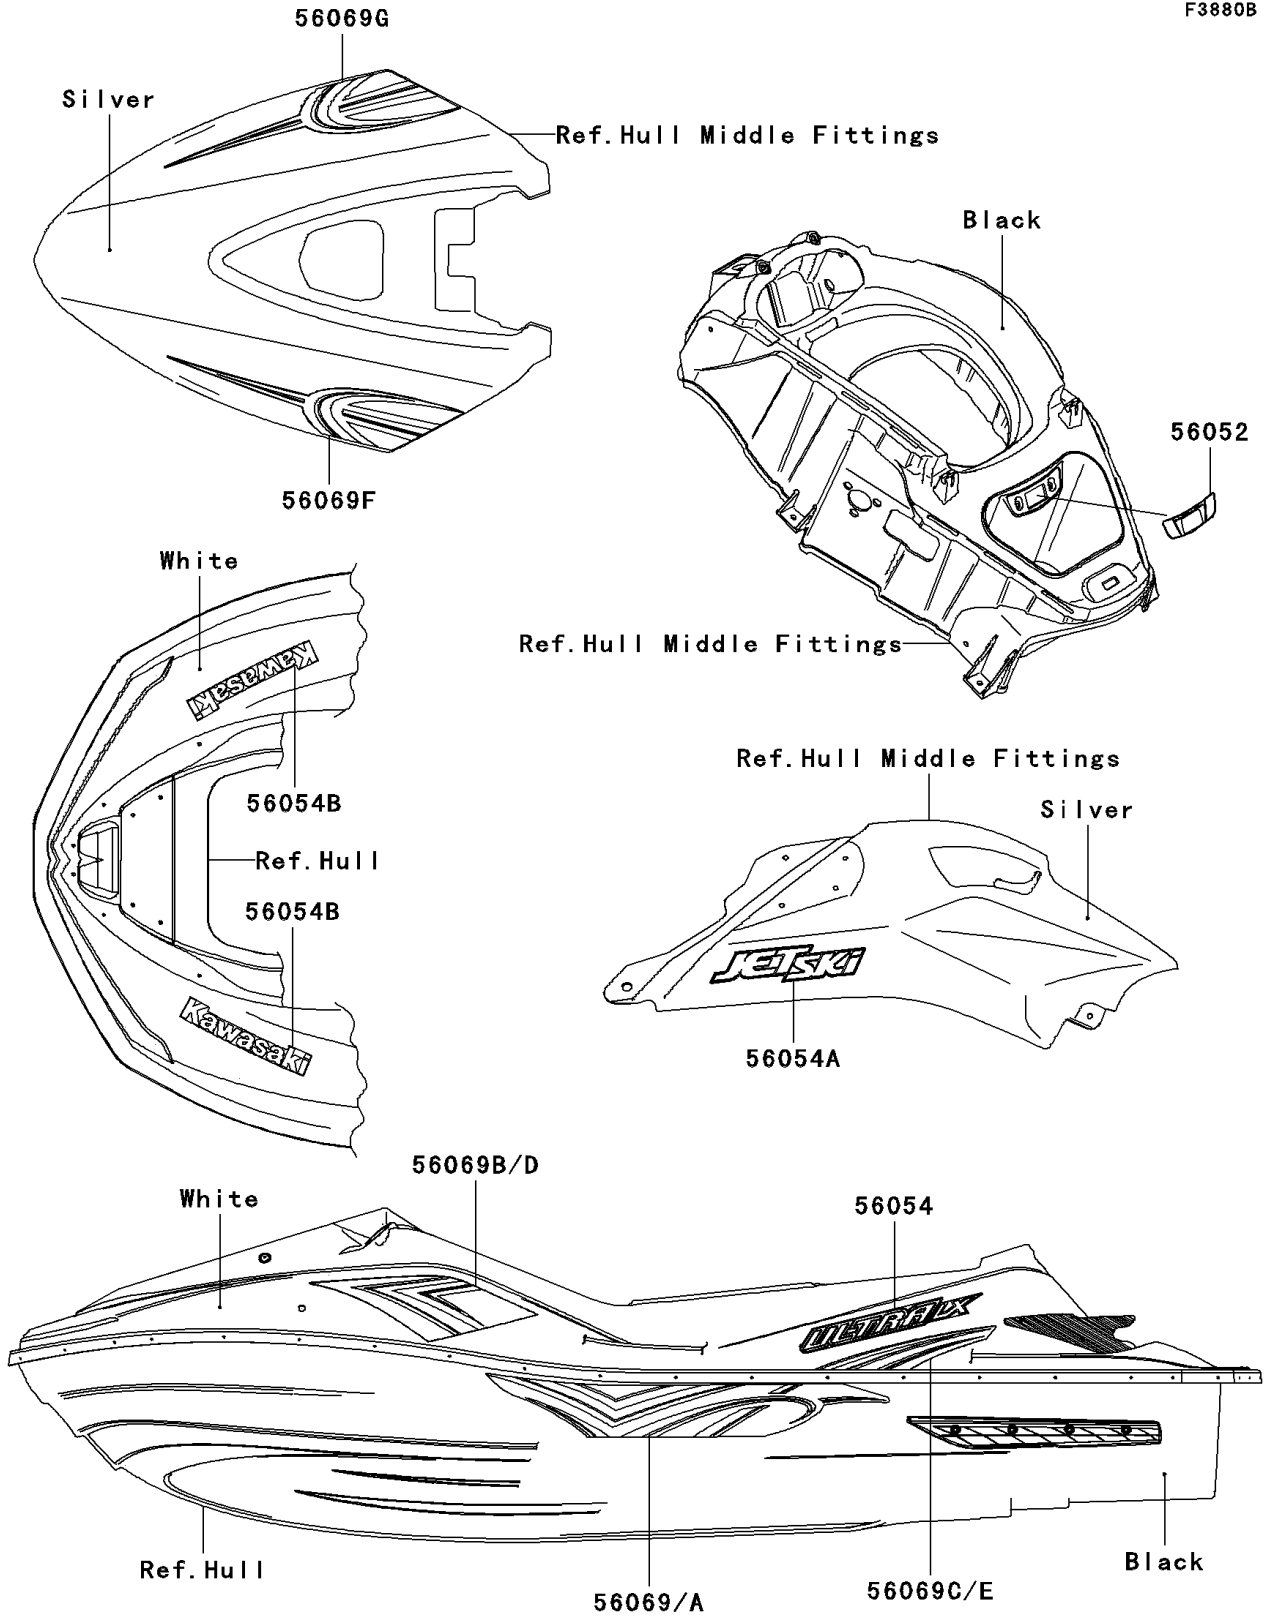

2011 Ultra LX PARTS DIAGRAM

Decals(GBF)

F3880B

2011 Ultra LX PARTS LIST

Decals(GBF)

ITEM NAME	PART NUMBER	QUANTITY
MARK,IMMOBILIZER (Ref # 56052)	56052-3878	1
MARK,DECK,ULTRA LX (Ref # 56054)	56054-3744	2
MARK,SIDE COVER,JET SKI (Ref # 56054A)	56054-3745	2
MARK,DECK,KAWASAKI (Ref # 56054B)	56054-3750	2
PATTERN,HULL,LH (Ref # 56069)	56069-3835	1
PATTERN,HULL,RH (Ref # 56069A)	56069-3836	1
PATTERN,FR DECK,LH (Ref # 56069B)	56069-3837	1
PATTERN,RR DECK,LH (Ref # 56069C)	56069-3838	1
PATTERN,FR DECK,RH (Ref # 56069D)	56069-3839	1
PATTERN,RR DECK,RH (Ref # 56069E)	56069-3840	1
PATTERN,HATCH COVER,LH (Ref # 56069F)	56069-3841	1
PATTERN,HATCH COVER,RH (Ref # 56069G)	56069-3842	1