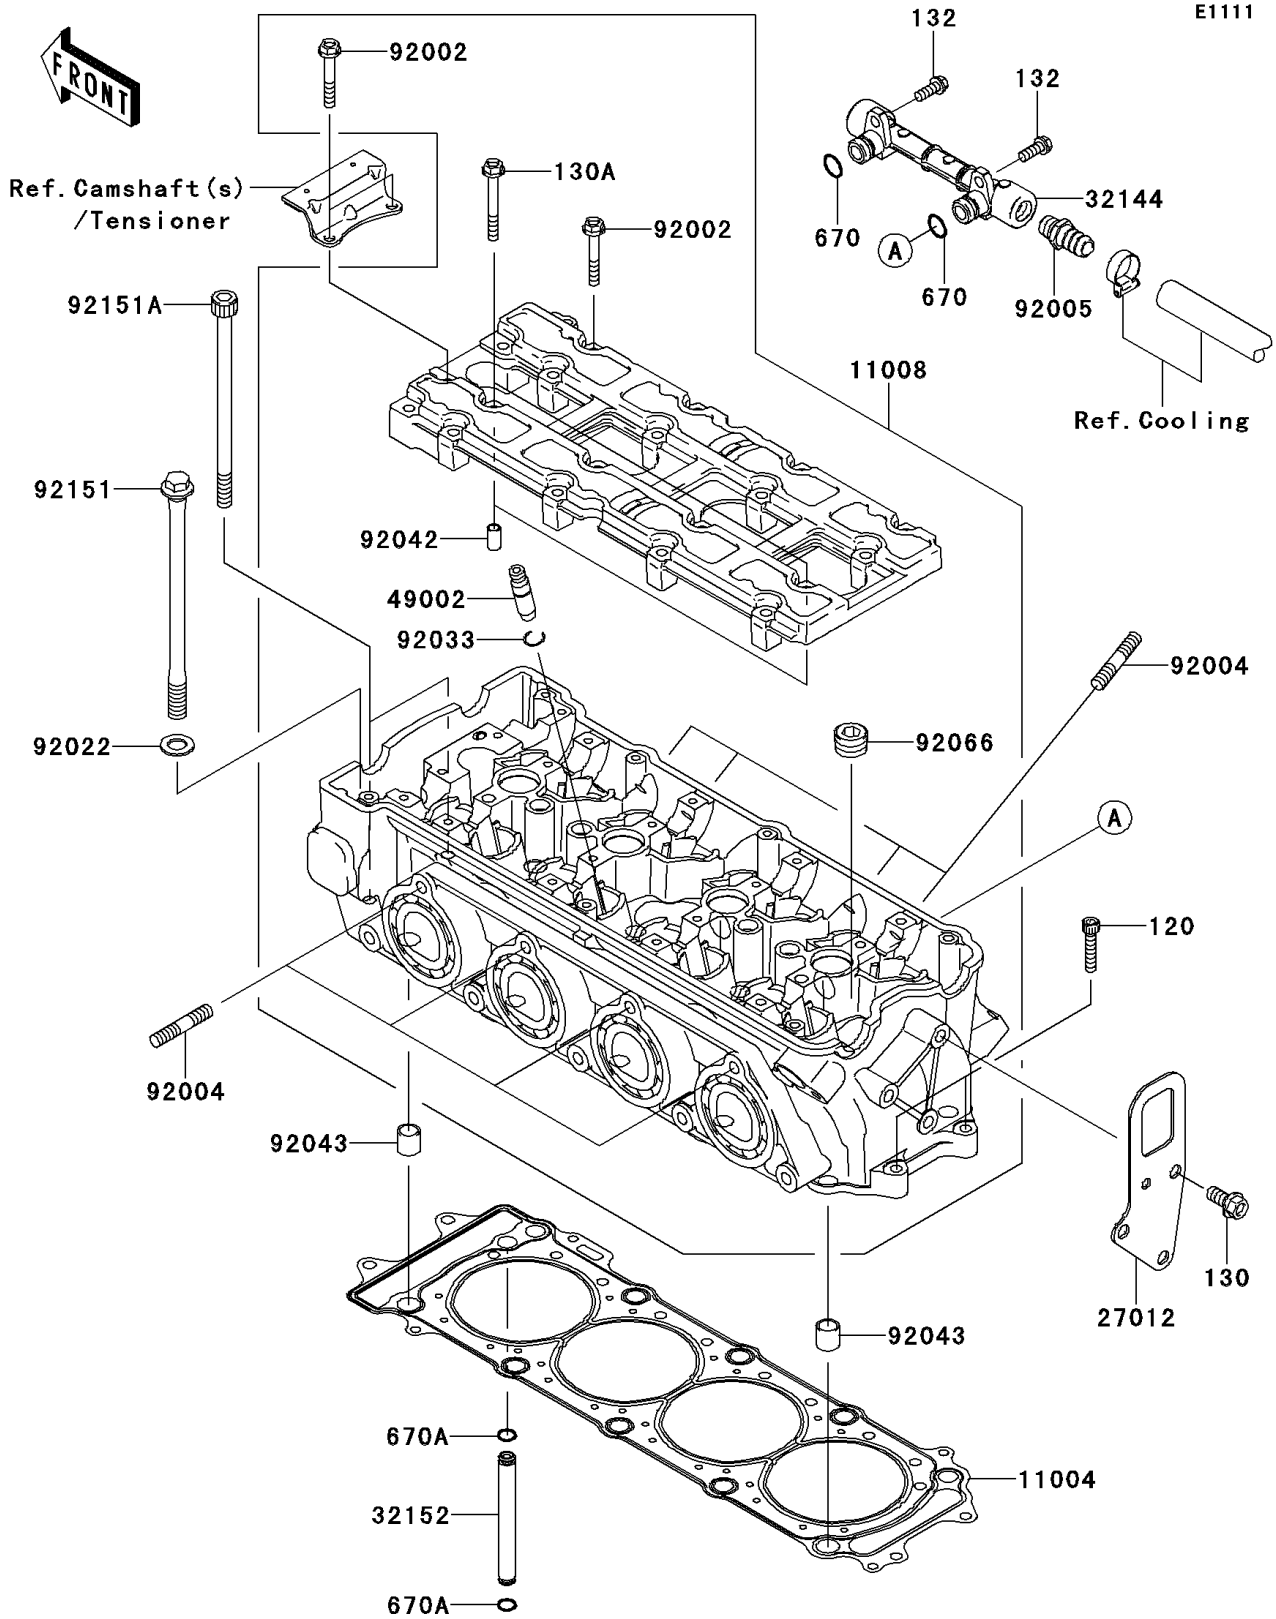

2013 STX-15F PARTS DIAGRAM

Cylinder Head

2013 STX-15F PARTS LIST

Cylinder Head

ITEM NAME	PART NUMBER	QUANTITY
GASKET-HEAD (Ref # 11004)	11004-3721	1
HEAD-COMP-CYLINDER (Ref # 11008)	11008-3709	1
HOOK,ENGINE,RR (Ref # 27012)	27012-3856	1
PIPE-ASSY (Ref # 32144)	32144-3709	1
PIPE,OIL (Ref # 32152)	32152-1544	1
GUIDE-VALVE (Ref # 49002)	49002-1140	16
BOLT,6X40 (Ref # 92002)	92002-1756	18
STUD,8X30 (Ref # 92004)	92004-3743	8
FITTING (Ref # 92005)	92005-3714	1
WASHER,11.5X20.5X1.6 (Ref # 92022)	92022-1720	10
RING-SNAP (Ref # 92033)	92033-1247	16
PIN,DOWEL,6.3X8X14 (Ref # 92042)	92042-007	2
PIN,14X14 (Ref # 92043)	92043-1593	2
PLUG,PT1/2X12.5 (Ref # 92066)	92066-0002	5
BOLT,11X168 (Ref # 92151)	92151-1513	10
BOLT,SOCKET,7X120 (Ref # 92151A)	92151-1804	2
BOLT-SOCKET,6X30 (Ref # 120)	120CD0630	2
BOLT-FLANGED,8X18 (Ref # 130)	130BD0818	3
BOLT-FLANGED,6X50 (Ref # 130A)	130CD0650	2
BOLT-FLANGED-SMALL,6X16 (Ref # 132)	132BD0616	2
O RING,12MM (Ref # 670)	670B2012	2
O RING,7MM (Ref # 670A)	670D1507	2